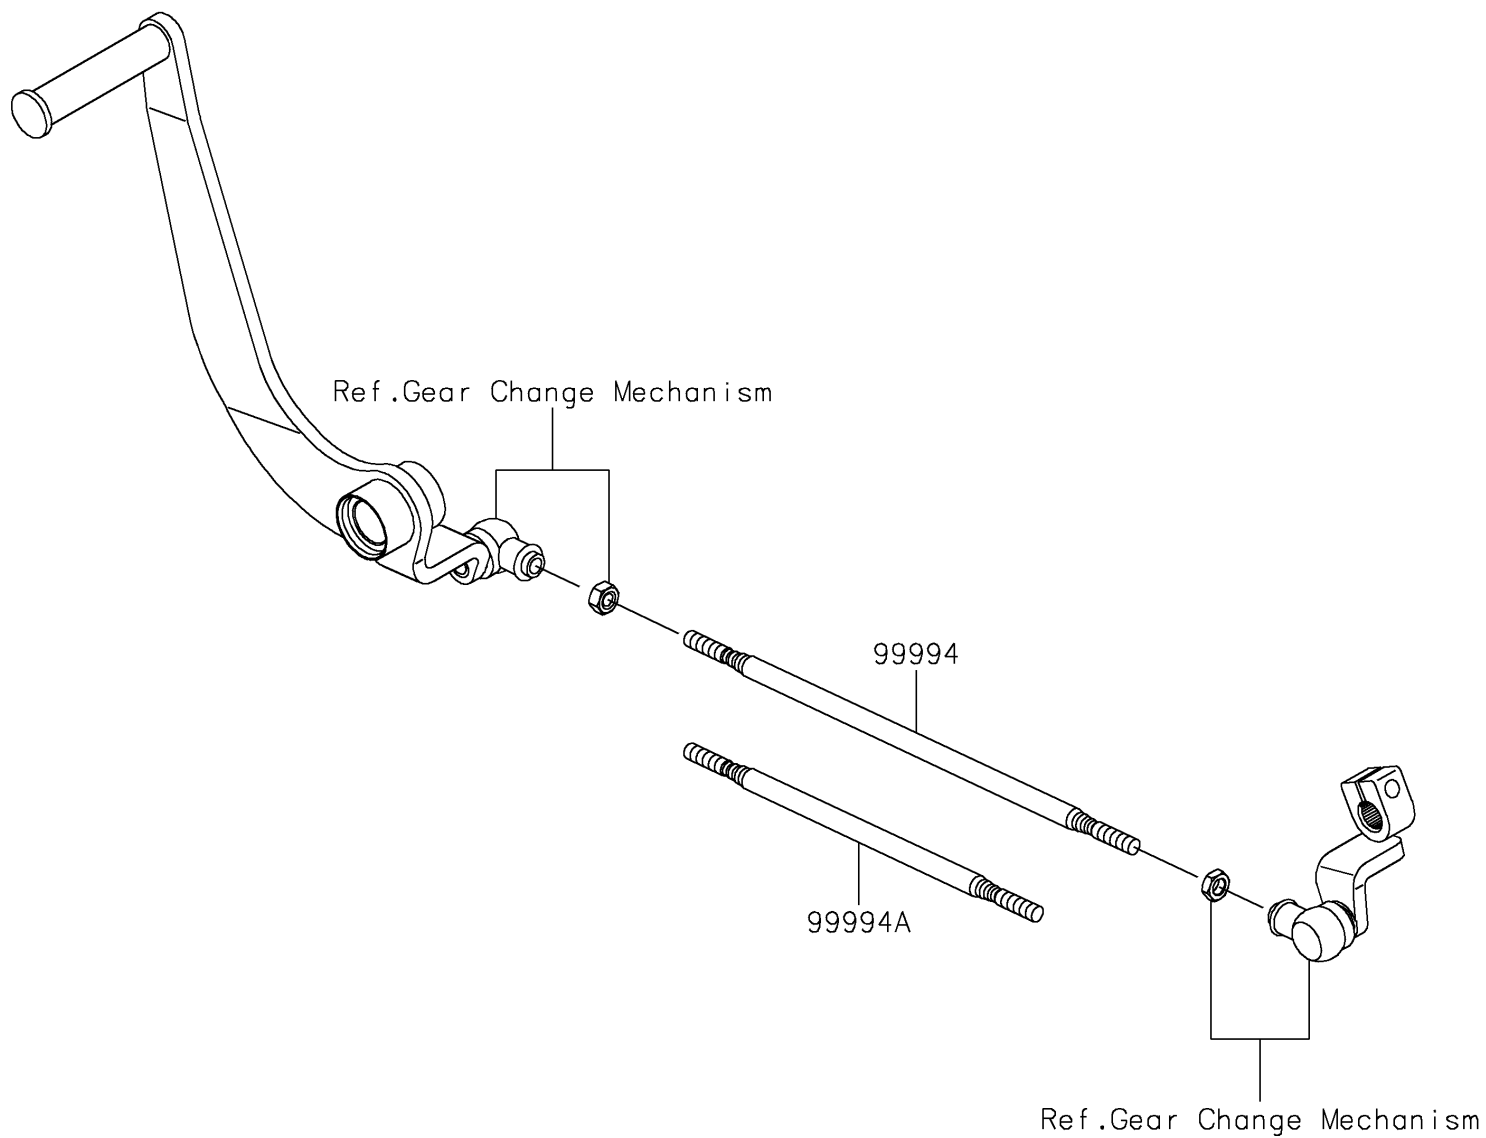

2025 Vulcan S

PARTS DIAGRAM

Accessory(Tie Rod)

F2910A

2025 Vulcan S

PARTS LIST

Accessory(Tie Rod)

ITEM NAME

PART NUMBER

QUANTITY
