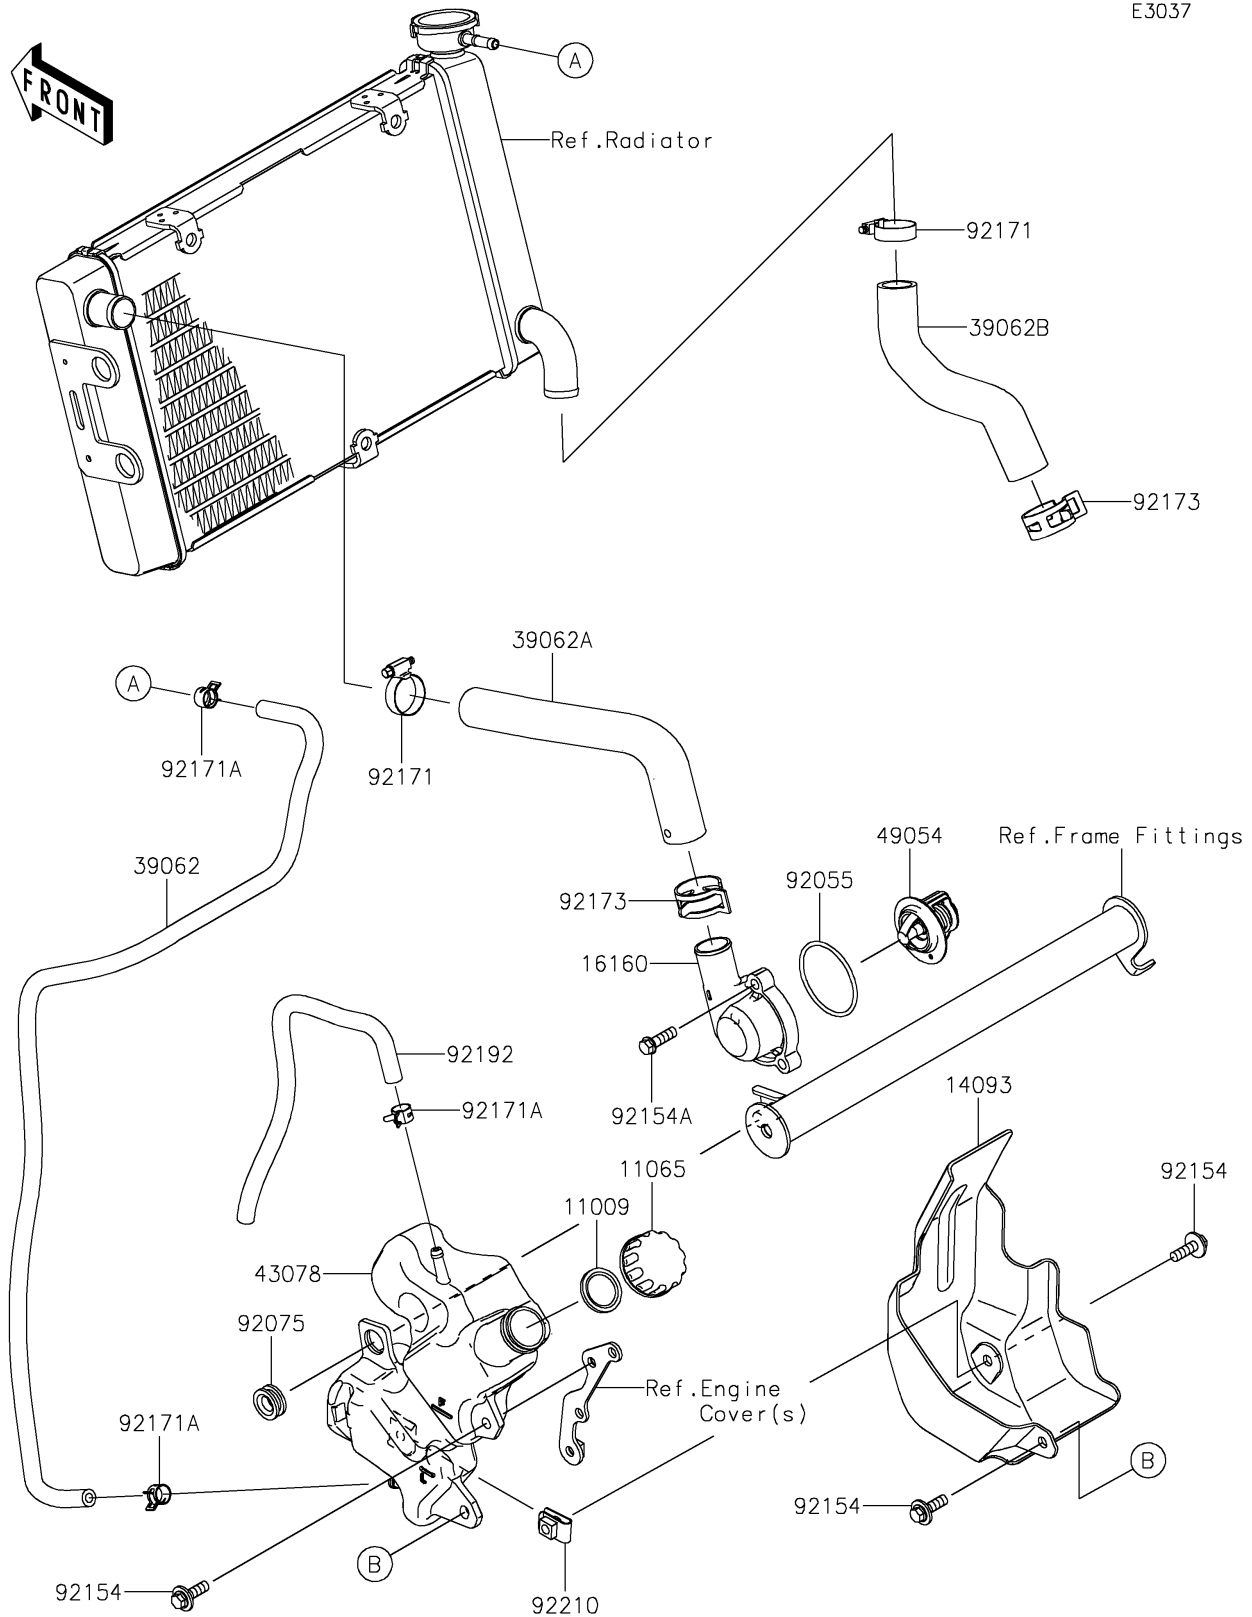

2024 VULCAN® S

PARTS DIAGRAM

Water Pipe

E3037

2024 VULCAN® S

PARTS LIST

Water Pipe

ITEM NAME

PART NUMBER

QUANTITY
