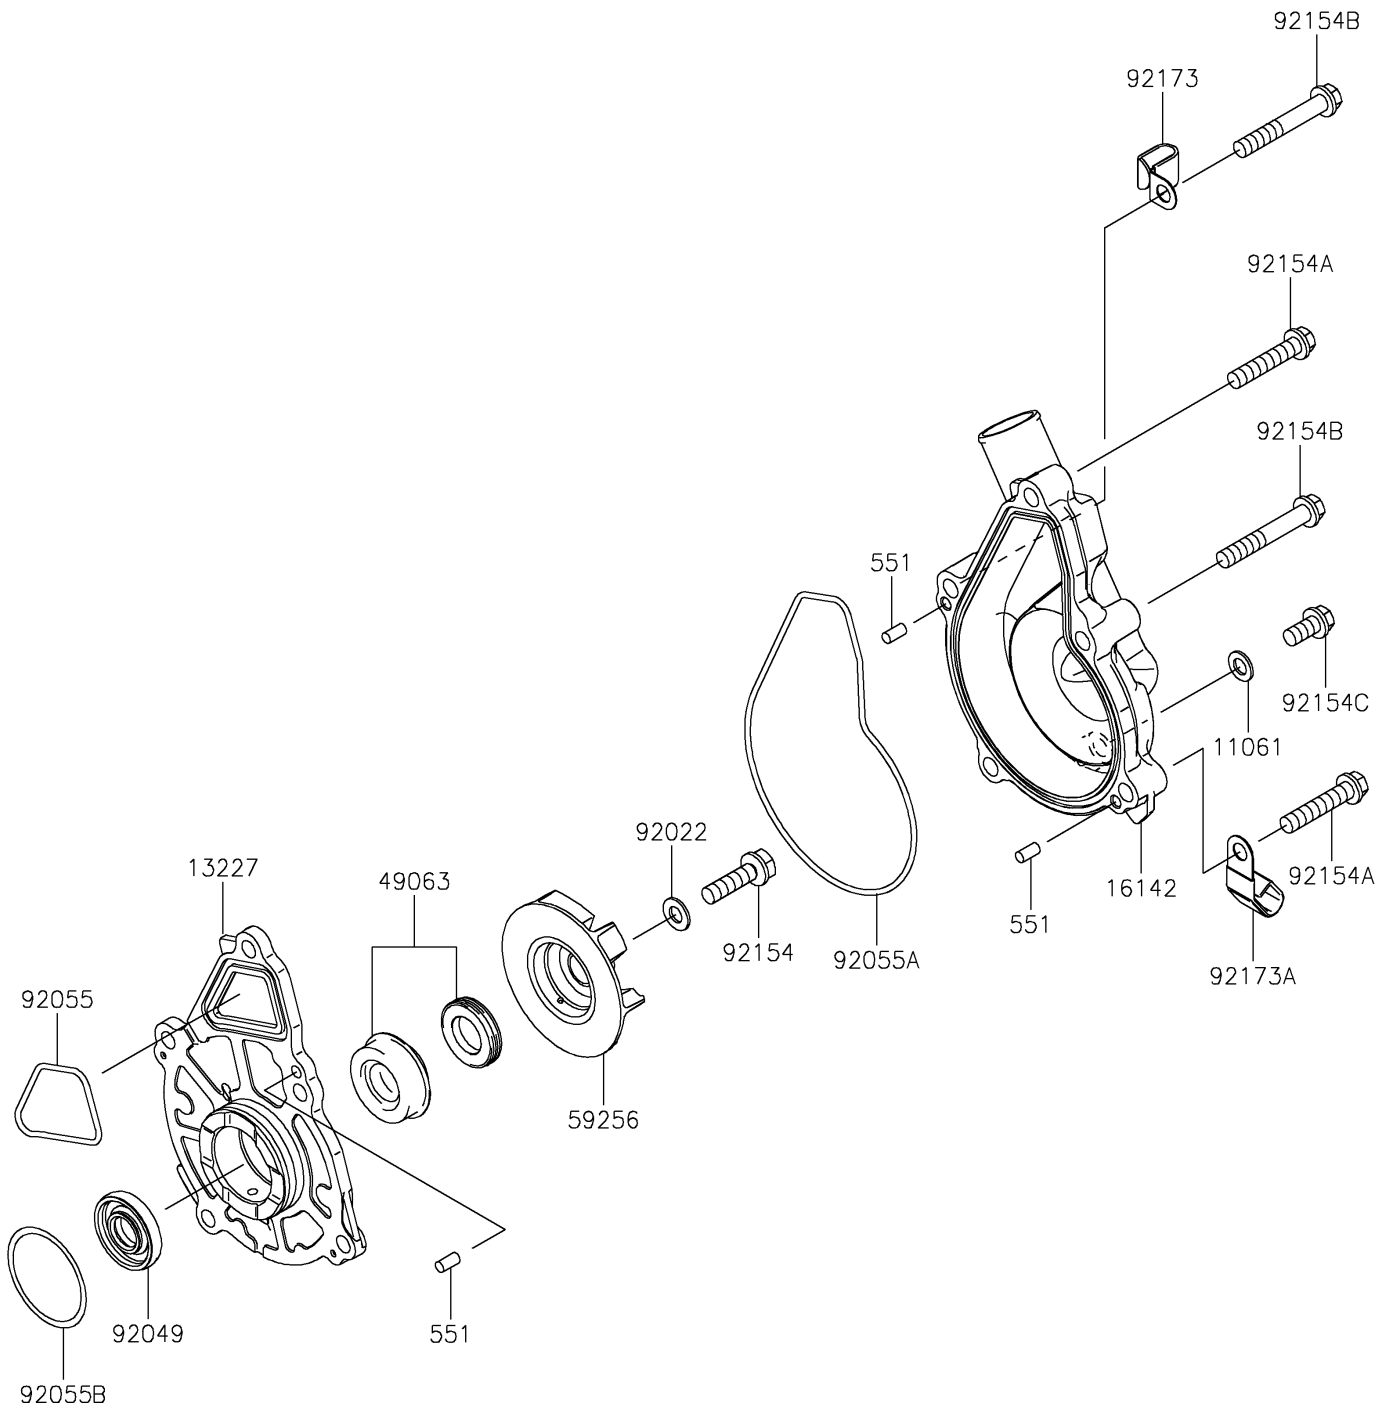

2025 Vulcan S

PARTS DIAGRAM

Water Pump

E3031

2025 Vulcan S

PARTS LIST

Water Pump

Kawasaki

Let the Good Times Roll®

ITEM NAME

PART NUMBER

QUANTITY
