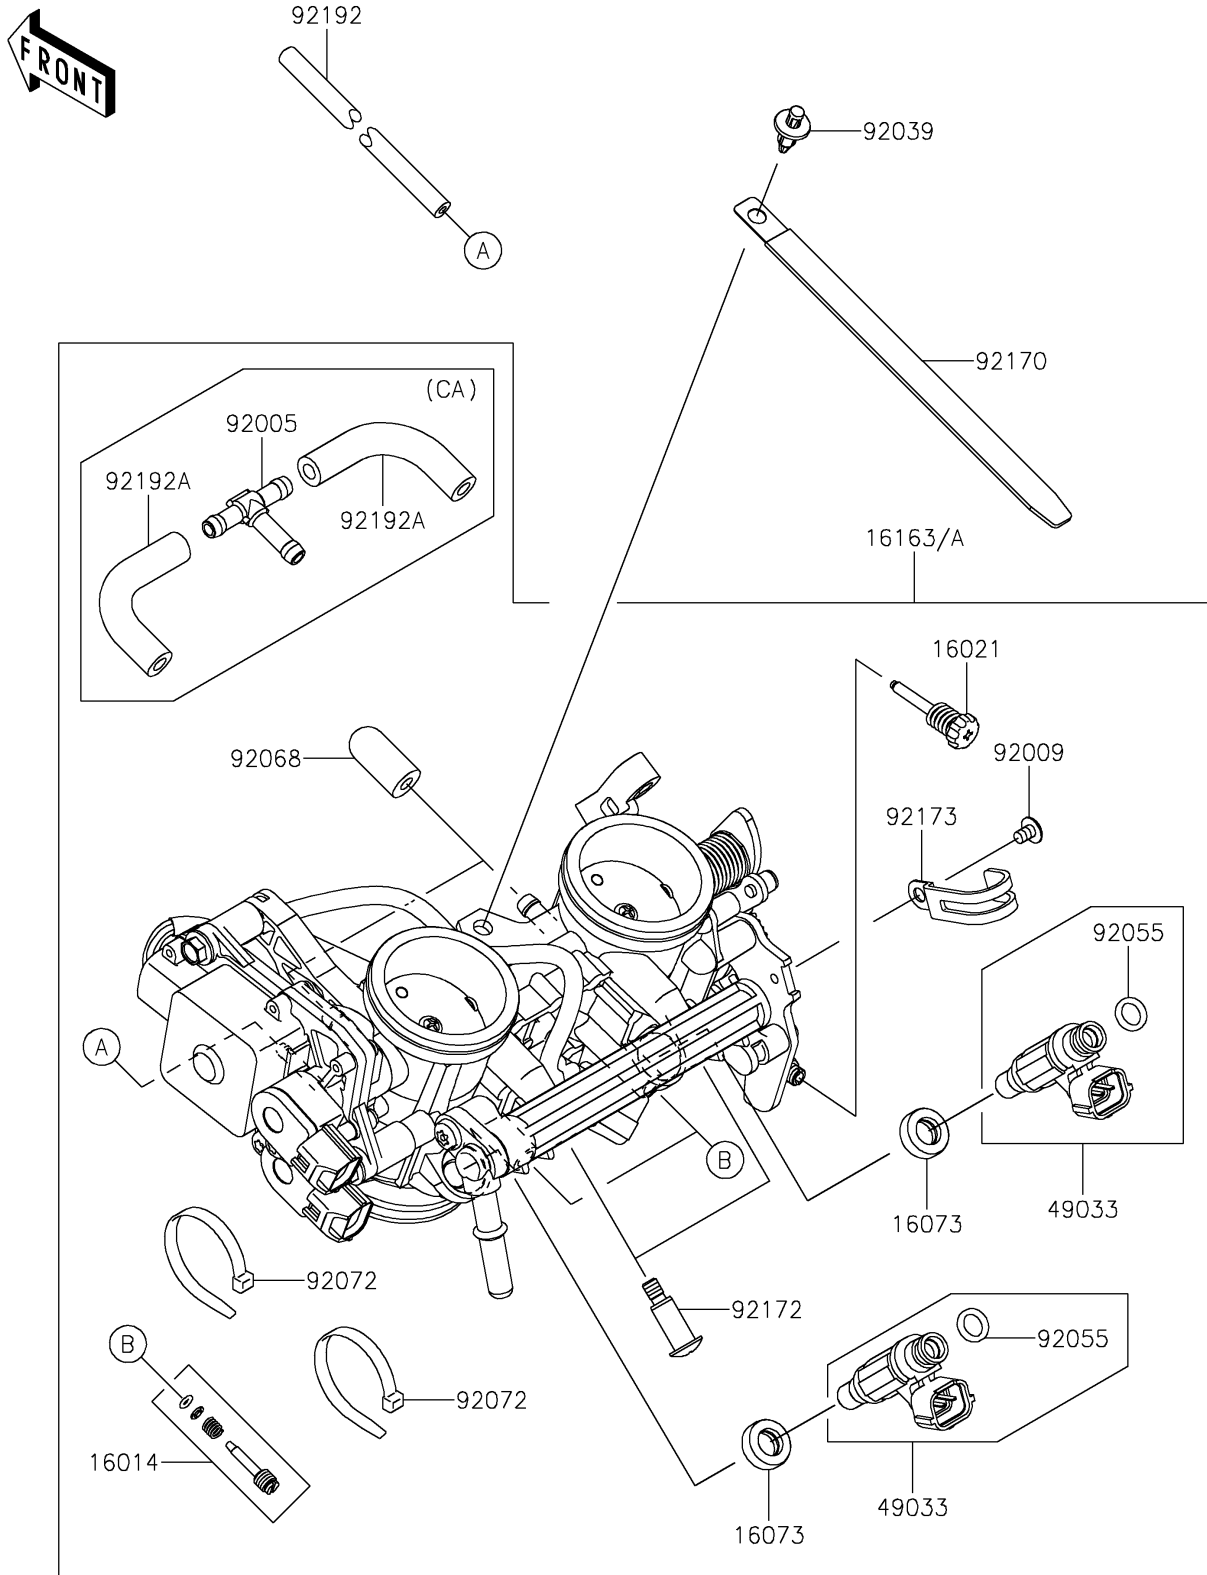

2023 Vulcan S

PARTS DIAGRAM

Throttle

E1510

2023 Vulcan S

PARTS LIST

Throttle

ITEM NAME

PART NUMBER

QUANTITY
