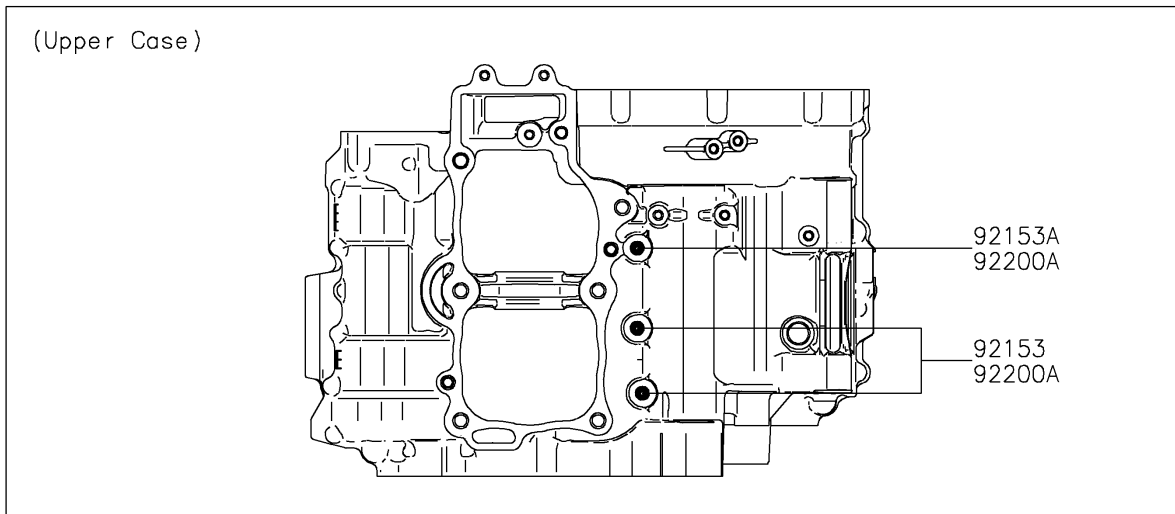

2025 Vulcan S

PARTS DIAGRAM

Crankcase Bolt Pattern

E1412

2025 Vulcan S

PARTS LIST

Crankcase Bolt Pattern

ITEM NAME

PART NUMBER

QUANTITY
