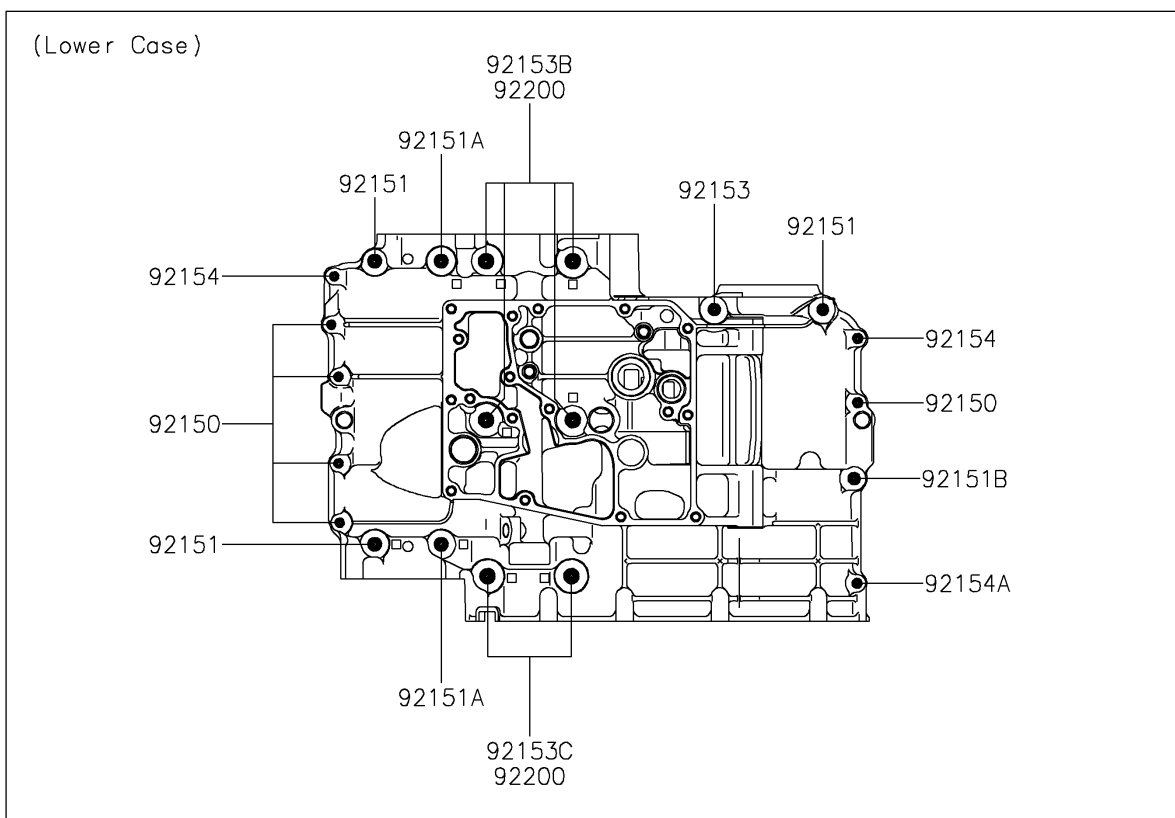

2025 Vulcan S

PARTS DIAGRAM

Crankcase Bolt Pattern

E1412

2025 Vulcan S

PARTS LIST

Crankcase Bolt Pattern

ITEM NAME

PART NUMBER

QUANTITY
