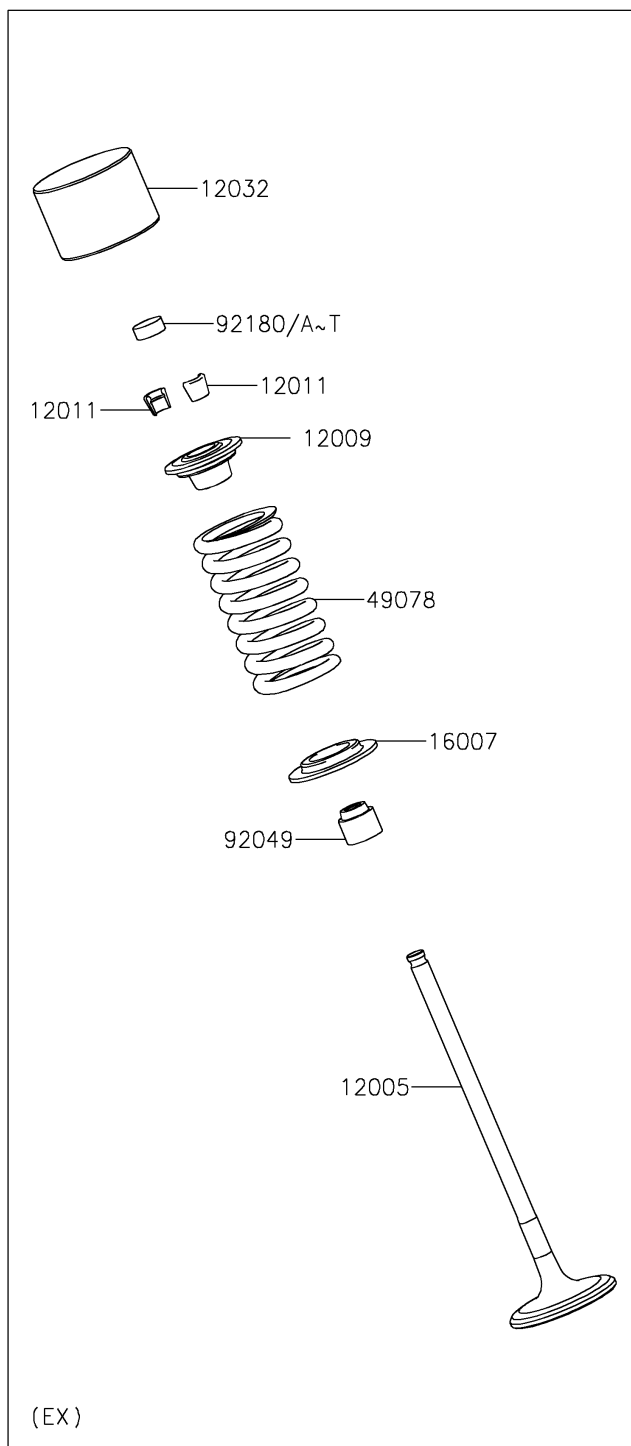

2023 Vulcan S

PARTS DIAGRAM

Valve(s)

E1210

2023 Vulcan S

PARTS LIST

Valve(s)

ITEM NAME

PART NUMBER

QUANTITY
