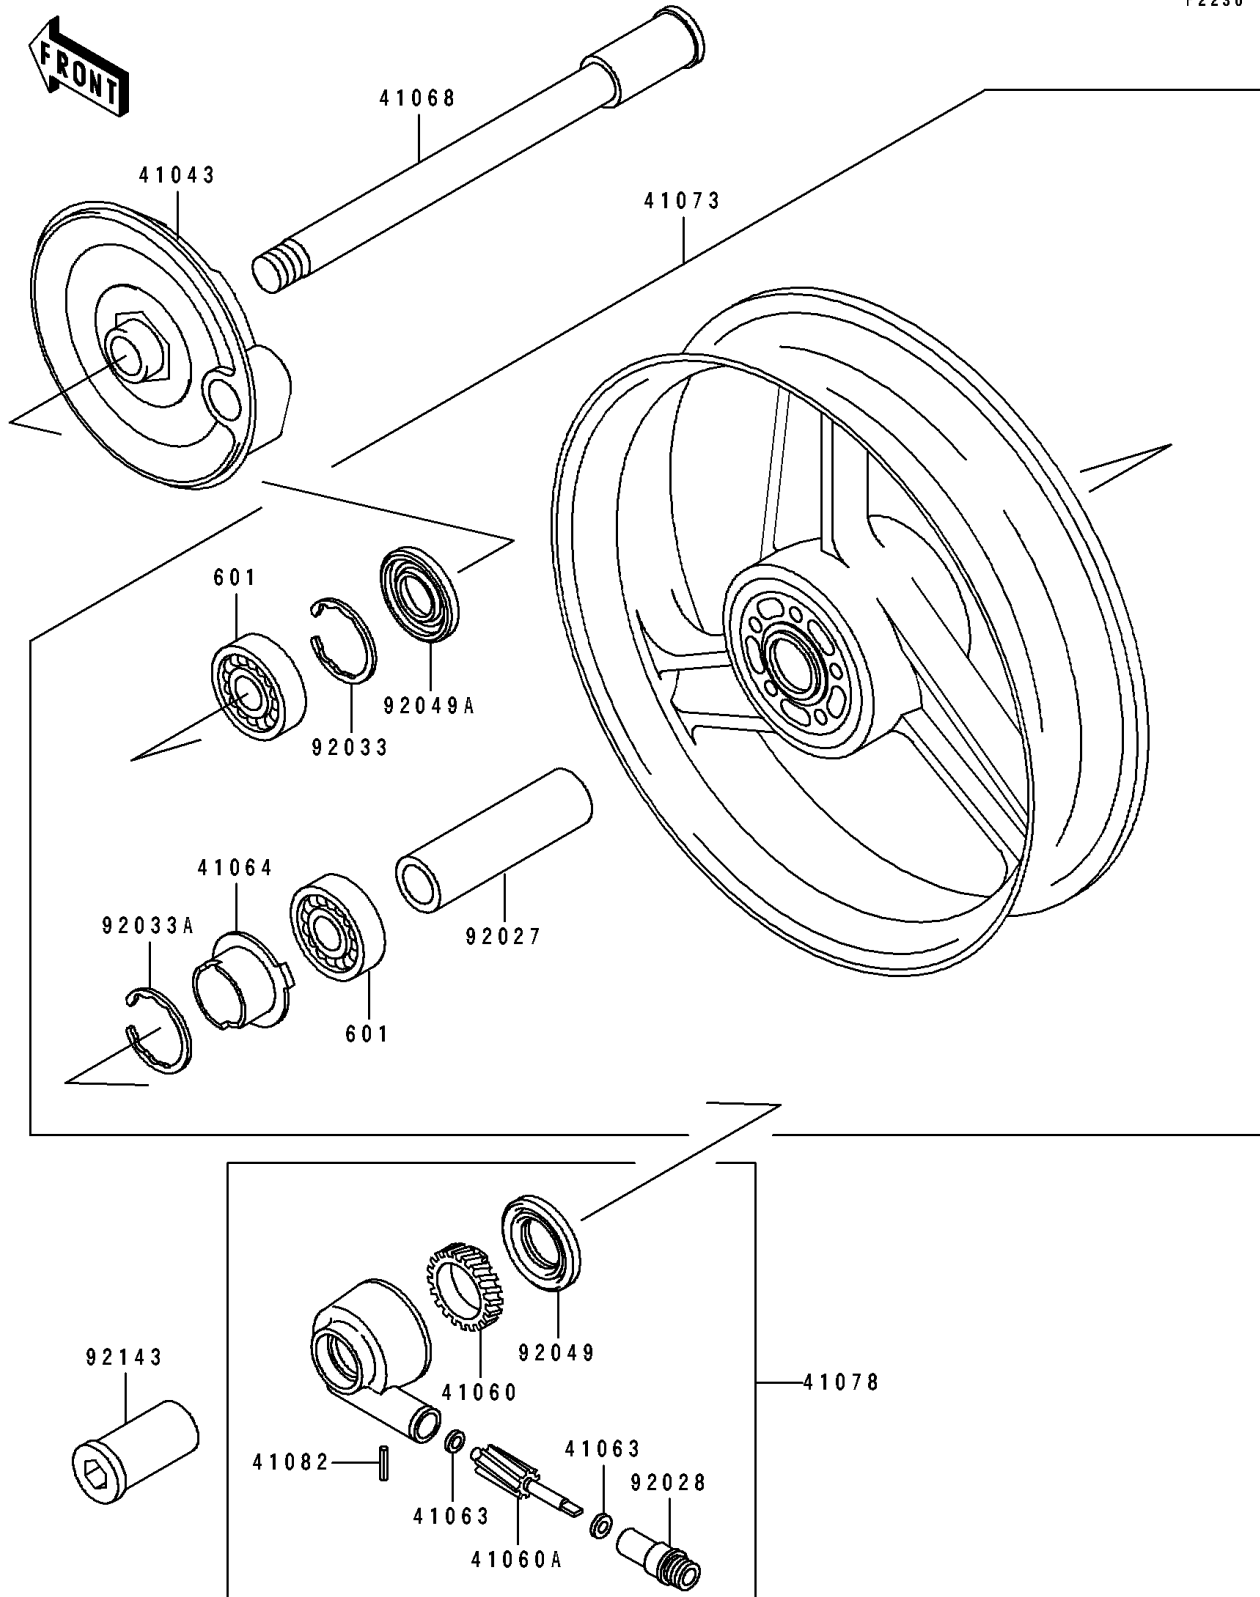

1996 GPZ 1100 ABS

PARTS DIAGRAM

Front Wheel

F2230

1996 GPZ 1100 ABS

PARTS LIST

Front Wheel

ITEM NAME

PART NUMBER

QUANTITY
