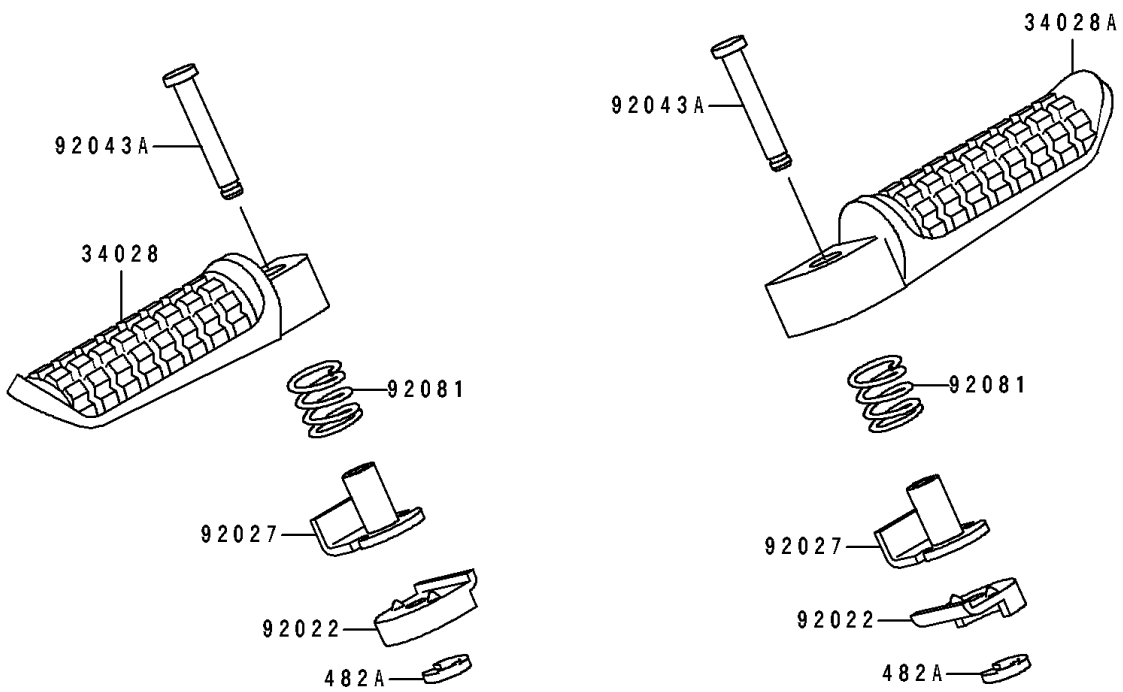

1996 GPZ 1100 ABS

PARTS DIAGRAM

Footrests

F2160

1996 GPZ 1100 ABS

PARTS LIST

Footrests

ITEM NAME

PART NUMBER

QUANTITY
