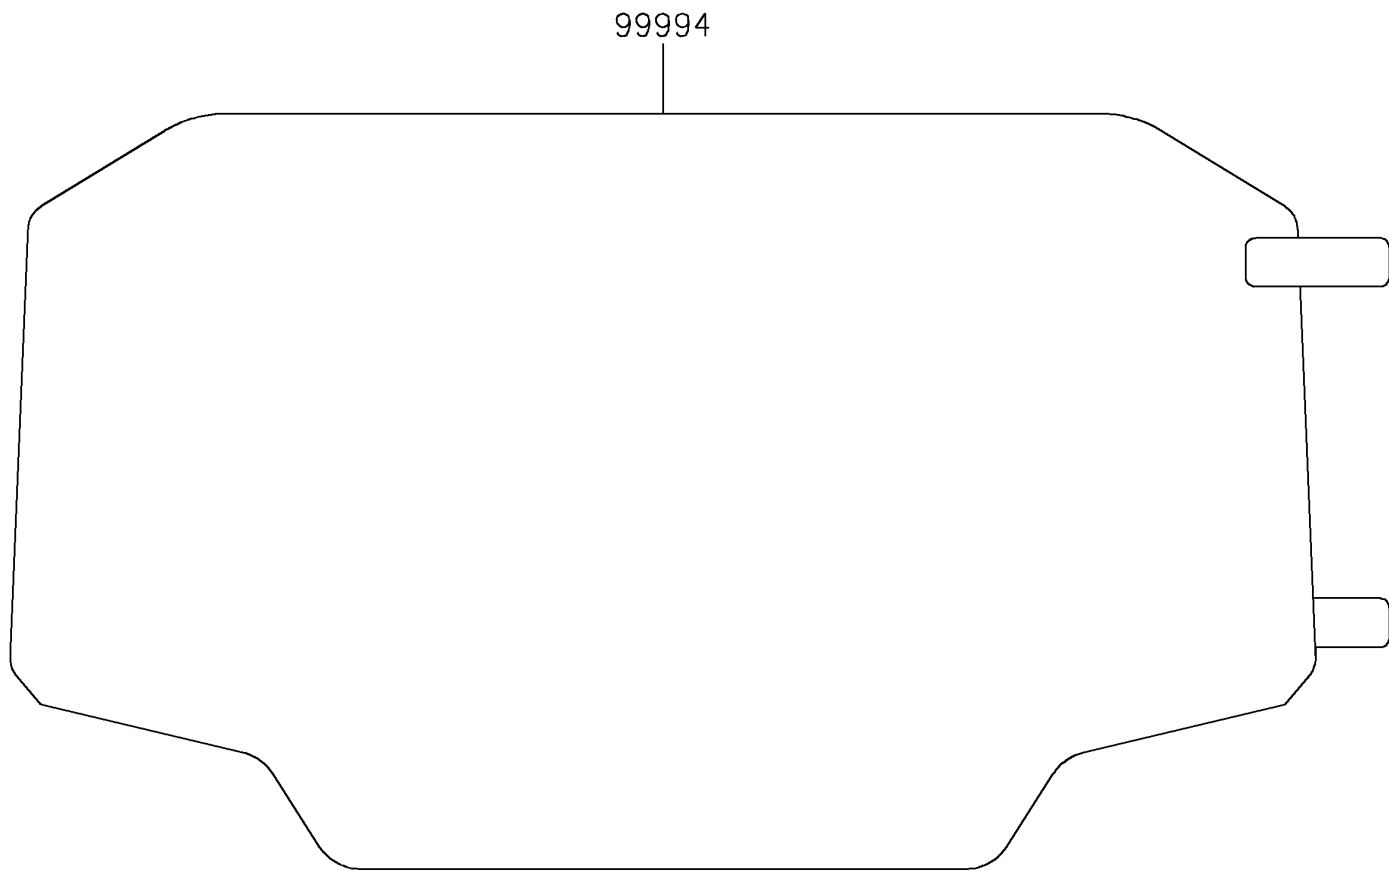

2025 NINJA® ZX™-10R

PARTS DIAGRAM

Accessory(Scratch Resistant Film)

F2910D

2025 NINJA® ZX™-10R

PARTS LIST

Accessory(Scratch Resistant Film)

ITEM NAME

PART NUMBER

QUANTITY
