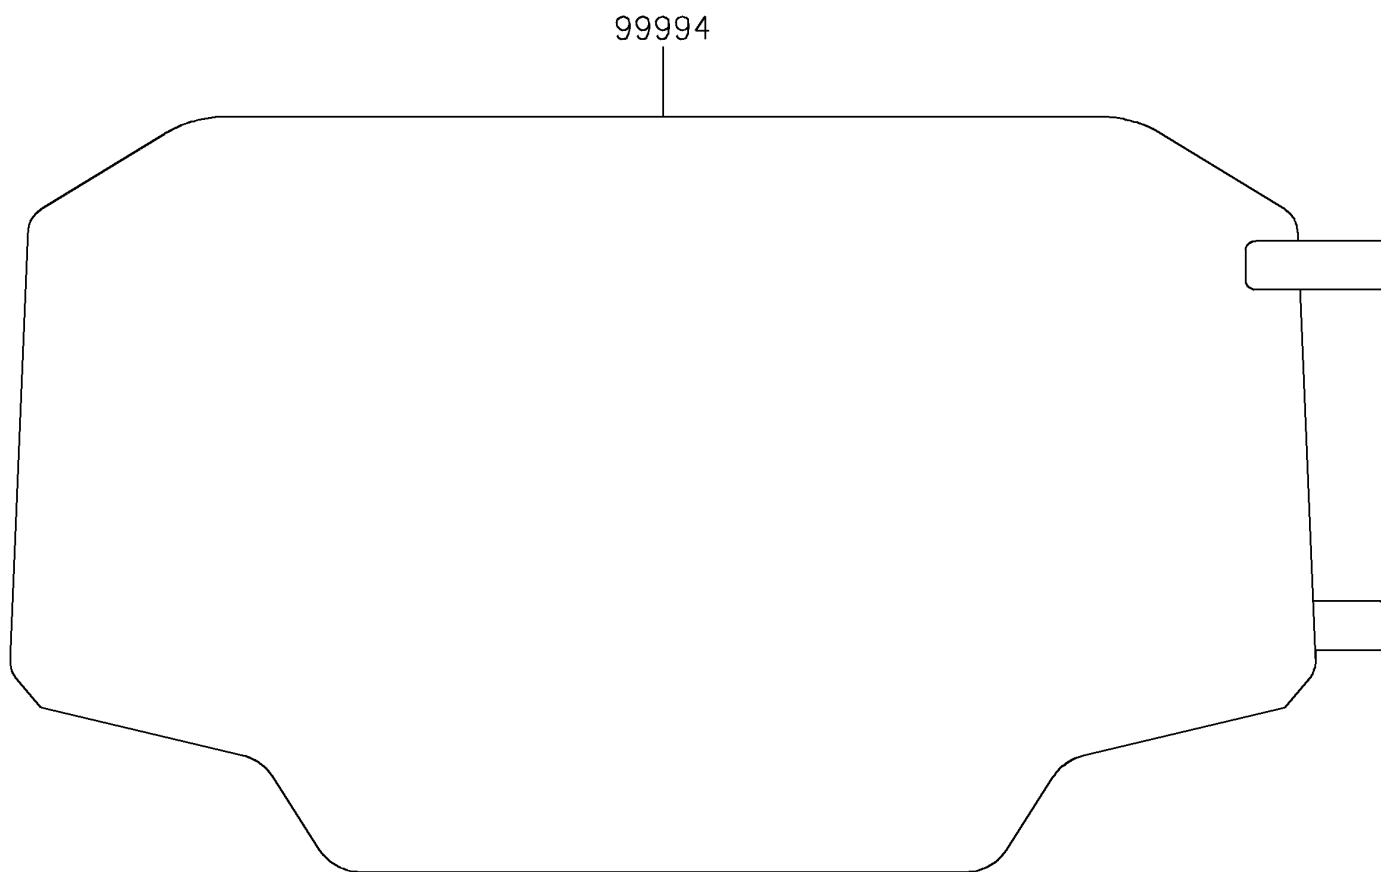

2024 NINJA® ZX™-10R

PARTS DIAGRAM

Accessory(Scratch Resistant Film)

F2910D

2024 NINJA[®] ZX[™]-10R

PARTS LIST

Accessory(Scratch Resistant Film)

ITEM NAME

PART NUMBER

QUANTITY
