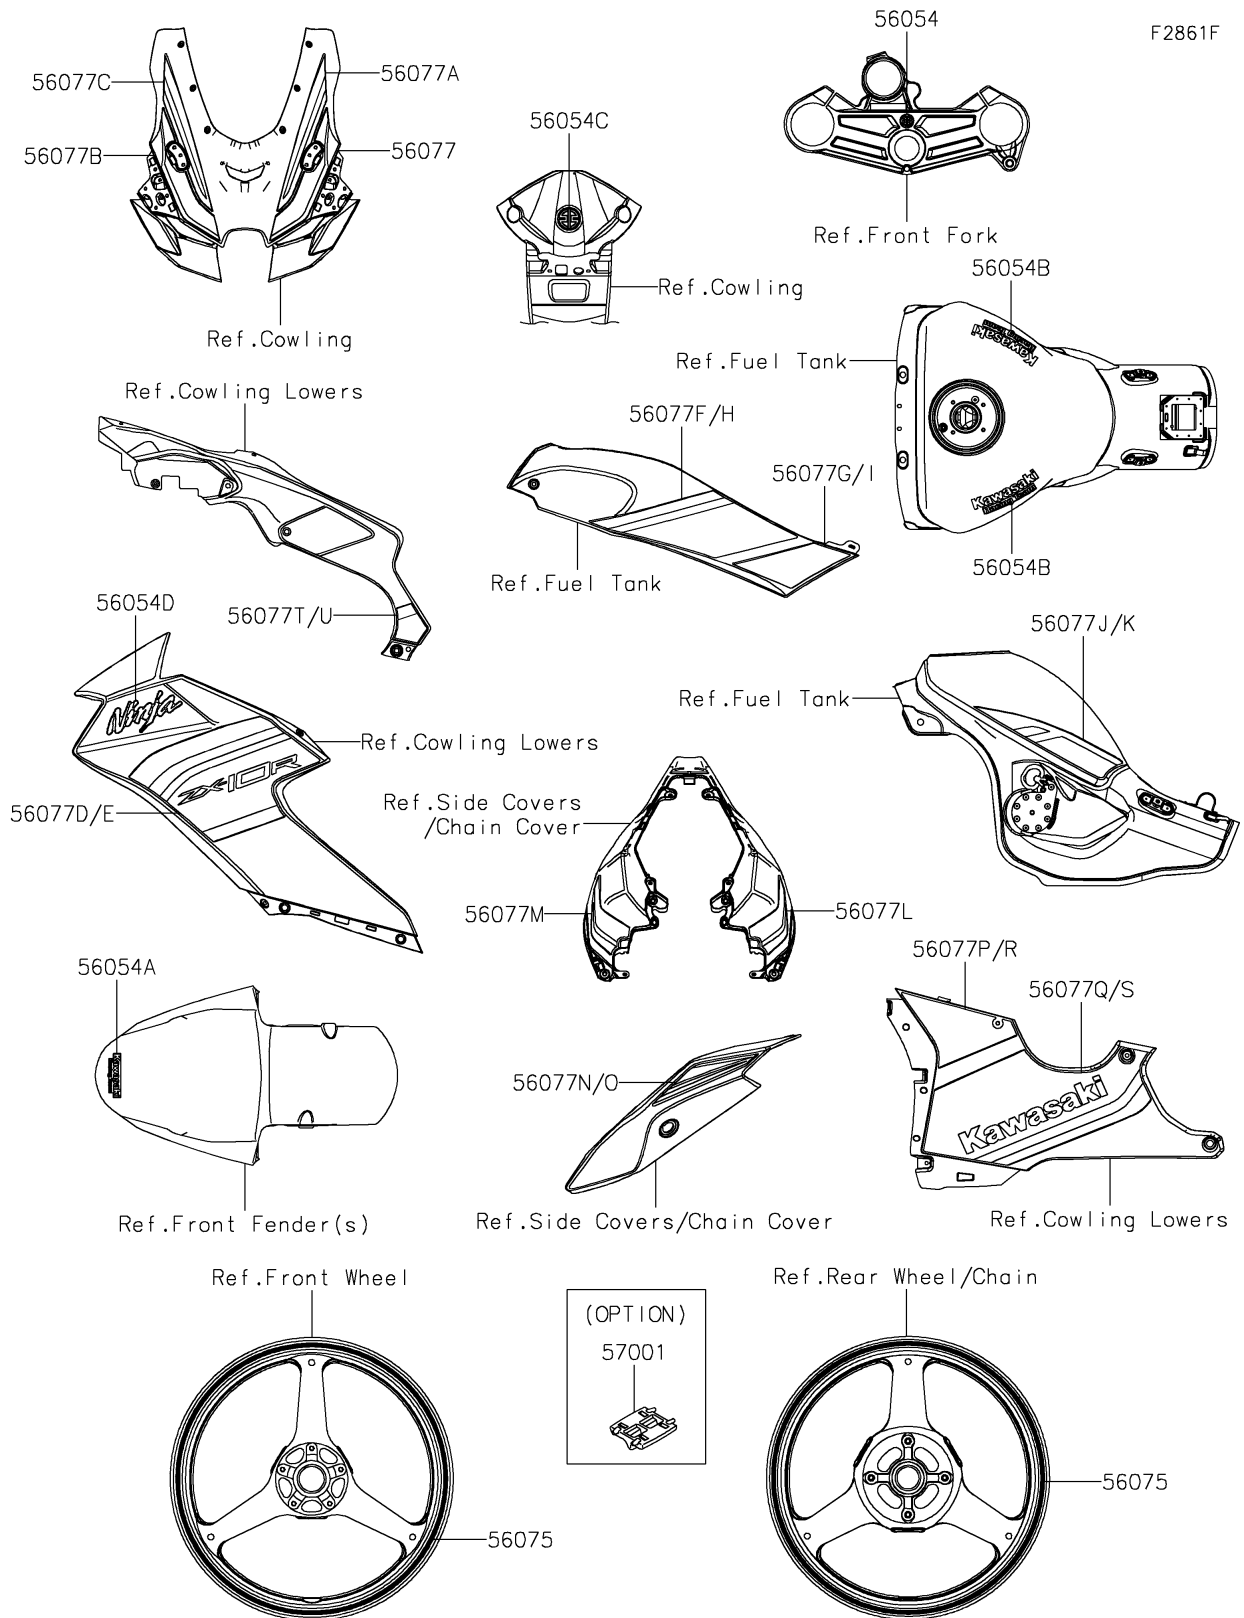

2025 NINJA® ZX™-10R

PARTS DIAGRAM

Decals(Green)(MSFAL)

2025 NINJA[®] ZX[™]-10R

PARTS LIST

Decals(Green)(MSFAL)

ITEM NAME

PART NUMBER

QUANTITY
