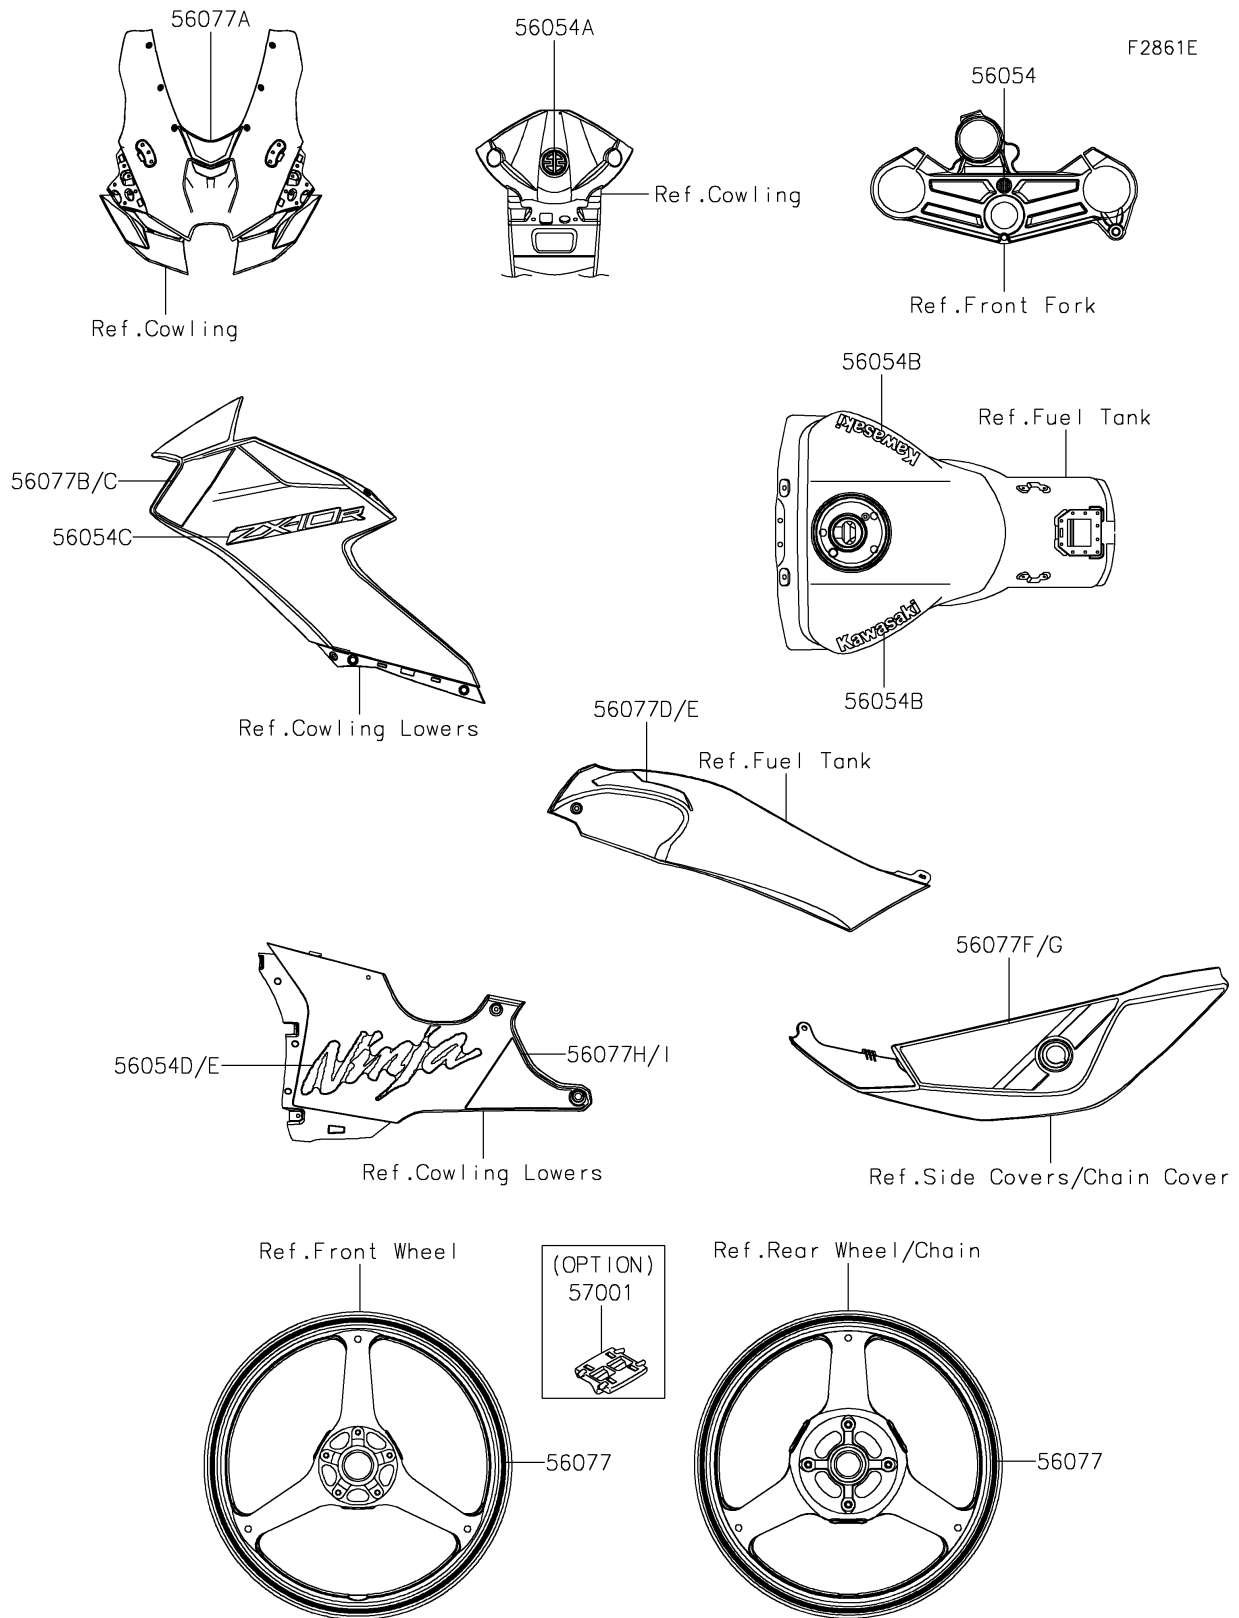

2025 NINJA® ZX™-10R

PARTS DIAGRAM

Decals(Black)(MRFAL/MSFAL)

2025 NINJA[®] ZX[™]-10R

PARTS LIST

Decals(Black)(MRFAL/MSFAL)

ITEM NAME

PART NUMBER

QUANTITY
