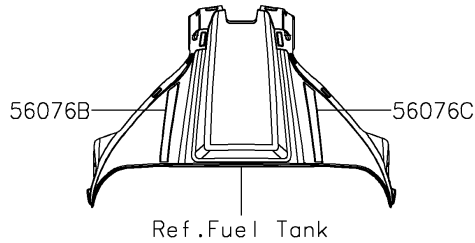

2025 NINJA[®] ZX[™]-10R

PARTS DIAGRAM Decals(Gray)(MPFAL)

F2861C

Ref. Fuel Tank

Ref. Cowling

Ref. Front Fork

Ref. Cowling

Ref. Fuel Tank

Ref. Cowling Lower

56076H/I

Ref. Cowling Lower

56076D 56054A

Ref. Side Covers/Chain Cover

Ref. Front Wheel

(OPTION)
57001

Ref. Rear Wheel/Chain