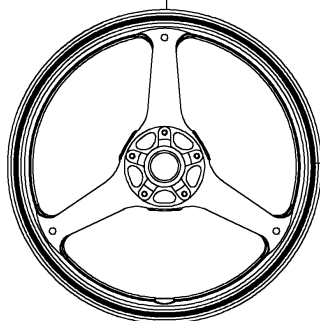

2025 NINJA[®] ZX[™]-10R

PARTS DIAGRAM Decals(Gray)(MPFAL)

F2861C

Ref. Fuel Tank

Ref. Cowling

Ref. Front Fork

Ref. Cowling

Ref. Fuel Tank

Ref. Cowling Lower

56076H/I

Ref. Cowling Lower

56076D 56054A

Ref. Side Covers/Chain Cover

Ref. Front Wheel

(OPTION)
57001

Ref. Rear Wheel/Chain

2025 NINJA[®] ZX[™]-10R

PARTS LIST

Decals(Gray)(MPFAL)

ITEM NAME

PART NUMBER

QUANTITY
