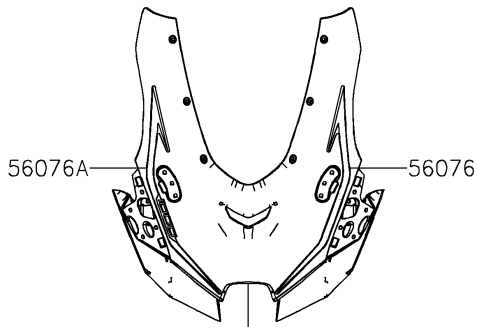

2025 NINJA[®] ZX[™]-10R

PARTS DIAGRAM Decals(Gray)(MPFAL)

F2861C

Ref. Fuel Tank

Ref. Cowling

Ref. Front Fork

Ref. Cowling

Ref. Fuel Tank

Ref. Cowling Lower

56076H/I

Ref. Cowling Lower

56076D 56054A

Ref. Side Covers/Chain Cover

Ref. Front Wheel

(OPTION)
57001

Ref. Rear Wheel/Chain