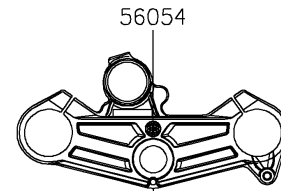

2025 NINJA[®] ZX[™]-10R

PARTS DIAGRAM Decals(Gray)(MPFAL)

F2861C

Ref. Fuel Tank

Ref. Cowling

Ref. Front Fork

Ref. Cowling

Ref. Fuel Tank

Ref. Cowling Lower

56076H/I

Ref. Cowling Lower

56076D 56054A

Ref. Side Covers/Chain Cover

Ref. Front Wheel

(OPTION)
57001

Ref. Rear Wheel/Chain