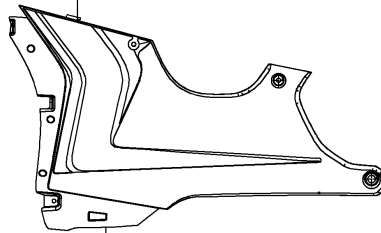

2025 NINJA[®] ZX[™]-10R

PARTS DIAGRAM Decals(Gray)(MPFAL)

F2861C

Ref. Fuel Tank

Ref. Cowling

Ref. Front Fork

Ref. Cowling

Ref. Fuel Tank

Ref. Cowling Lower

56076H/I

Ref. Cowling Lower

56076D 56054A

Ref. Side Covers/Chain Cover

Ref. Front Wheel

(OPTION)
57001

Ref. Rear Wheel/Chain