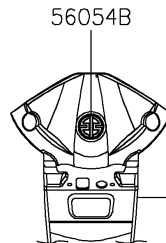

2025 NINJA[®] ZX[™]-10R

PARTS DIAGRAM Decals(Gray)(MPFAL)

F2861C

Ref. Fuel Tank

Ref. Cowling

Ref. Front Fork

Ref. Cowling

Ref. Fuel Tank

Ref. Cowling Lower

56076H/I

Ref. Cowling Lower

56076D 56054A

Ref. Side Covers/Chain Cover

Ref. Front Wheel

(OPTION)
57001

Ref. Rear Wheel/Chain