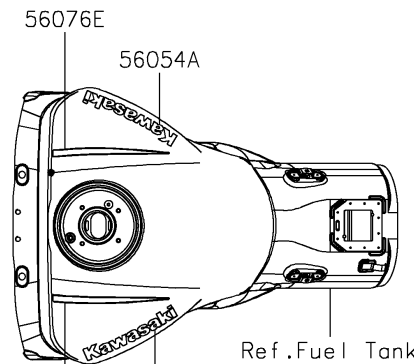

2025 NINJA[®] ZX[™]-10R

PARTS DIAGRAM Decals(Gray)(MPFAL)

F2861C

Ref. Fuel Tank

Ref. Cowling

Ref. Front Fork

Ref. Cowling

Ref. Fuel Tank

Ref. Cowling Lower

56076H/I

Ref. Cowling Lower

56076D 56054A

Ref. Side Covers/Chain Cover

Ref. Front Wheel

(OPTION)
57001

Ref. Rear Wheel/Chain