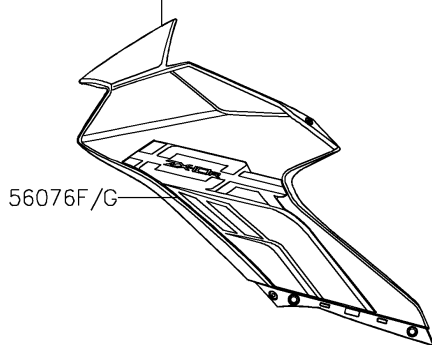

2025 NINJA[®] ZX[™]-10R

PARTS DIAGRAM Decals(Gray)(MPFAL)

F2861C

Ref. Fuel Tank

Ref. Cowling

Ref. Front Fork

Ref. Cowling

Ref. Fuel Tank

Ref. Cowling Lower

56076H/I

Ref. Cowling Lower

56076D 56054A

Ref. Side Covers/Chain Cover

Ref. Front Wheel

(OPTION)
57001

Ref. Rear Wheel/Chain