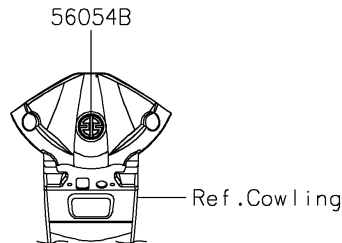

2024 NINJA® ZX™-10R

PARTS DIAGRAM

Decals(Gray)(MPFAL)

F2861C

Ref. Fuel Tank

Ref. Cowling

Ref. Front Fork

Ref. Cowling

Ref. Fuel Tank

Ref. Cowling Lower

Ref. Cowling Lower

Ref. Side Covers/Chain Cover

Ref. Front Wheel

Ref. Rear Wheel/Chain

2024 NINJA[®] ZX[™]-10R

PARTS LIST