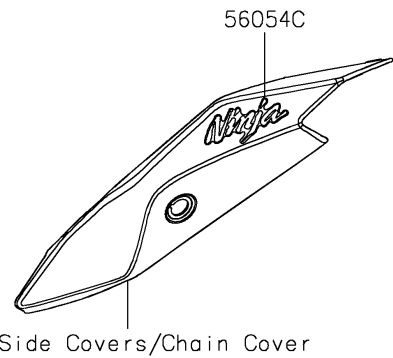

2024 NINJA® ZX™-10R

PARTS DIAGRAM

Decals(Gray)(MPFAL)

F2861C

Ref. Fuel Tank

Ref. Cowling

Ref. Front Fork

Ref. Cowling

Ref. Fuel Tank

Ref. Cowling Lower

Ref. Cowling Lower

Ref. Side Covers/Chain Cover

Ref. Front Wheel

Ref. Rear Wheel/Chain

2024 NINJA[®] ZX[™]-10R

PARTS LIST