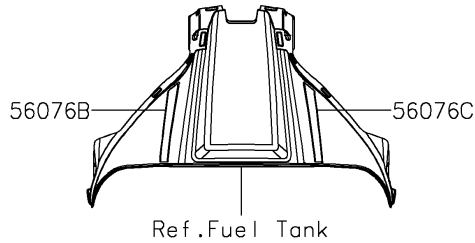

2024 NINJA® ZX™-10R

PARTS DIAGRAM

Decals(Gray)(MPFAL)

F2861C

Ref. Fuel Tank

Ref. Cowling

Ref. Front Fork

Ref. Cowling

Ref. Fuel Tank

Ref. Cowling Lower

Ref. Cowling Lower

Ref. Side Covers/Chain Cover

Ref. Front Wheel

Ref. Rear Wheel/Chain

2024 NINJA[®] ZX[™]-10R

PARTS LIST