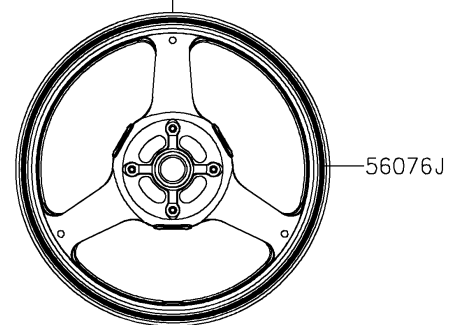

2024 NINJA® ZX™-10R

PARTS DIAGRAM

Decals(Gray)(MPFAL)

F2861C

Ref. Fuel Tank

Ref. Cowling

Ref. Front Fork

Ref. Cowling

Ref. Fuel Tank

Ref. Cowling Lower

Ref. Cowling Lower

Ref. Side Covers/Chain Cover

Ref. Front Wheel

Ref. Rear Wheel/Chain

2024 NINJA[®] ZX[™]-10R

PARTS LIST