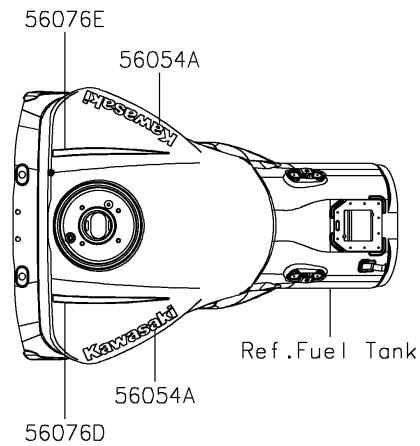

2024 NINJA® ZX™-10R

PARTS DIAGRAM

Decals(Gray)(MPFAL)

F2861C

Ref. Fuel Tank

Ref. Cowling

Ref. Front Fork

Ref. Cowling

Ref. Fuel Tank

Ref. Cowling Lower

Ref. Cowling Lower

Ref. Side Covers/Chain Cover

Ref. Front Wheel

Ref. Rear Wheel/Chain

2024 NINJA[®] ZX[™]-10R

PARTS LIST