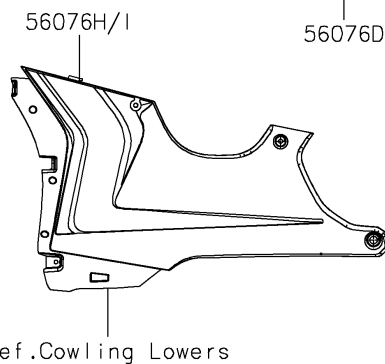

2024 NINJA® ZX™-10R

PARTS DIAGRAM

Decals(Gray)(MPFAL)

F2861C

Ref. Fuel Tank

Ref. Cowling

Ref. Front Fork

Ref. Cowling

Ref. Fuel Tank

Ref. Cowling Lower

Ref. Cowling Lower

Ref. Side Covers/Chain Cover

Ref. Front Wheel

Ref. Rear Wheel/Chain

2024 NINJA[®] ZX[™]-10R

PARTS LIST