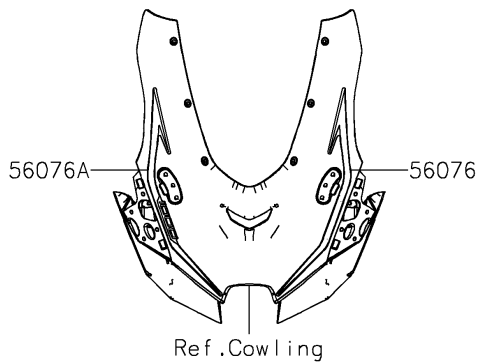

2024 NINJA® ZX™-10R

PARTS DIAGRAM

Decals(Gray)(MPFAL)

F2861C

Ref. Fuel Tank

Ref. Cowling

Ref. Front Fork

Ref. Cowling

Ref. Fuel Tank

Ref. Cowling Lower

Ref. Cowling Lower

Ref. Side Covers/Chain Cover

Ref. Front Wheel

Ref. Rear Wheel/Chain

2024 NINJA[®] ZX[™]-10R

PARTS LIST