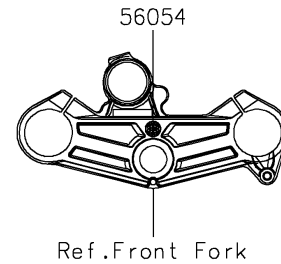

2024 NINJA® ZX™-10R

PARTS DIAGRAM

Decals(Gray)(MPFAL)

F2861C

Ref. Fuel Tank

Ref. Cowling

Ref. Front Fork

Ref. Cowling

Ref. Fuel Tank

Ref. Cowling Lower

Ref. Cowling Lower

Ref. Side Covers/Chain Cover

Ref. Front Wheel

Ref. Rear Wheel/Chain

2024 NINJA[®] ZX[™]-10R

PARTS LIST