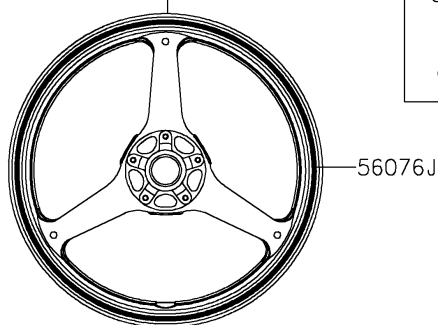

2024 NINJA® ZX™-10R

PARTS DIAGRAM

Decals(Gray)(MPFAL)

F2861C

Ref. Fuel Tank

Ref. Cowling

Ref. Front Fork

Ref. Cowling

Ref. Fuel Tank

Ref. Cowling Lower

Ref. Cowling Lower

Ref. Side Covers/Chain Cover

Ref. Front Wheel

Ref. Rear Wheel/Chain

2024 NINJA[®] ZX[™]-10R

PARTS LIST