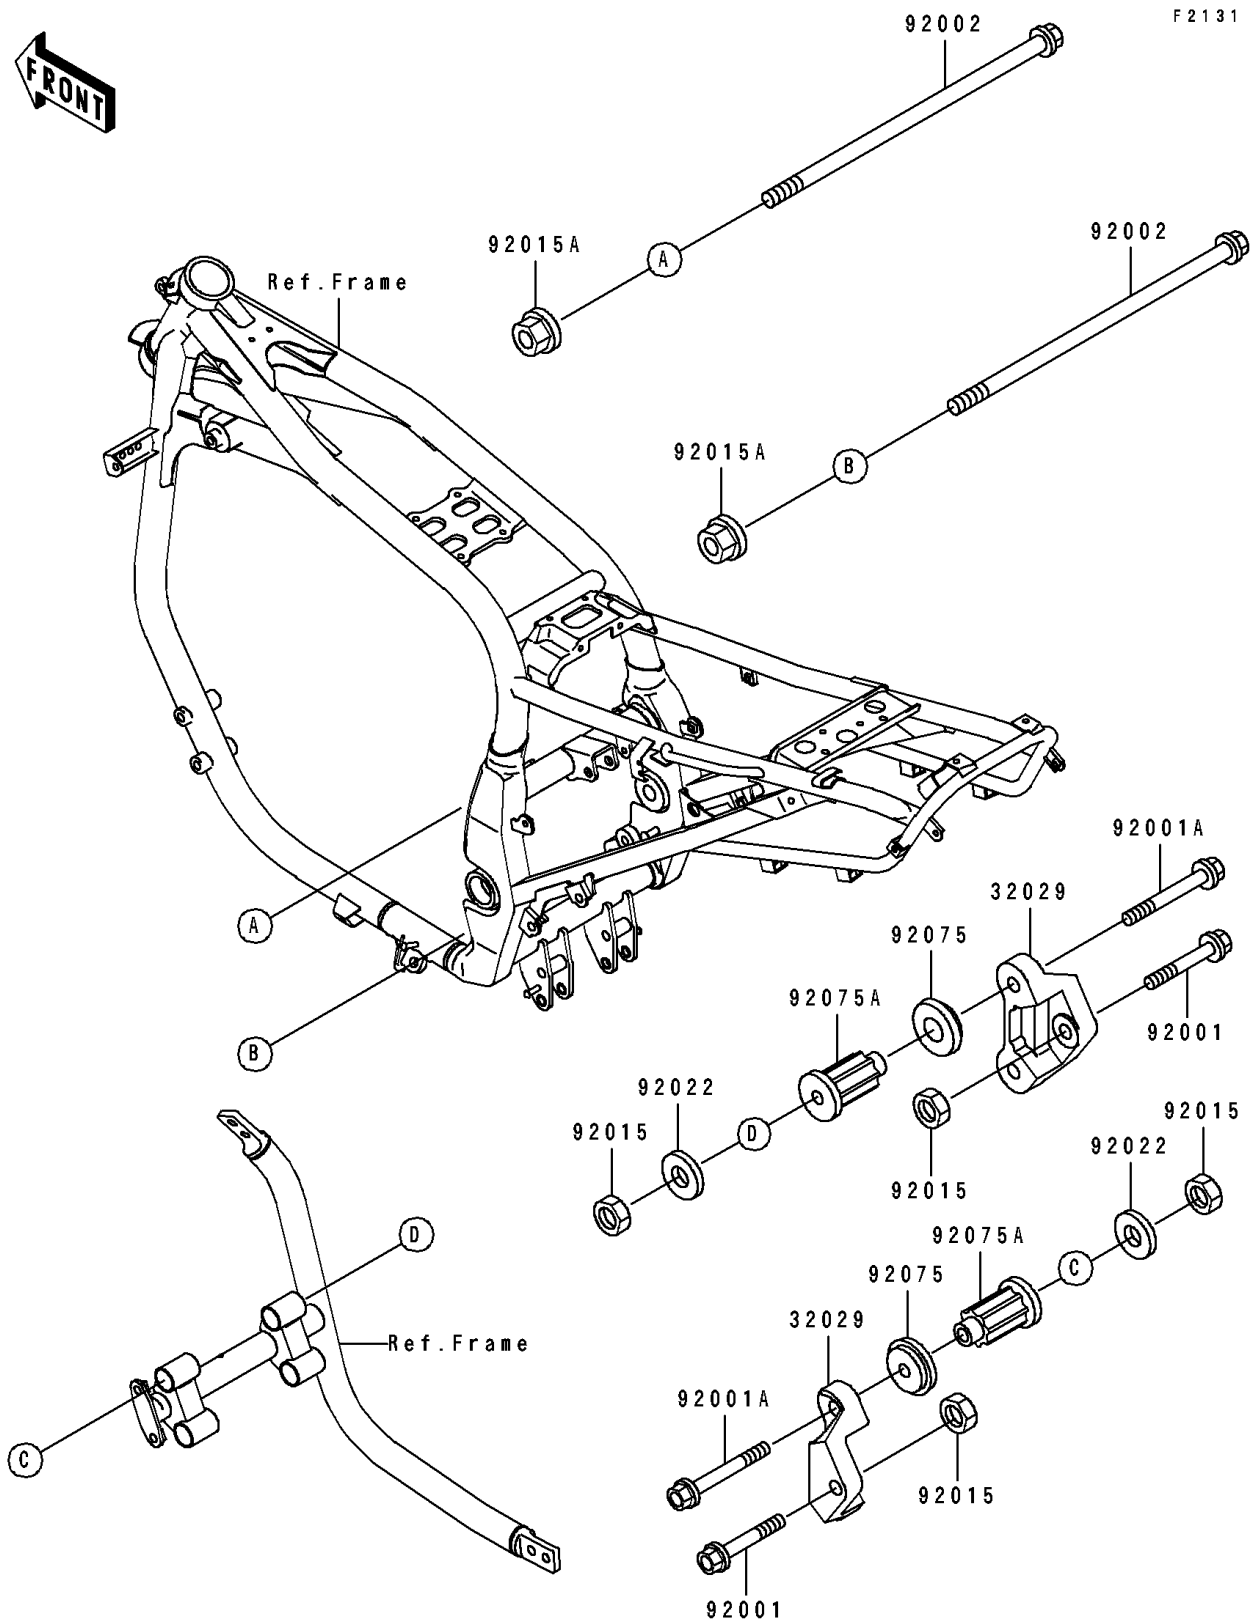

1996 GPZ 1100 ABS

PARTS DIAGRAM

Frame Fittings

1996 GPZ 1100 ABS

PARTS LIST Frame Fittings

ITEM NAME	PART NUMBER	QUANTITY
-----------	-------------	----------
