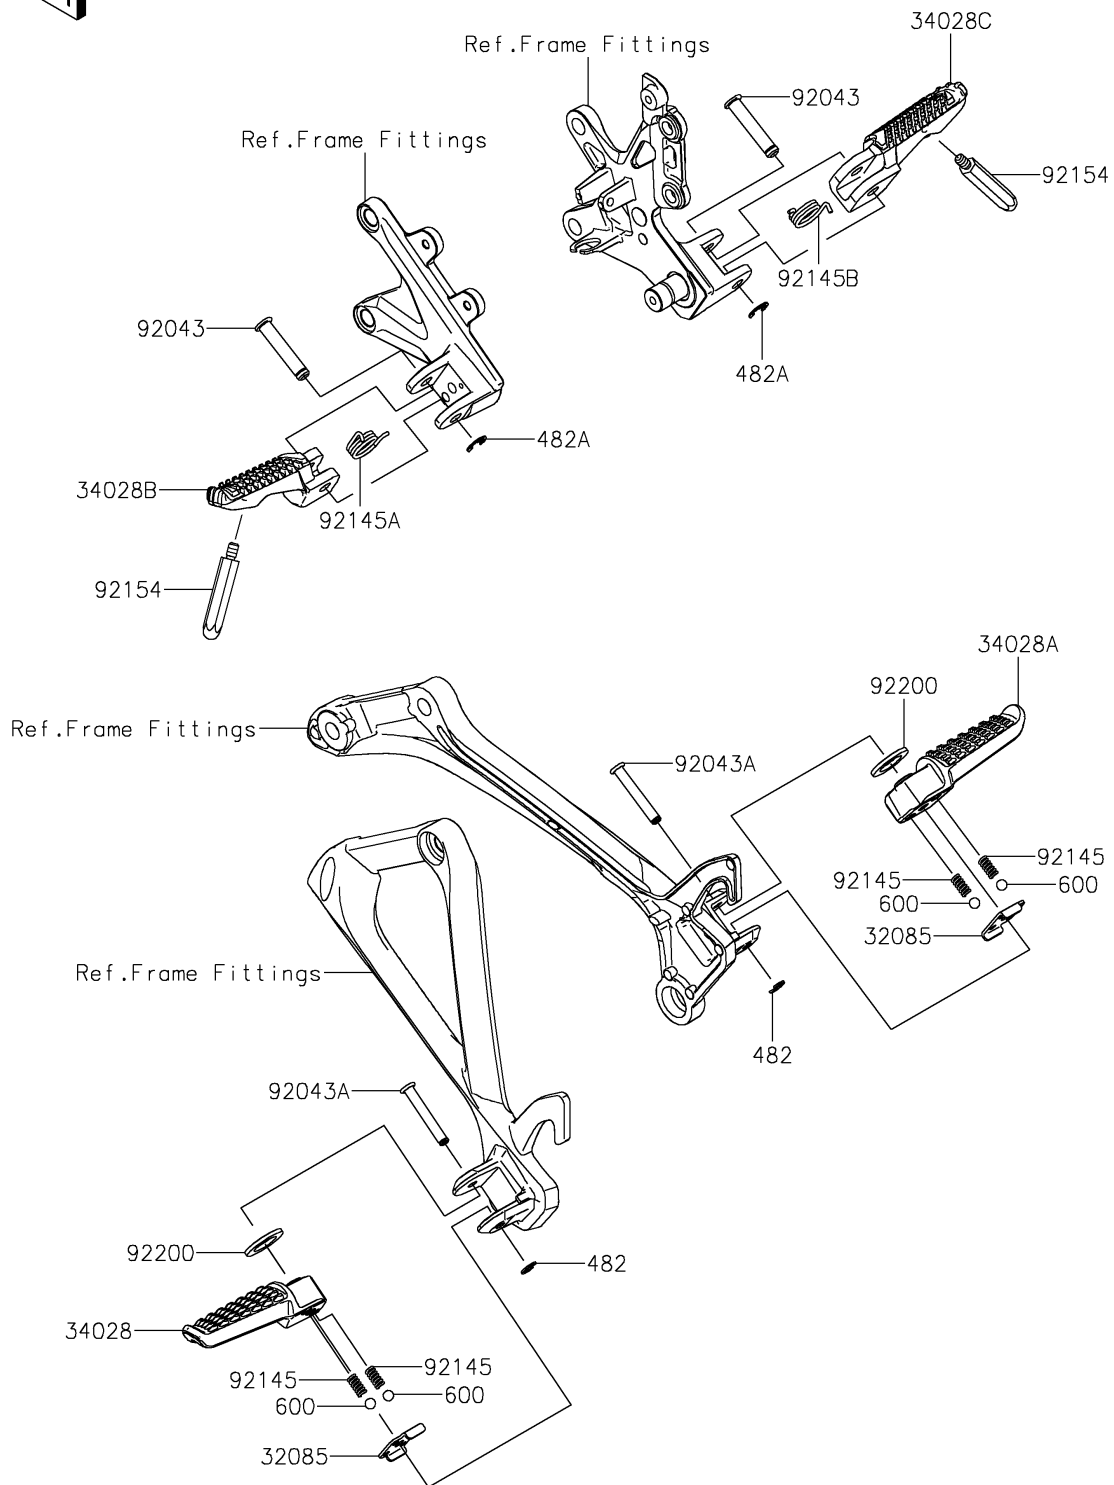

2024 NINJA[®] ZX[™]-10R

PARTS DIAGRAM

Footrests

F2160

2024 NINJA[®] ZX[™]-10R

PARTS LIST

Footrests

ITEM NAME

PART NUMBER

QUANTITY
