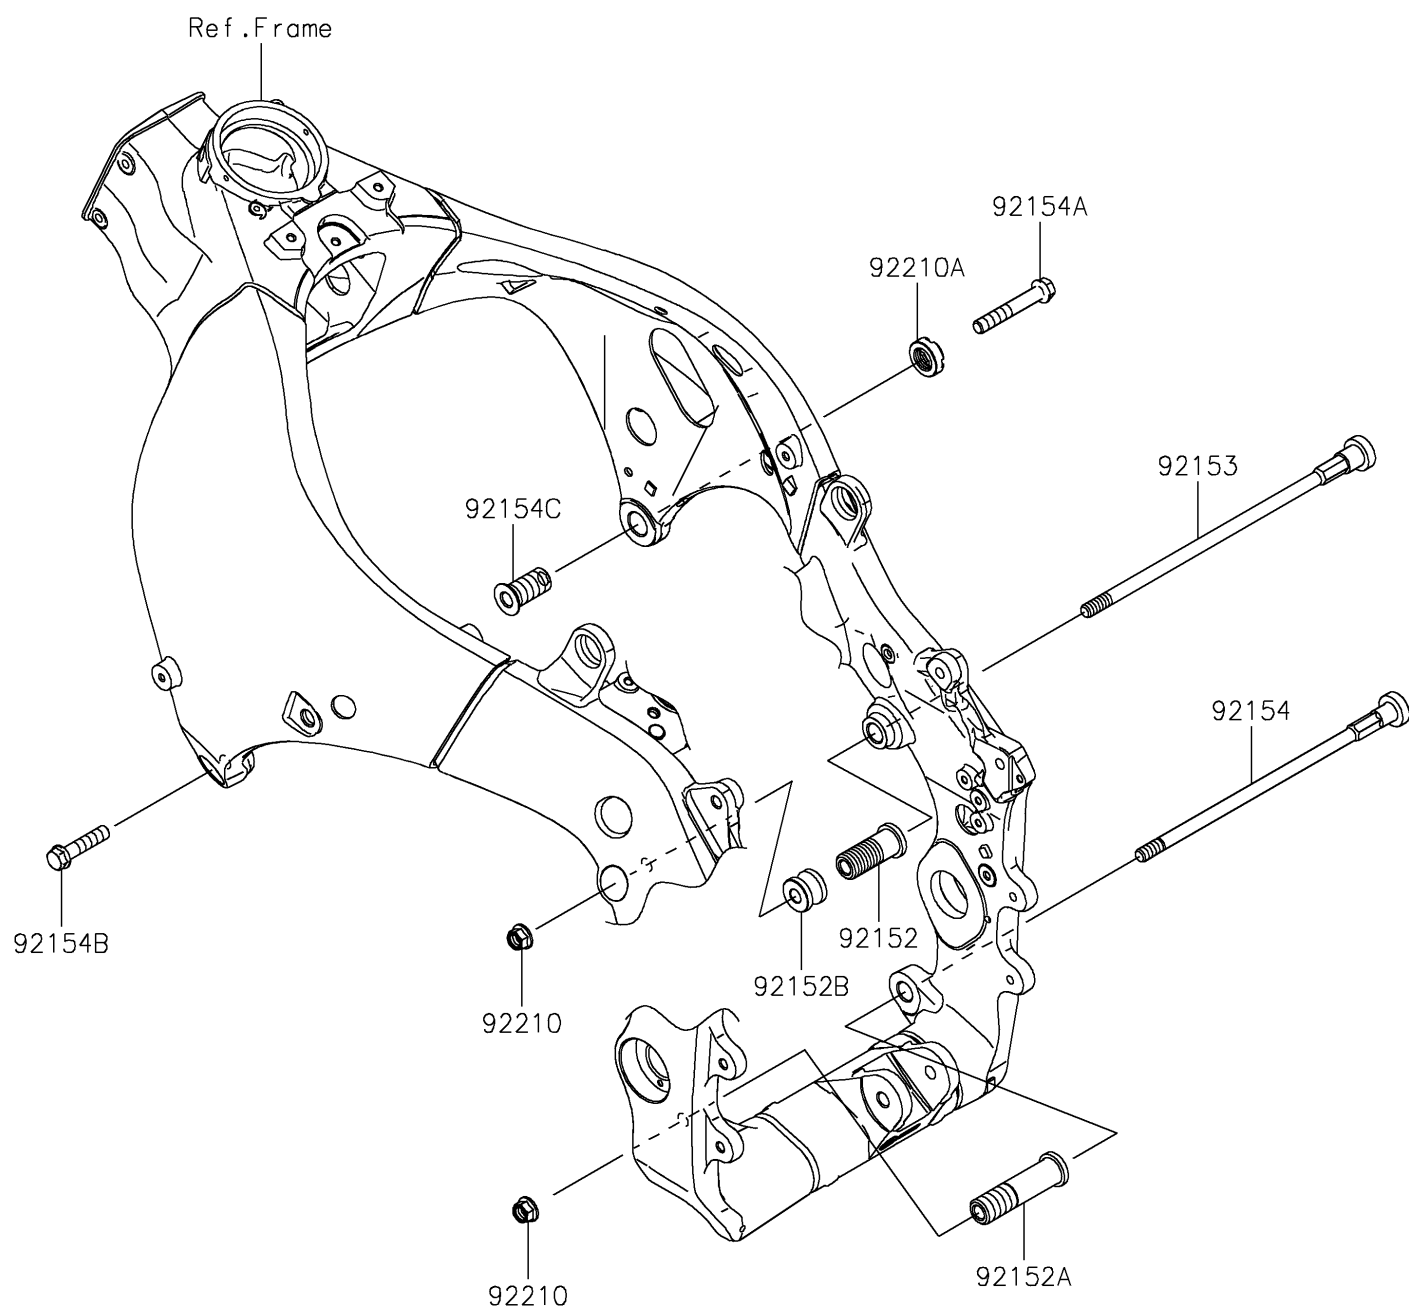

2024 NINJA[®] ZX[™]-10R

Kawasaki

Let the Good Times Roll[®]

PARTS DIAGRAM

Engine Mount

F2122

2024 NINJA® ZX™-10R

PARTS LIST

Engine Mount

ITEM NAME	PART NUMBER	QUANTITY
COLLAR,ENGINE MOUNT (Ref # 92152)	92152-0076	1
COLLAR,10.5X20X80 (Ref # 92152A)	92152-0860	1
COLLAR (Ref # 92152B)	92152-0984	1
BOLT,SOCKET,10X279 (Ref # 92153)	92153-1329	1
BOLT,SOCKET,10X260 (Ref # 92154)	92154-0386	1
BOLT,FLANGED,10X65 (Ref # 92154A)	92154-1964	1
BOLT,FLANGED,10X40 (Ref # 92154B)	92154-1965	1
BOLT,SOCKET,18X38 (Ref # 92154C)	92154-1966	1
NUT,LOCK,FLANGED,10MM (Ref # 92210)	92210-1139	2
NUT,CASTLE,18MM (Ref # 92210A)	92210-1390	1