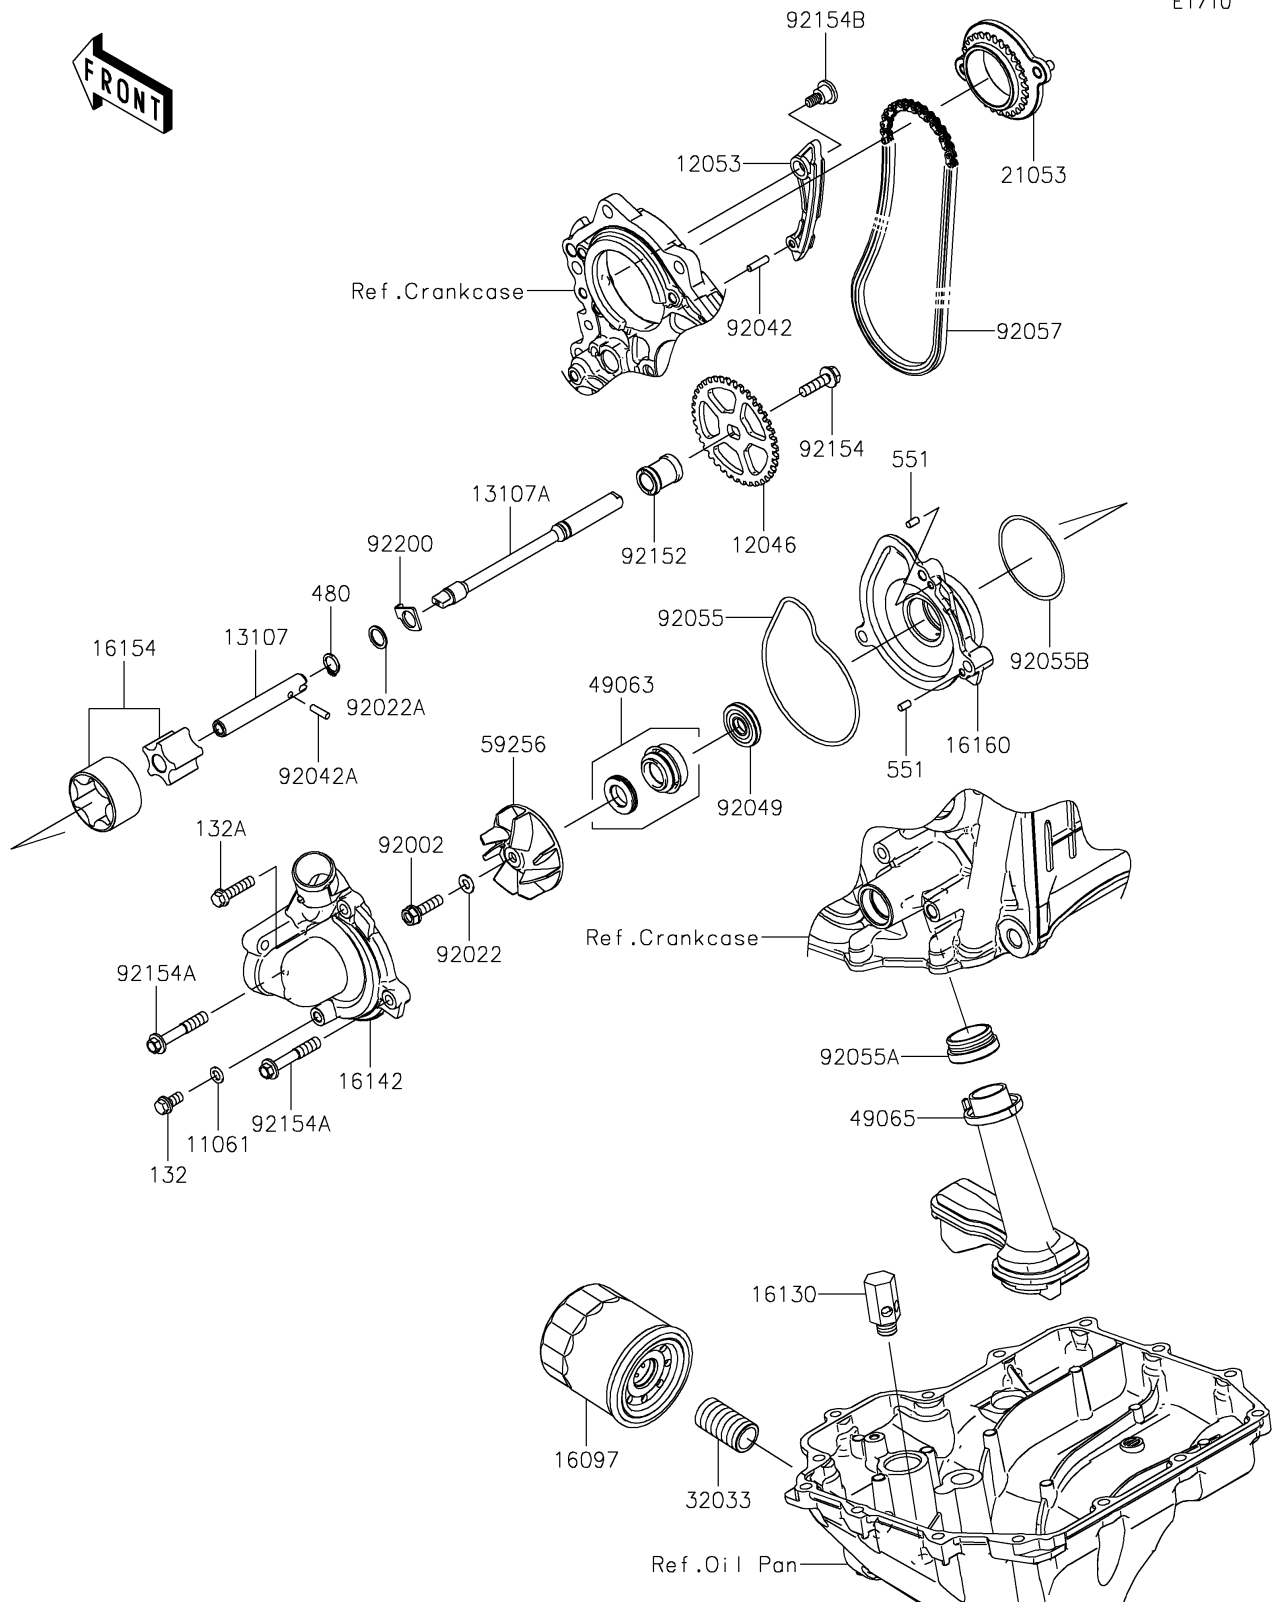

2024 NINJA® ZX™-10R

PARTS DIAGRAM

Oil Pump/Oil Filter

E1710

2024 NINJA[®] ZX[™]-10R

PARTS LIST

Oil Pump/Oil Filter

ITEM NAME	PART NUMBER	QUANTITY
-----------	-------------	----------
