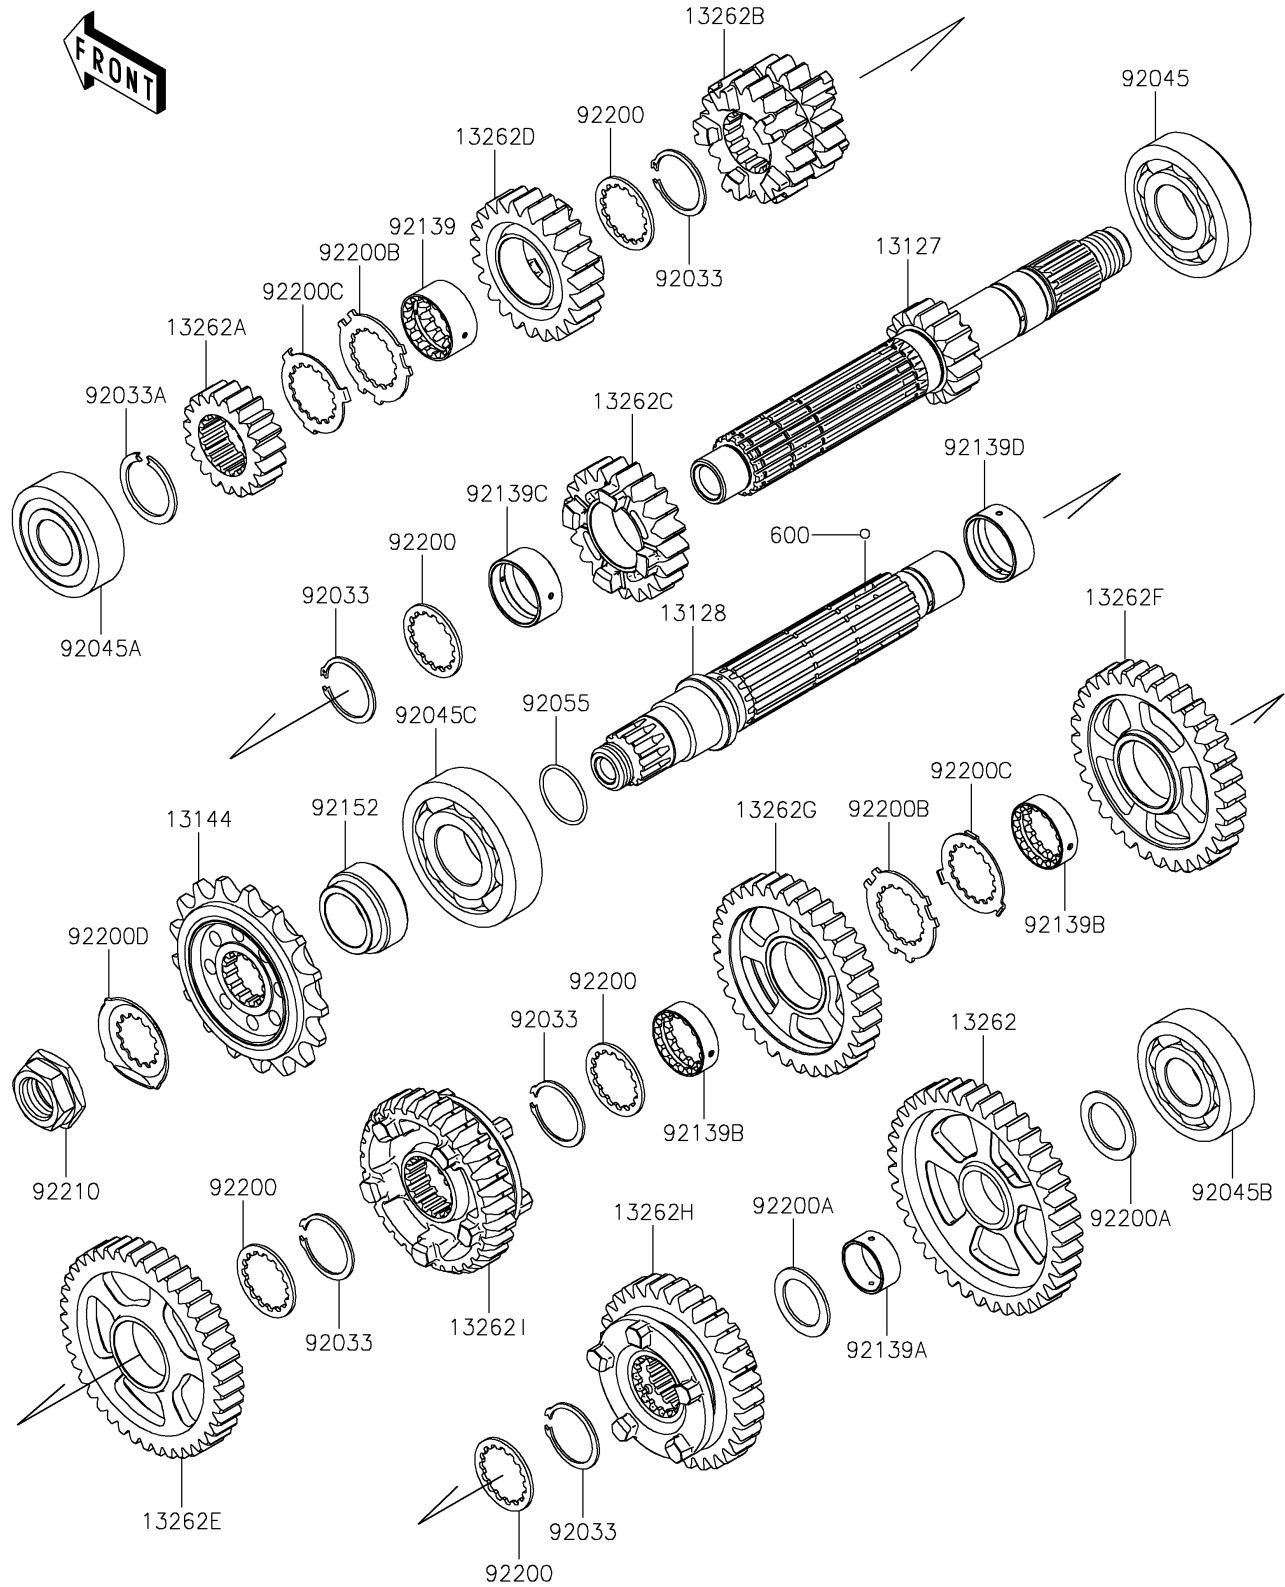

2025 NINJA® ZX™-10R

PARTS DIAGRAM

Transmission

E1361

2025 NINJA® ZX™-10R

PARTS LIST

Transmission

ITEM NAME

PART NUMBER

QUANTITY
