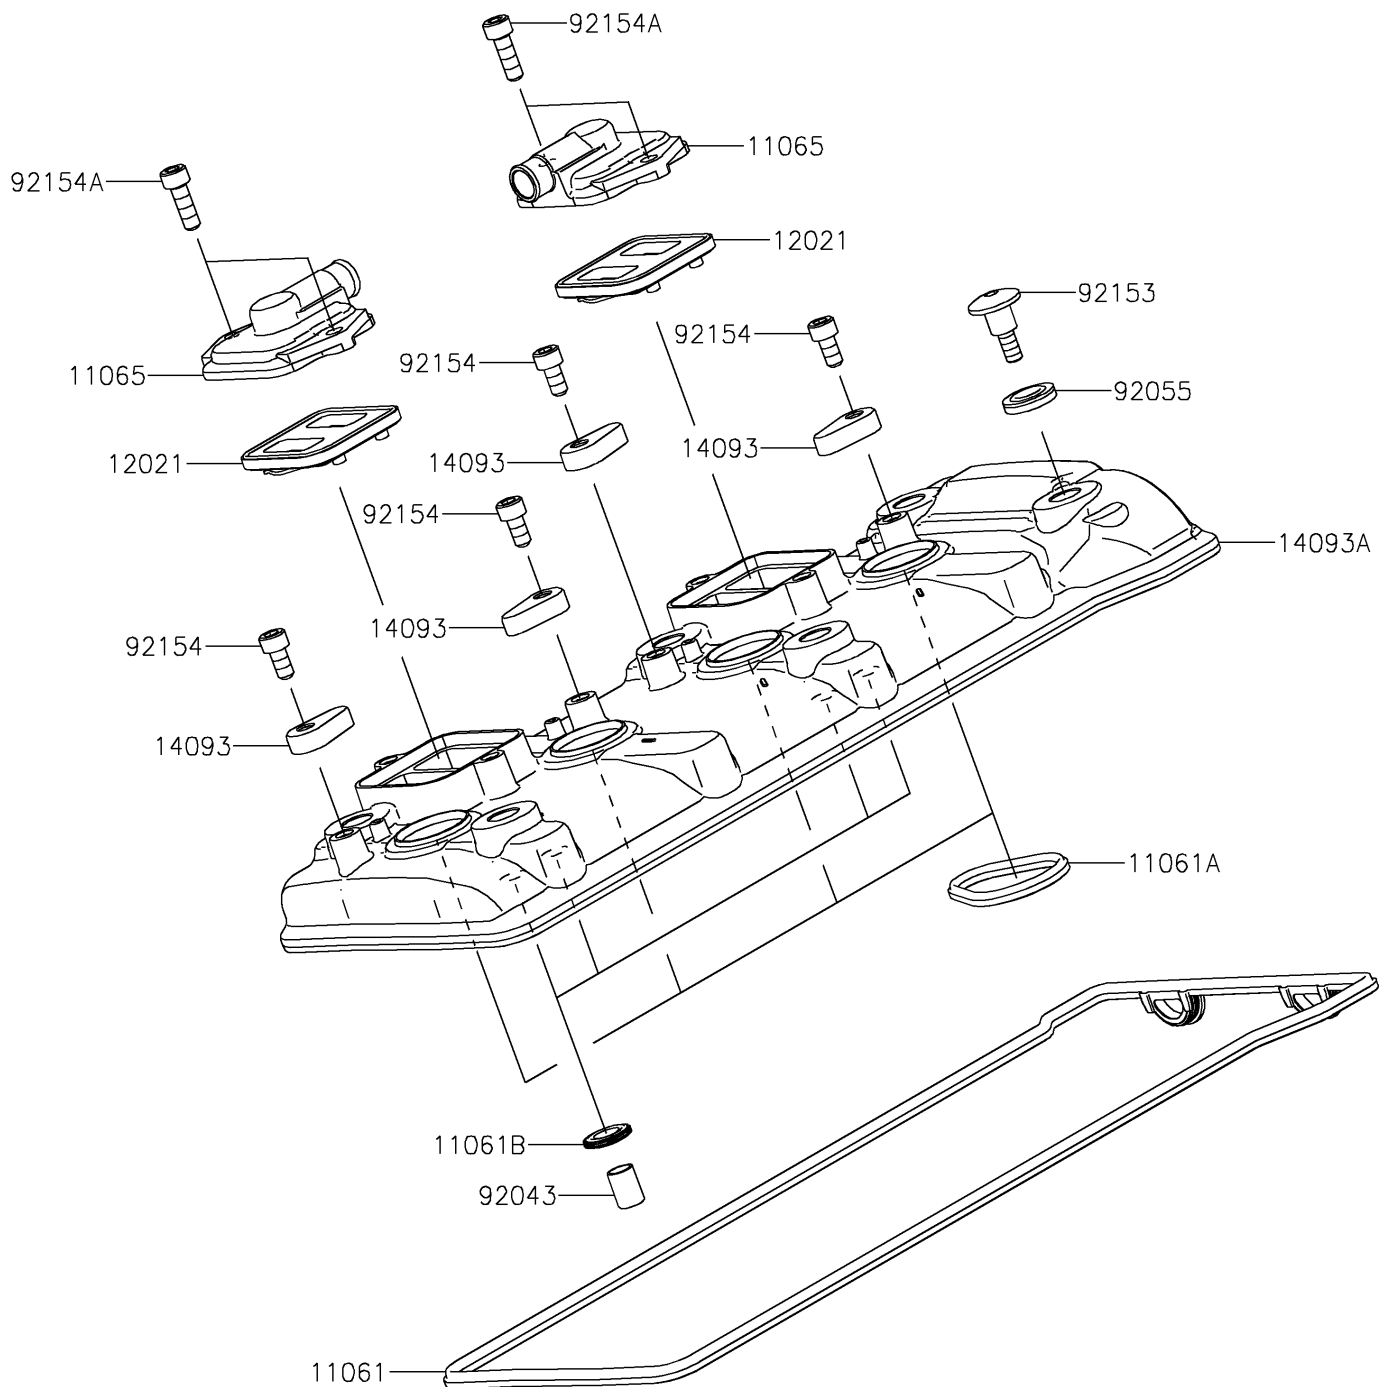

2025 NINJA® ZX™-10R

PARTS DIAGRAM Cylinder Head Cover

E1112

2025 NINJA[®] ZX[™]-10R

PARTS LIST

Cylinder Head Cover

ITEM NAME

PART NUMBER

QUANTITY
