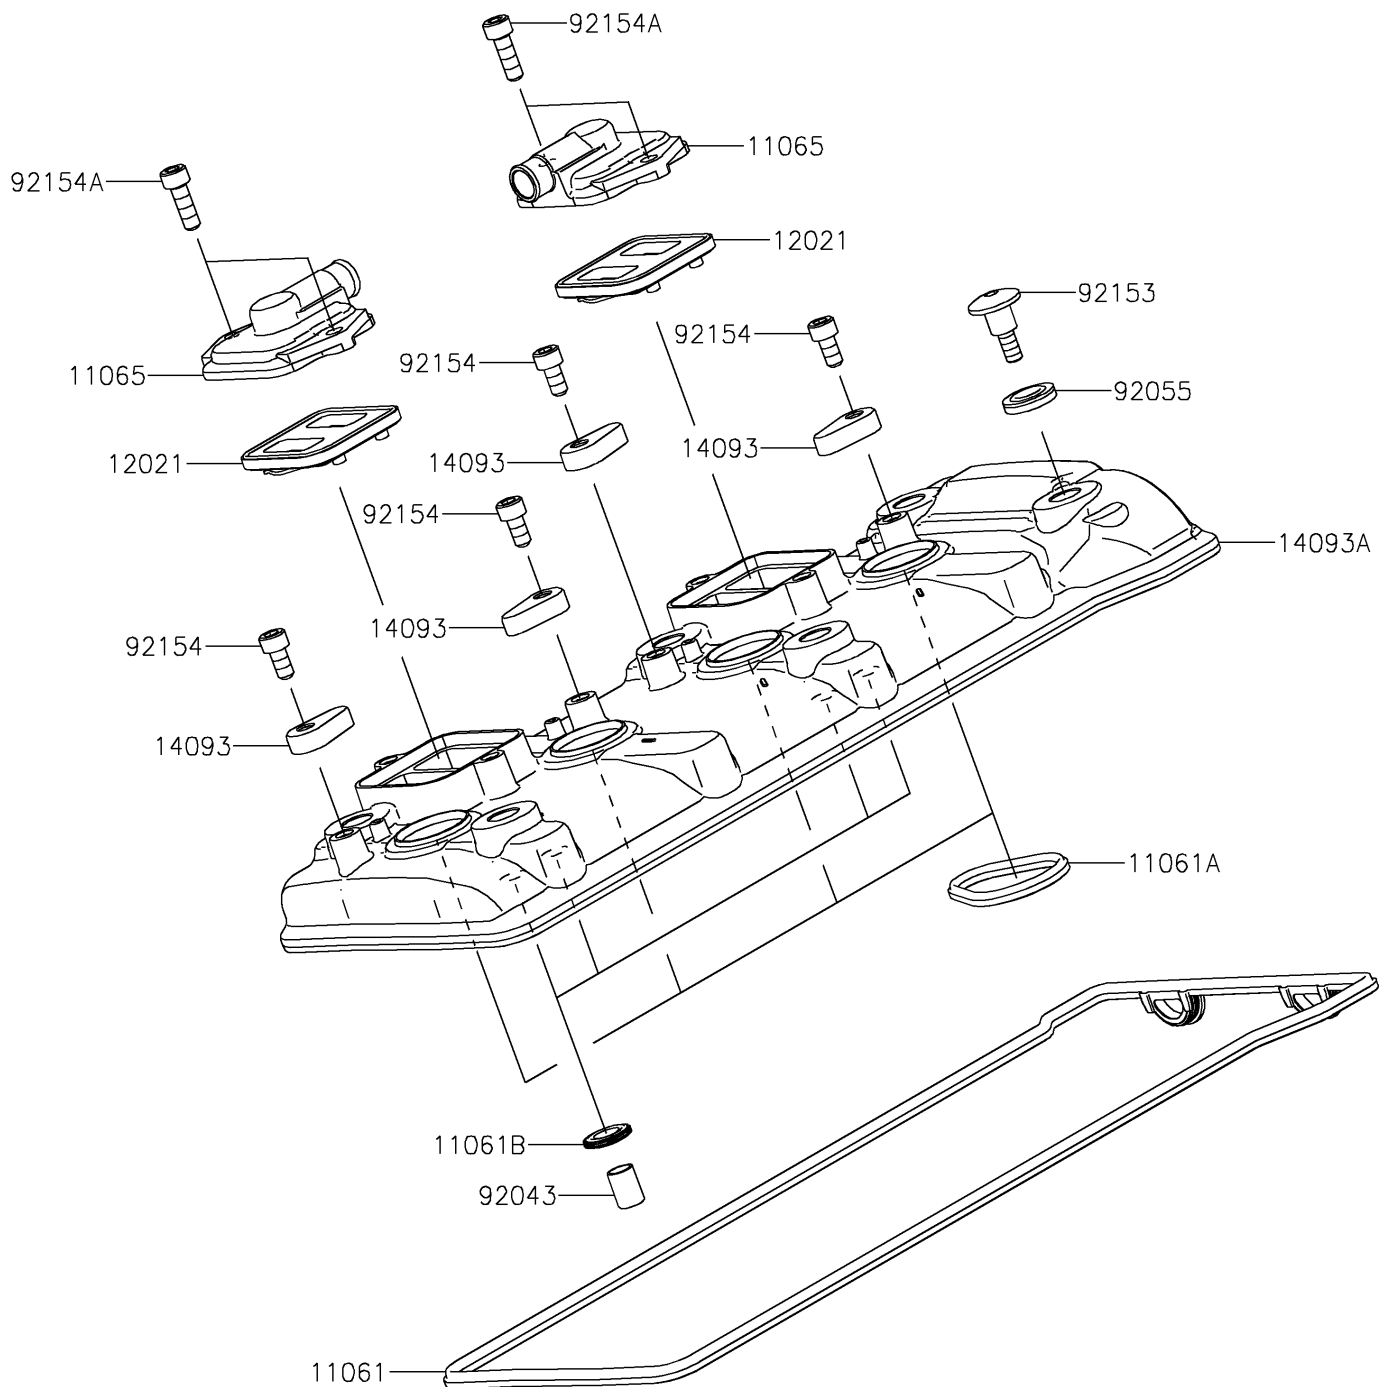

2024 NINJA® ZX™-10R

PARTS DIAGRAM Cylinder Head Cover

E1112

2024 NINJA[®] ZX[™]-10R

PARTS LIST

Cylinder Head Cover

ITEM NAME

PART NUMBER

QUANTITY
