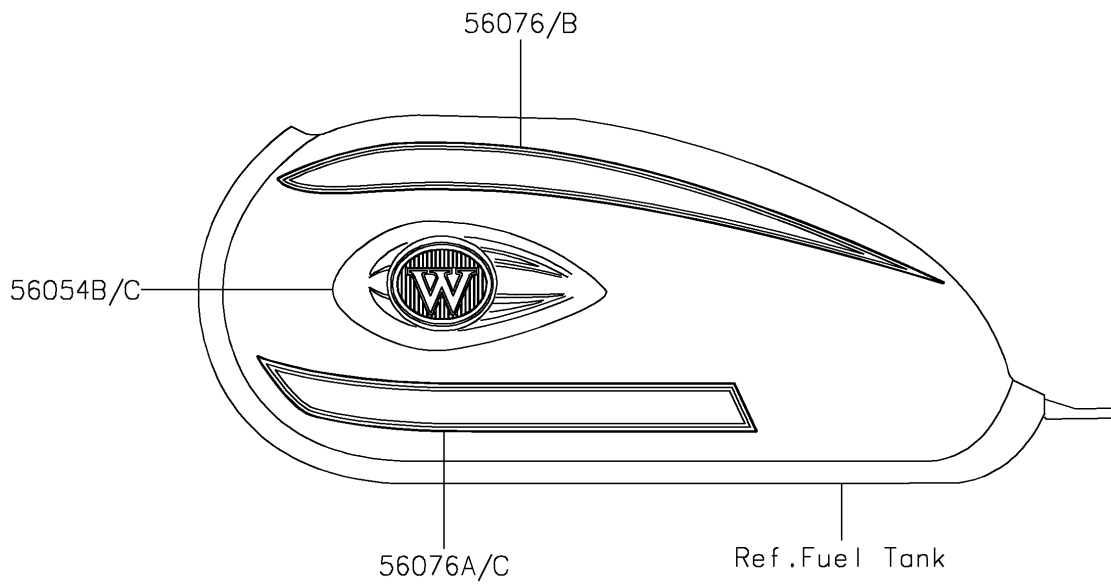

2023 W800

PARTS DIAGRAM

Decals(DPFNN/DPFNL/DRFNL)

F2861A

2023 W800

PARTS LIST

Decals(DPFNN/DPFNL/DRFNL)

Kawasaki

Let the Good Times Roll®

ITEM NAME

PART NUMBER

QUANTITY
