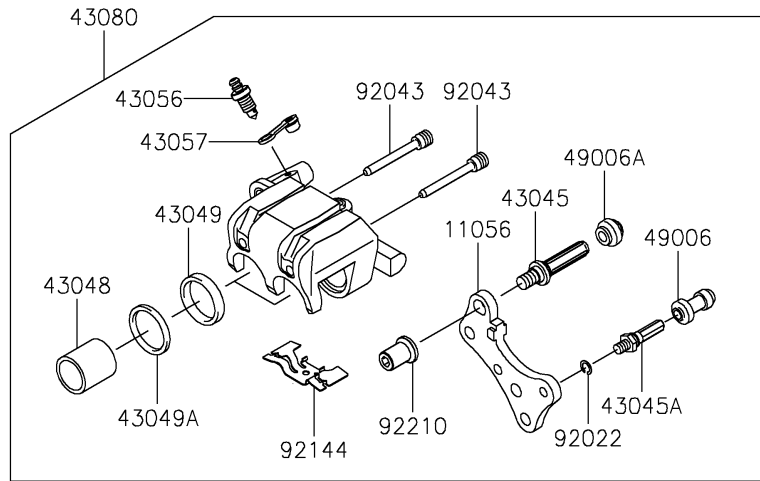

2023 W800

PARTS DIAGRAM

Rear Brake

F2294

2023 W800

PARTS LIST

Rear Brake

ITEM NAME

PART NUMBER

QUANTITY
