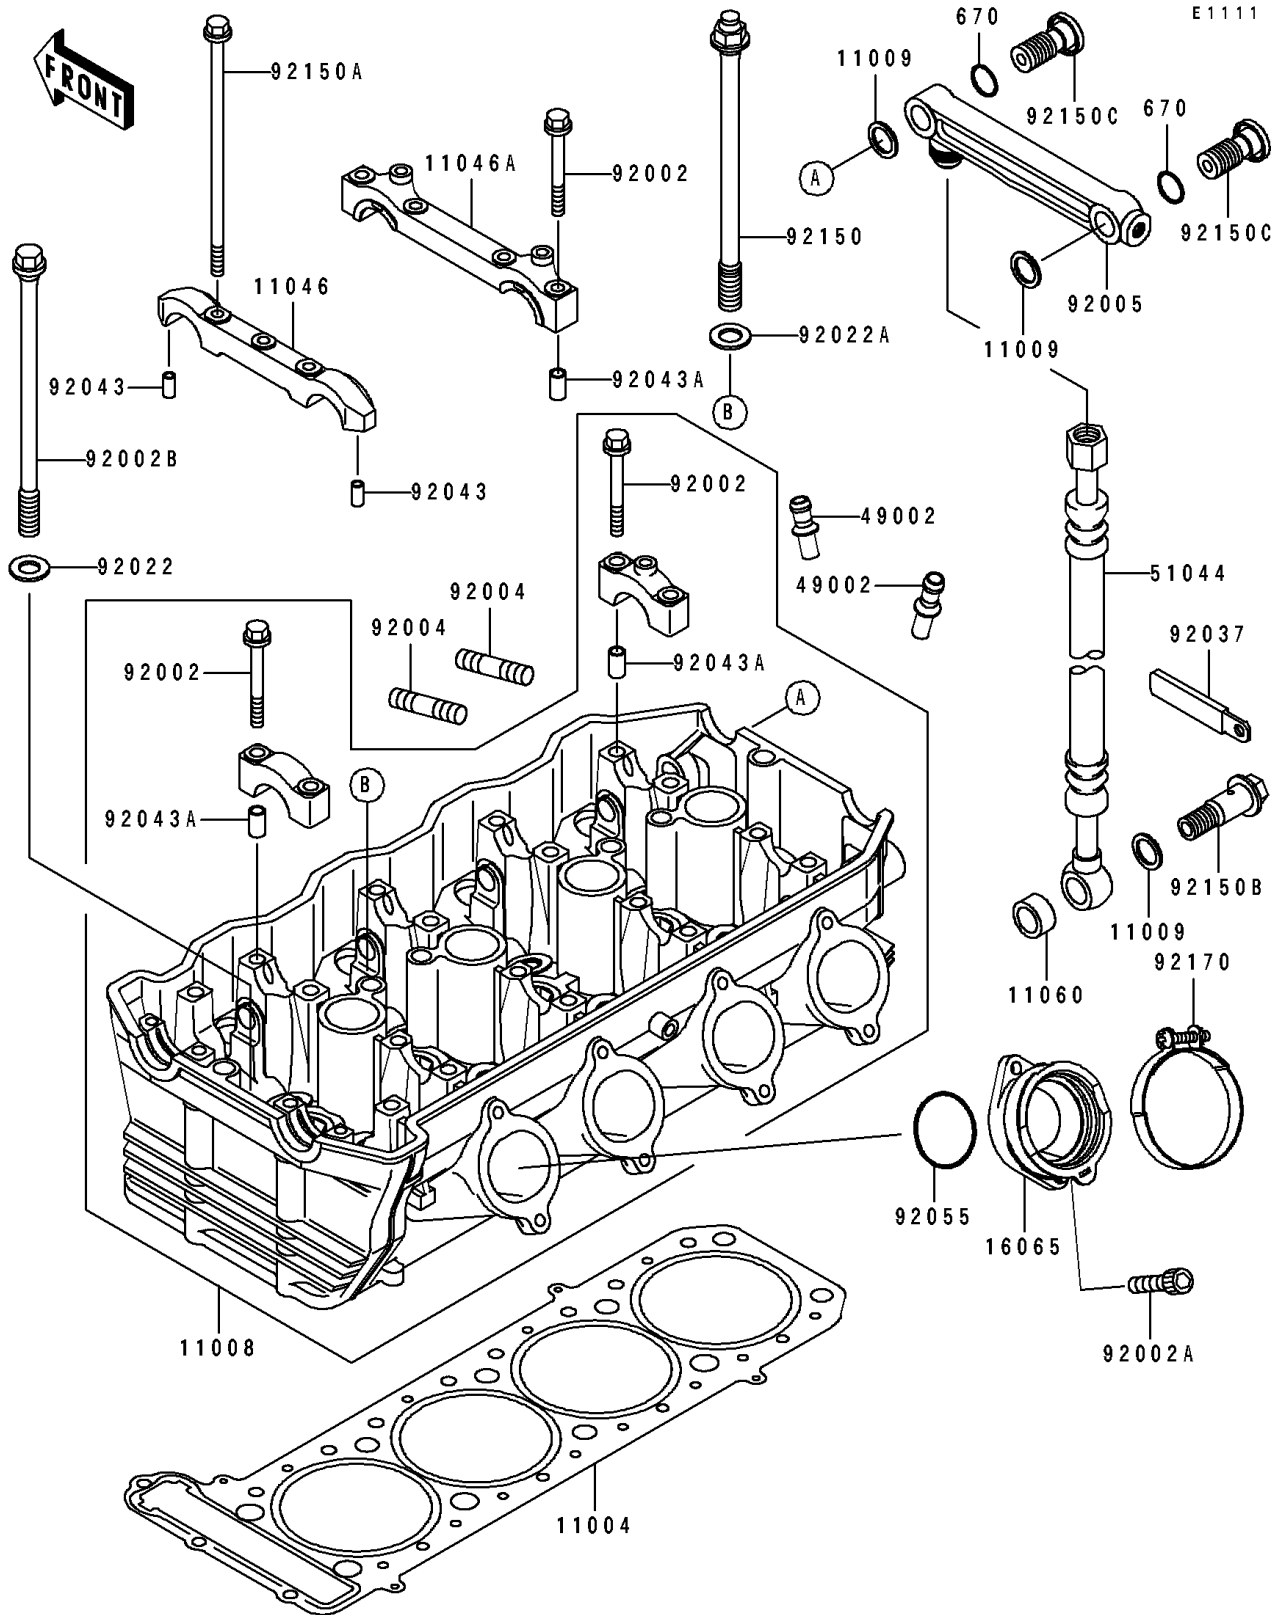

1996 GPZ 1100 ABS

PARTS DIAGRAM

Cylinder Head

1996 GPZ 1100 ABS

PARTS LIST

Cylinder Head

ITEM NAME

PART NUMBER

QUANTITY
