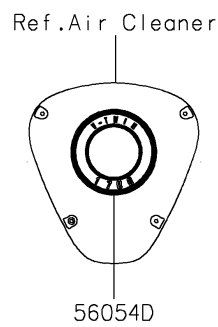

2025 Vulcan 1700 Voyager ABS

PARTS DIAGRAM

Decals(BRFNN/BRFNL)

F2861B

2025 Vulcan 1700 Voyager ABS

PARTS LIST

Decals(BRFNN/BRFNL)

ITEM NAME	PART NUMBER	QUANTITY
-----------	-------------	----------
