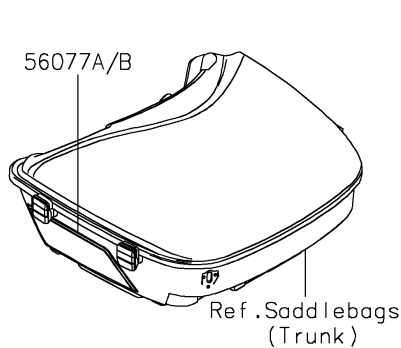

2025 Vulcan 1700 Voyager ABS

PARTS DIAGRAM

Decals(BRFNN/BRFNL)

F2861B

2025 Vulcan 1700 Voyager ABS

PARTS LIST

Decals(BRFNN/BRFNL)

ITEM NAME	PART NUMBER	QUANTITY
-----------	-------------	----------
