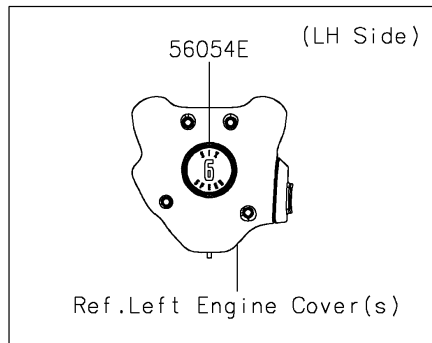

2025 Vulcan 1700 Voyager ABS

PARTS DIAGRAM

Decals(BRFNN/BRFNL)

F2861B

2025 Vulcan 1700 Voyager ABS

PARTS LIST

Decals(BRFNN/BRFNL)

ITEM NAME	PART NUMBER	QUANTITY
-----------	-------------	----------
