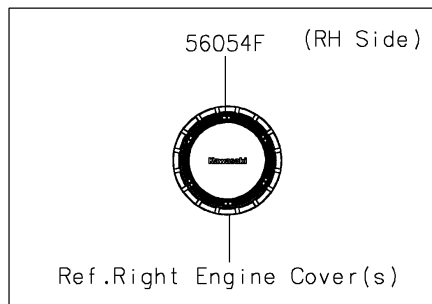

2025 Vulcan 1700 Voyager ABS

PARTS DIAGRAM

Decals(BRFNN/BRFNL)

F2861B

2025 Vulcan 1700 Voyager ABS

PARTS LIST

Decals(BRFNN/BRFNL)

ITEM NAME	PART NUMBER	QUANTITY
-----------	-------------	----------
