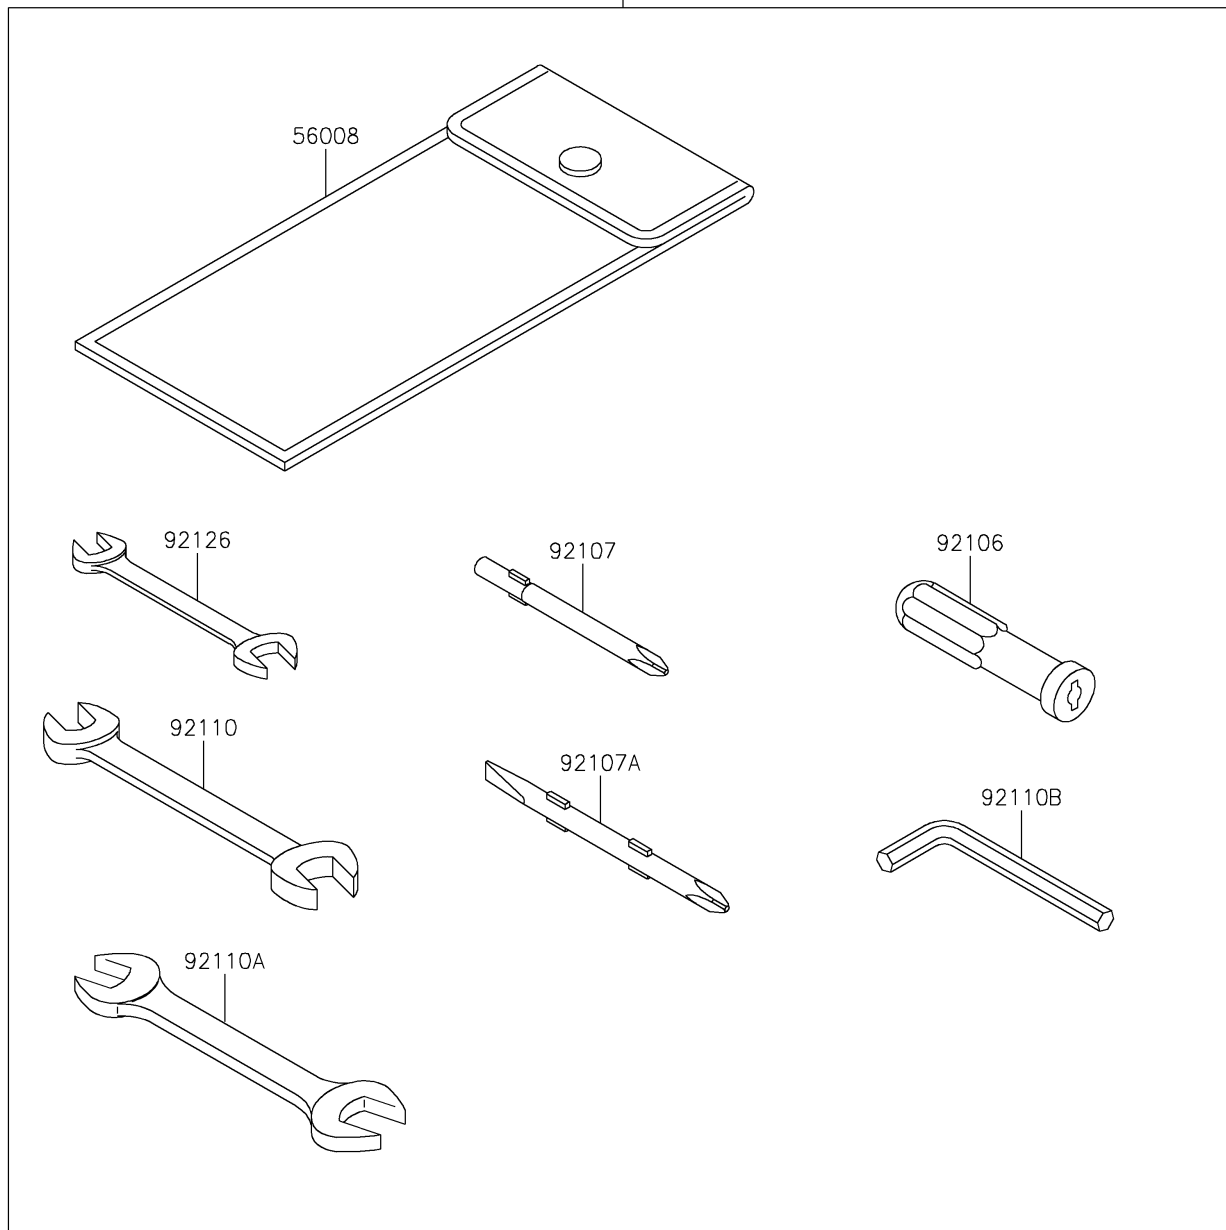

2025 Vulcan 1700 Voyager ABS

PARTS DIAGRAM

Owner's Tools

56007

F2810

2025 Vulcan 1700 Voyager ABS

PARTS LIST

Owner's Tools

ITEM NAME

PART NUMBER

QUANTITY
