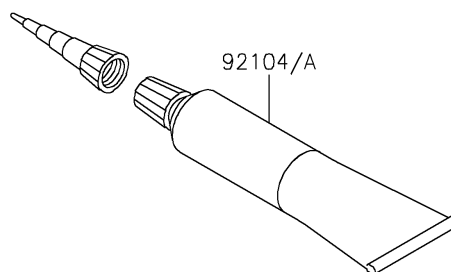

2025 Vulcan 1700 Voyager ABS

PARTS DIAGRAM

Owner's Tools

56007

F2810

2025 Vulcan 1700 Voyager ABS

PARTS LIST

Owner's Tools

ITEM NAME

PART NUMBER

QUANTITY
