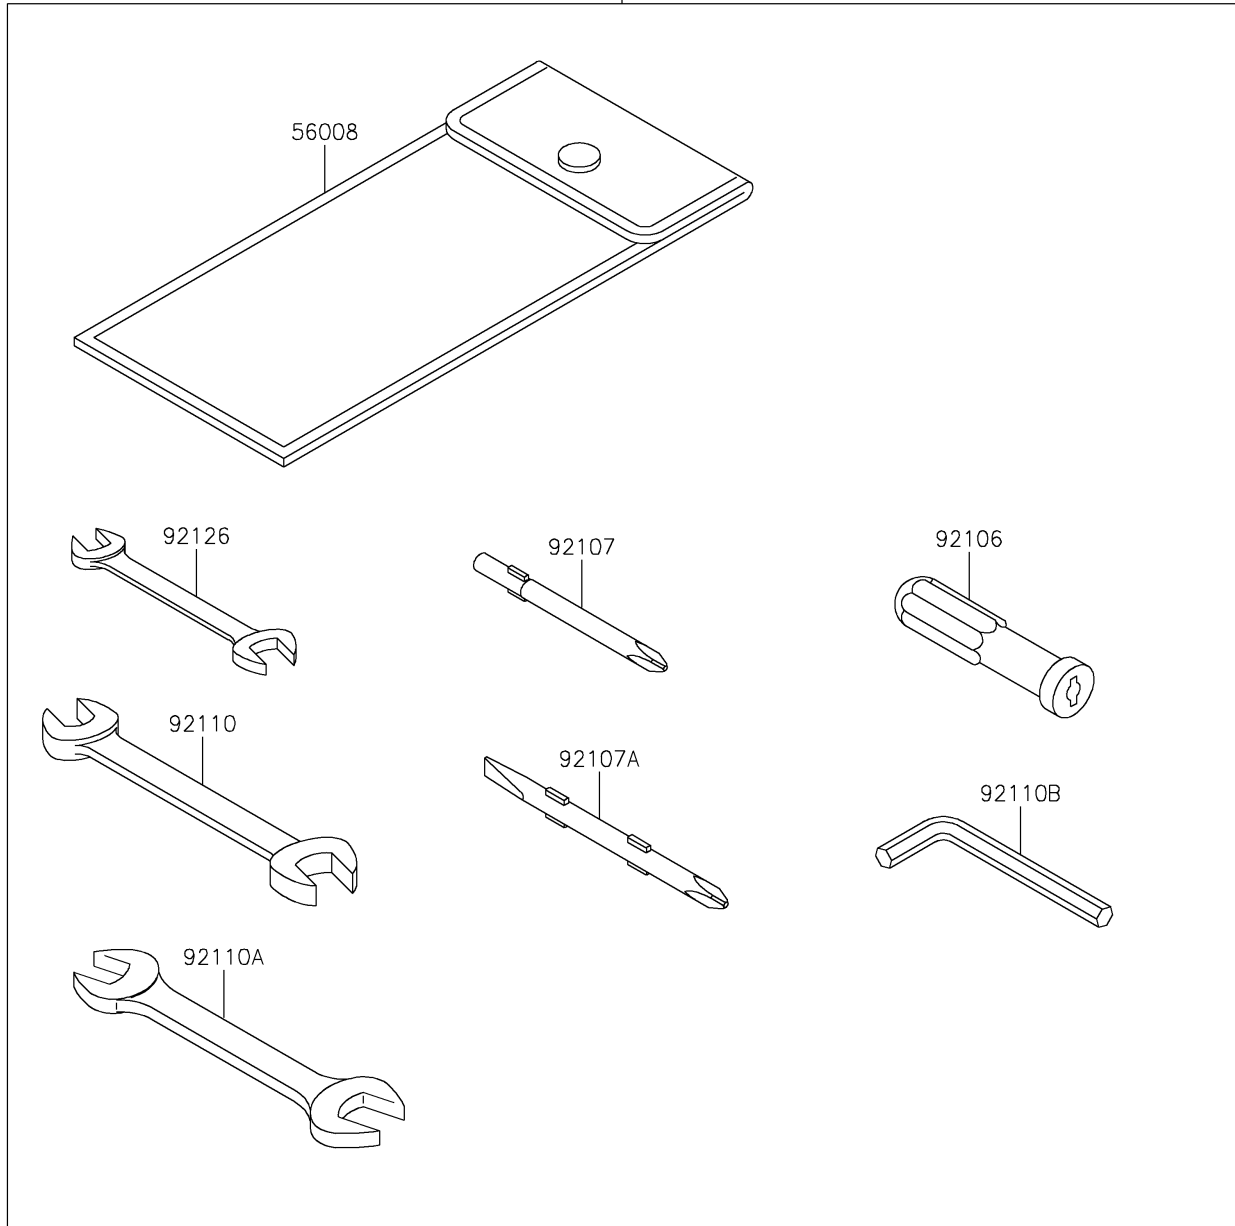

2022 Vulcan® 1700 Voyager ABS

PARTS DIAGRAM

Owner's Tools

56007

F2810

2022 Vulcan® 1700 Voyager ABS

PARTS LIST Owner's Tools

Kawasaki
Let the Good Times Roll®

ITEM NAME

PART NUMBER

QUANTITY
