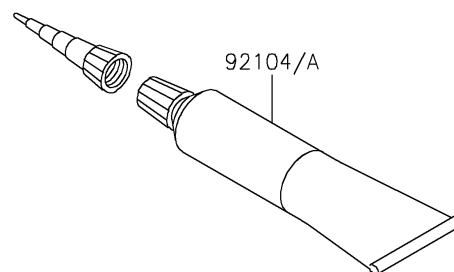

2022 Vulcan® 1700 Voyager ABS

PARTS DIAGRAM

Owner's Tools

56007

F2810

2022 Vulcan® 1700 Voyager ABS

PARTS LIST Owner's Tools

Kawasaki
Let the Good Times Roll®

ITEM NAME

PART NUMBER

QUANTITY
