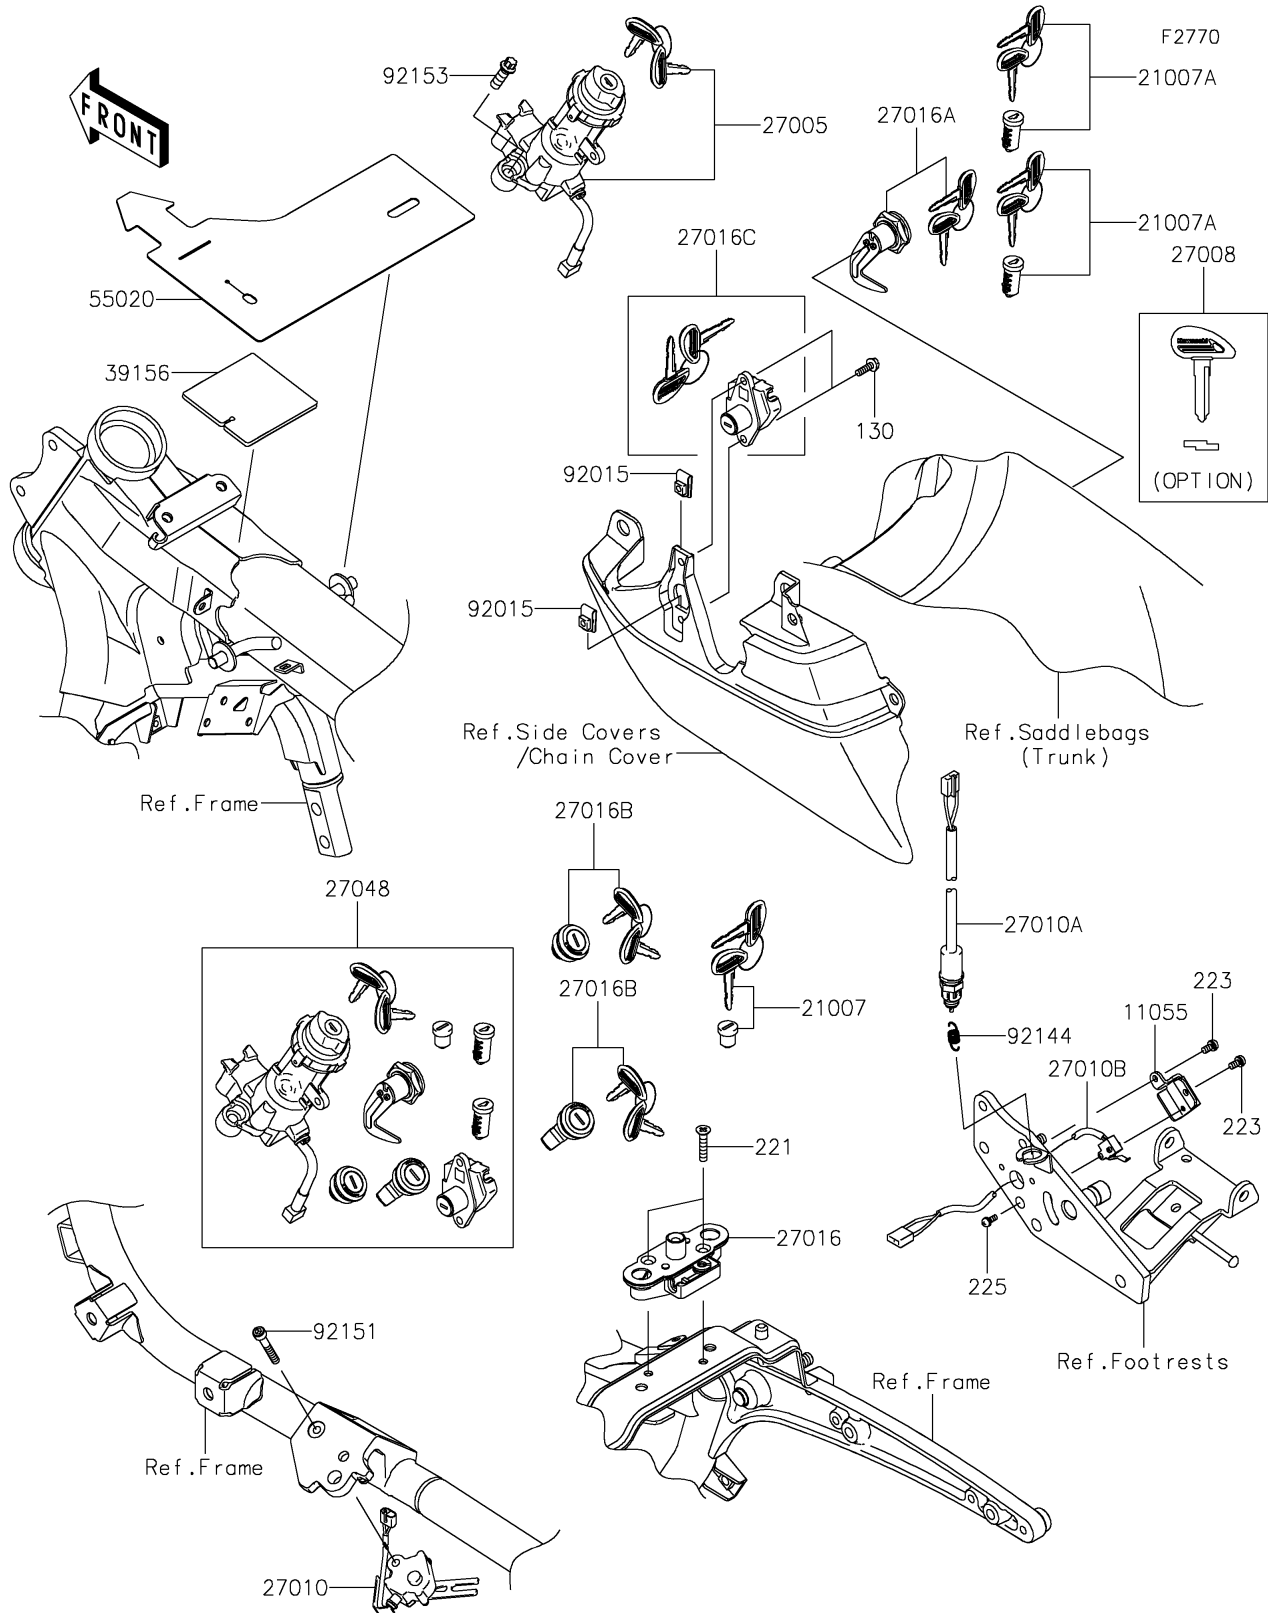

# 2025 Vulcan 1700 Voyager ABS

## PARTS DIAGRAM

## PARTS LIST

Ignition Switch/Locks/Reflectors

**ITEM NAME**

**PART NUMBER**

**QUANTITY**

---