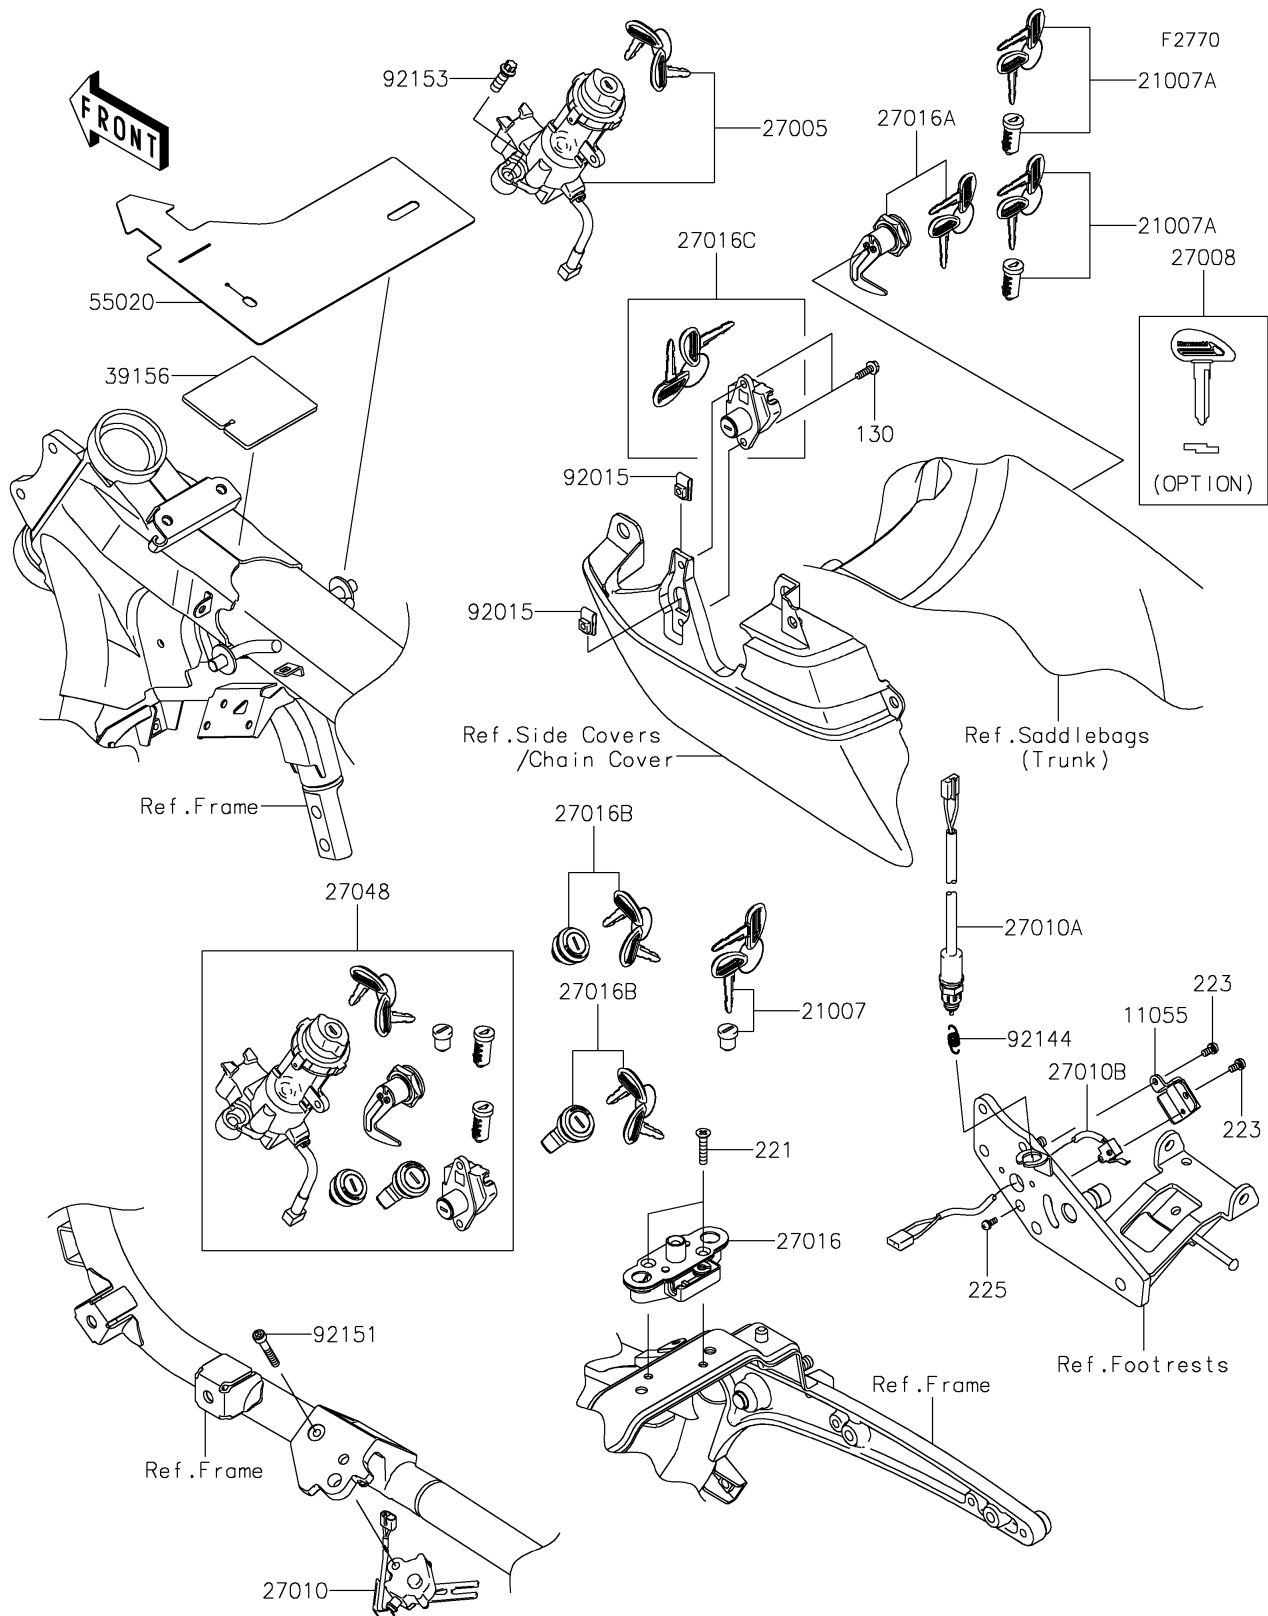

2024 Vulcan 1700 Voyager ABS

PARTS DIAGRAM

Ignition Switch/Locks/Reflectors

2024 Vulcan 1700 Voyager ABS

PARTS LIST

Ignition Switch/Locks/Reflectors

ITEM NAME

PART NUMBER

QUANTITY
