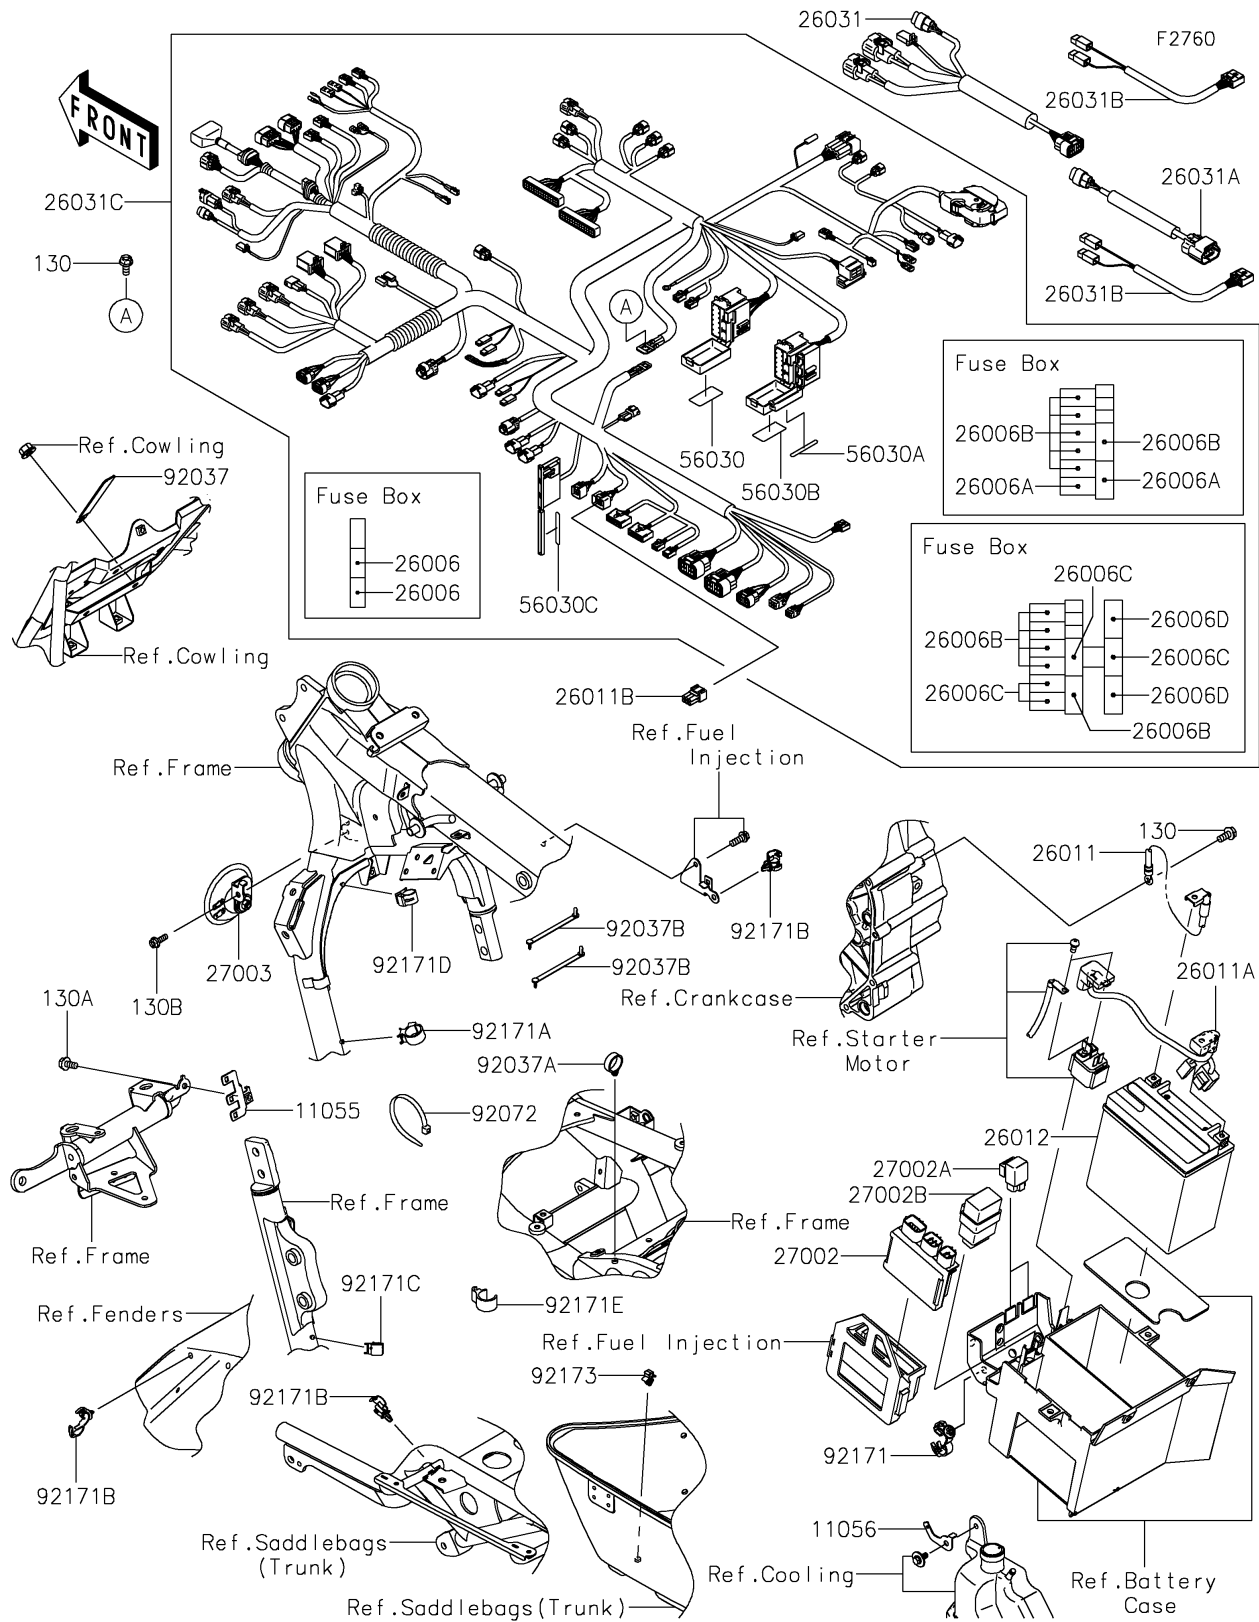

2023 VULCAN® 1700 VOYAGER® ABS

Kawasaki
Let the Good Times Roll®

PARTS DIAGRAM

Chassis Electrical Equipment

2023 VULCAN® 1700 VOYAGER® ABS

PARTS LIST

Chassis Electrical Equipment

ITEM NAME	PART NUMBER	QUANTITY
-----------	-------------	----------
