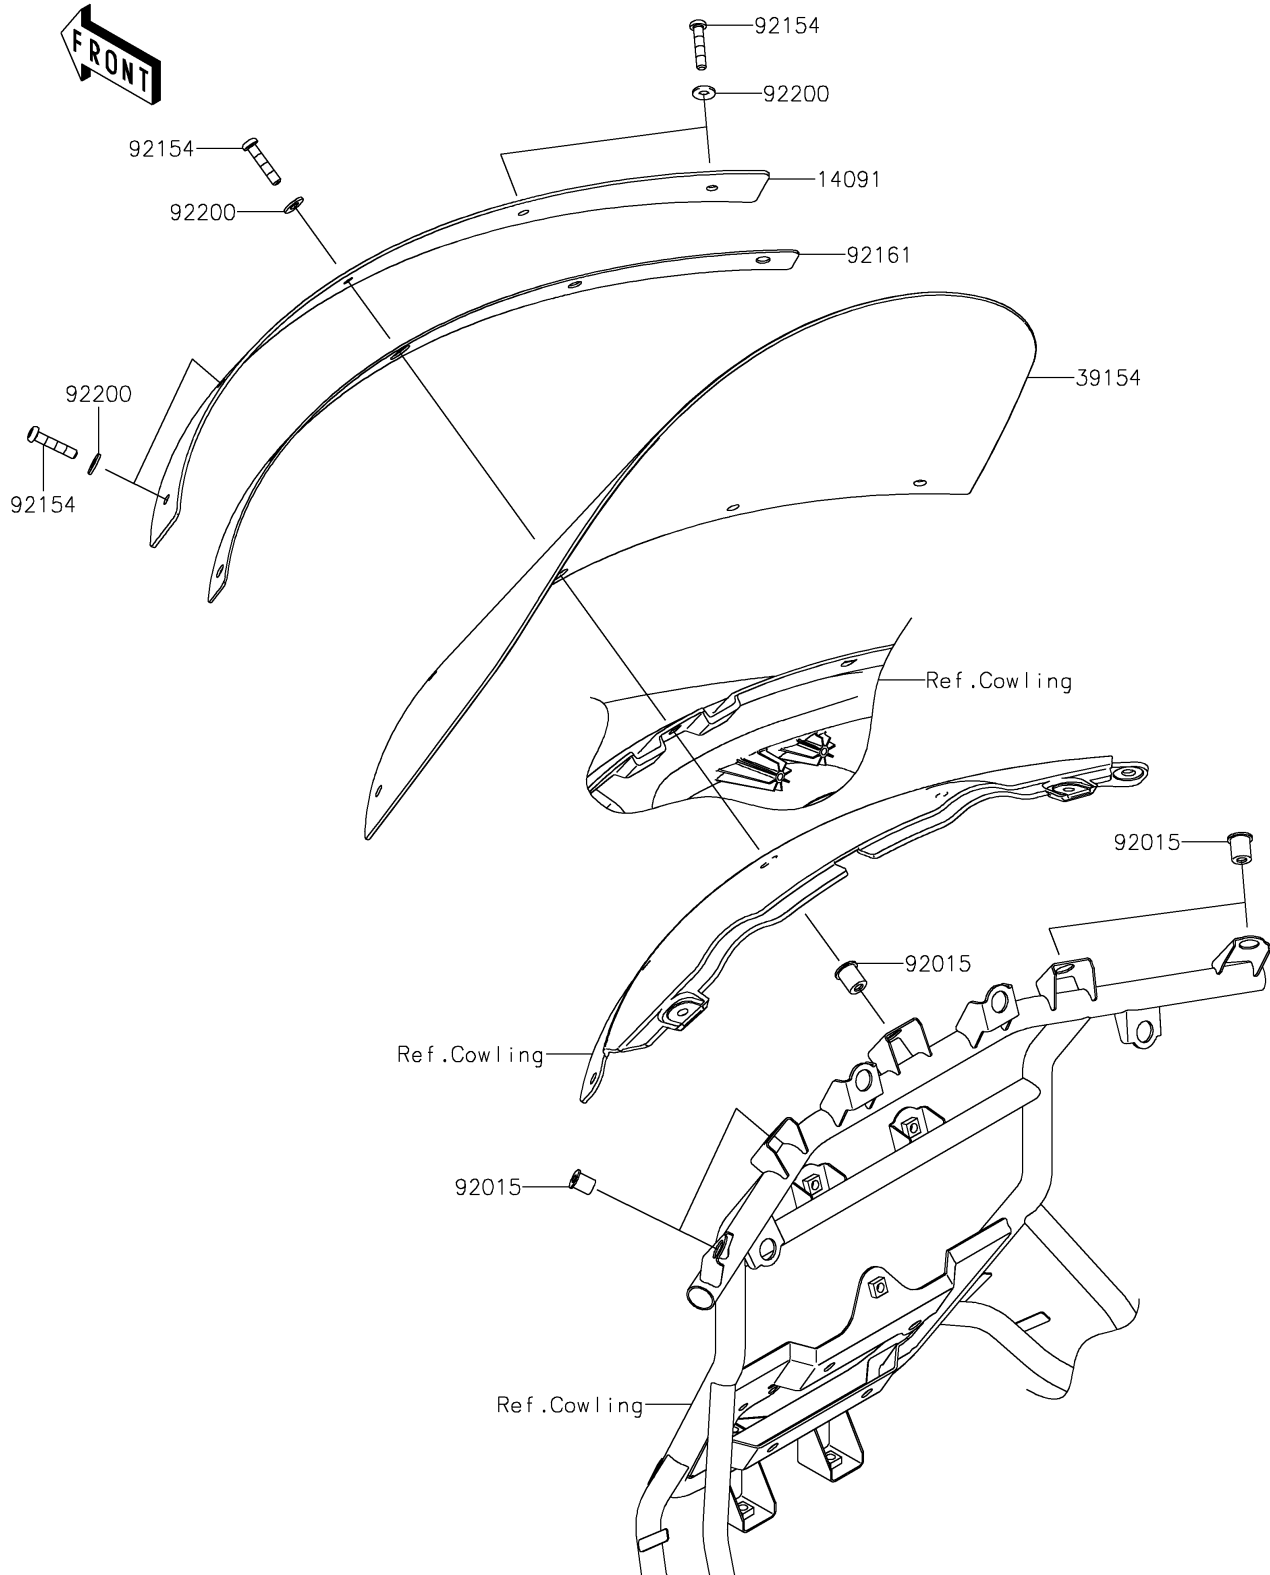

2022 Vulcan® 1700 Voyager ABS

PARTS DIAGRAM

Windshield

F2645

2022 Vulcan® 1700 Voyager ABS

PARTS LIST

Windshield

Kawasaki
Let the Good Times Roll®

ITEM NAME

PART NUMBER

QUANTITY
