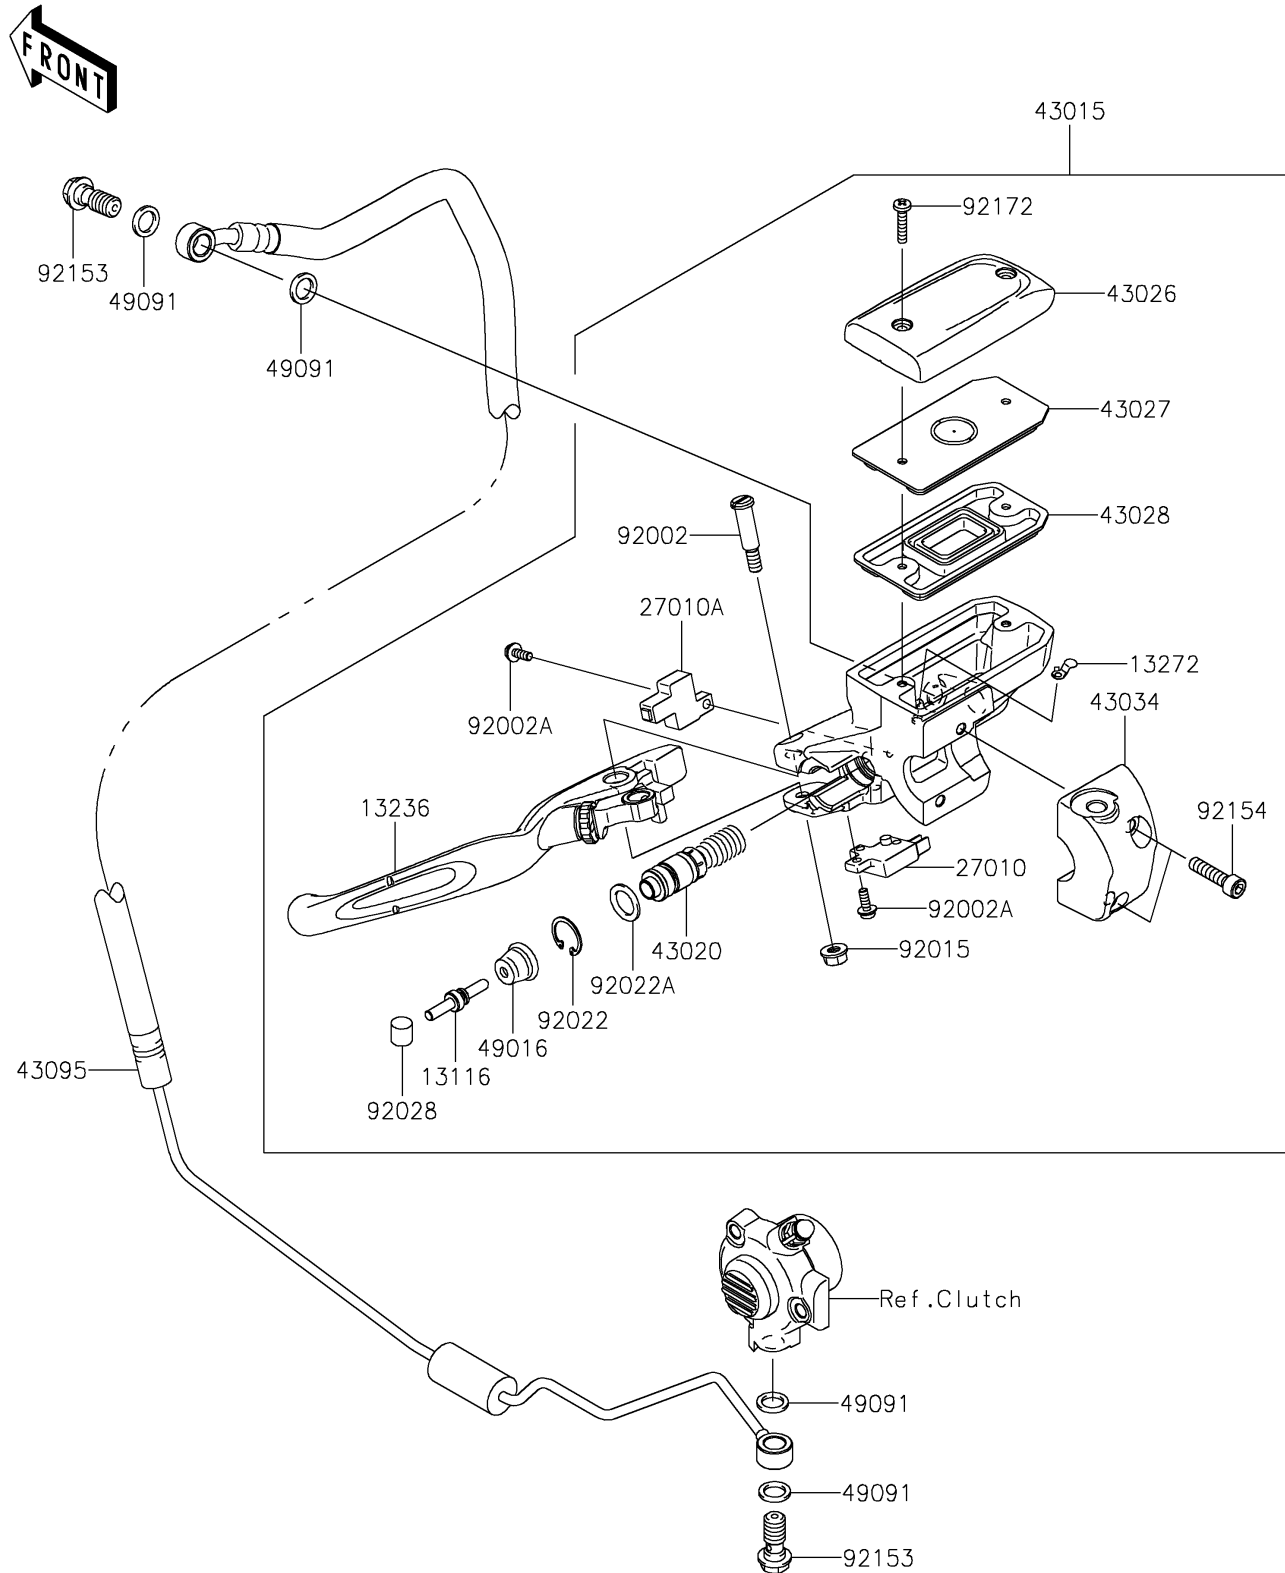

2025 Vulcan 1700 Voyager ABS

PARTS DIAGRAM

Clutch Master Cylinder

F2380

2025 Vulcan 1700 Voyager ABS

PARTS LIST

Clutch Master Cylinder

ITEM NAME	PART NUMBER	QUANTITY
-----------	-------------	----------
