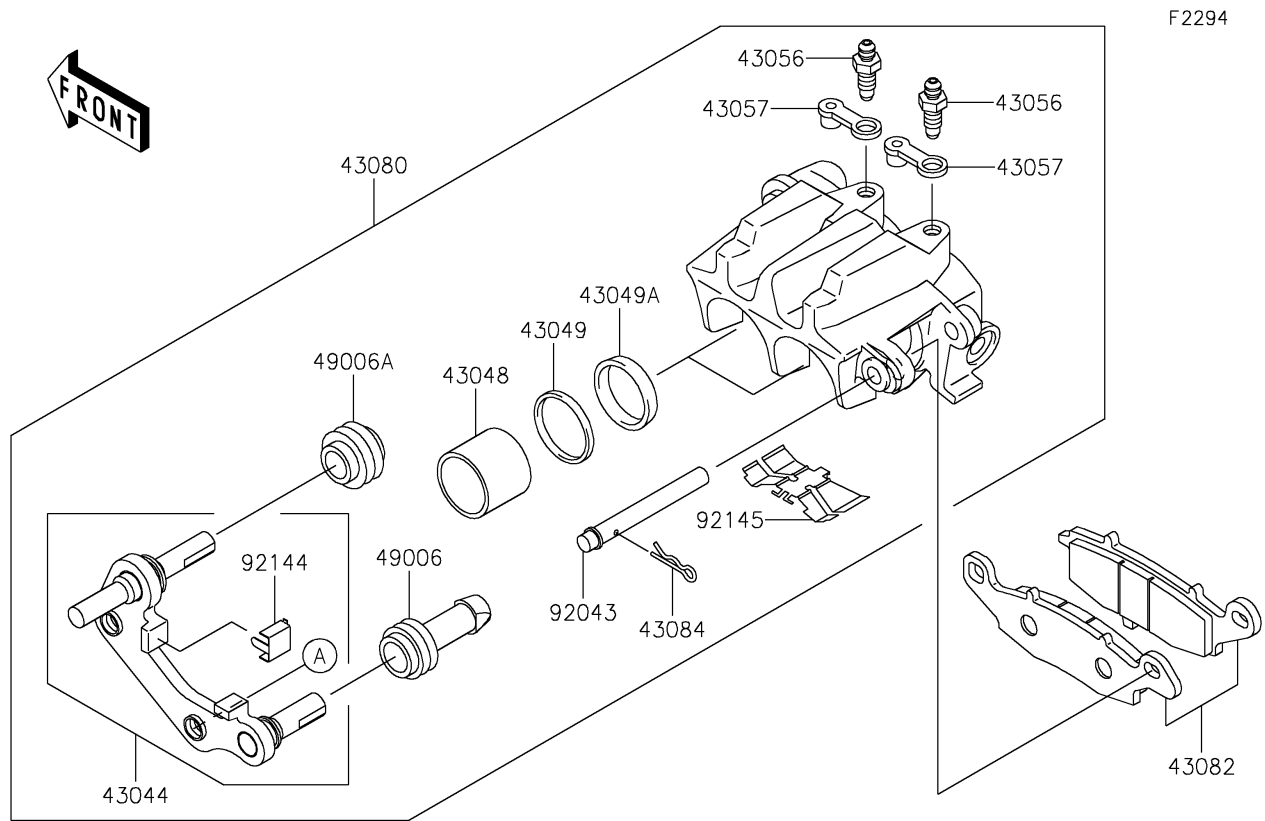

2025 Vulcan 1700 Voyager ABS

PARTS DIAGRAM

Rear Brake

F2294

2025 Vulcan 1700 Voyager ABS

PARTS LIST

Rear Brake

ITEM NAME	PART NUMBER	QUANTITY
-----------	-------------	----------
