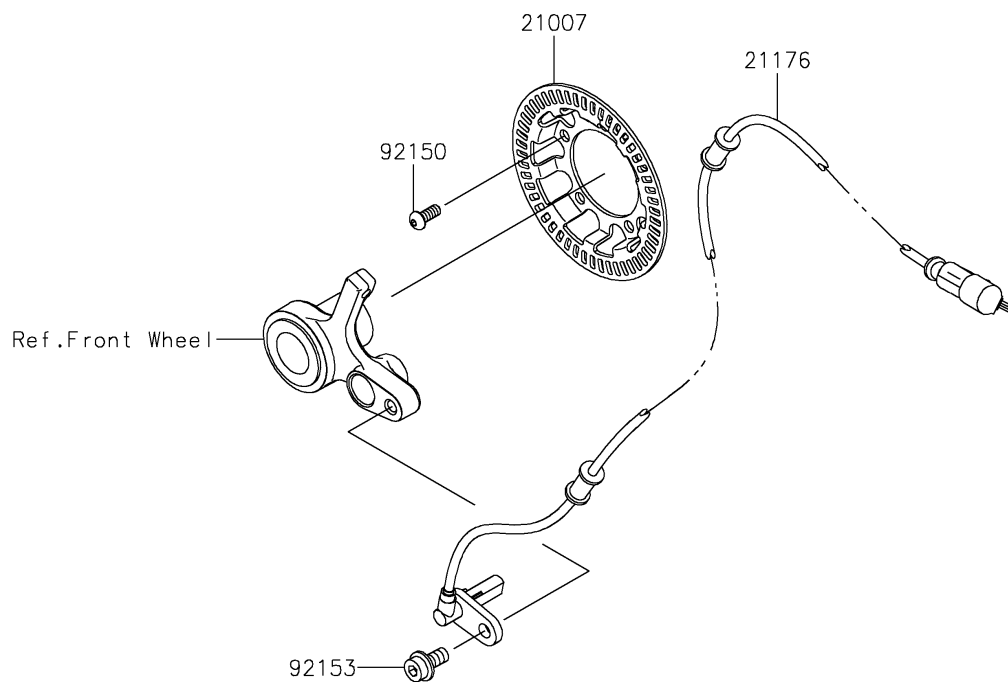

2022 Vulcan® 1700 Voyager ABS

PARTS DIAGRAM Front Master Cylinder

F2291

2022 Vulcan® 1700 Voyager ABS

PARTS LIST

Front Master Cylinder

ITEM NAME	PART NUMBER	QUANTITY
-----------	-------------	----------
