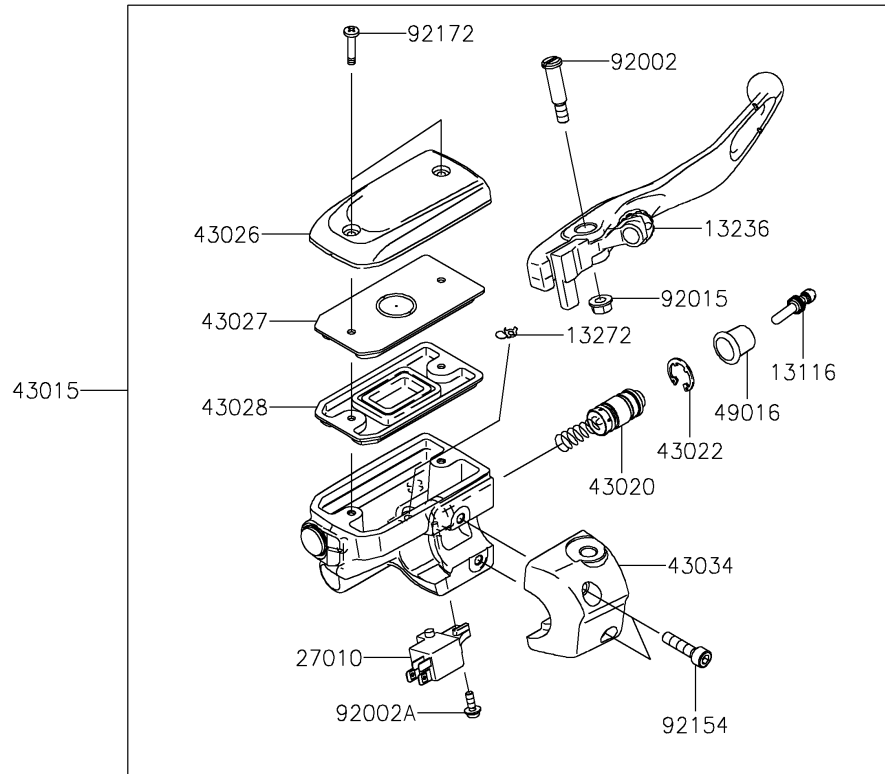

2022 Vulcan® 1700 Voyager ABS

PARTS DIAGRAM Front Master Cylinder

F2291

2022 Vulcan® 1700 Voyager ABS

PARTS LIST

Front Master Cylinder

ITEM NAME	PART NUMBER	QUANTITY
-----------	-------------	----------
