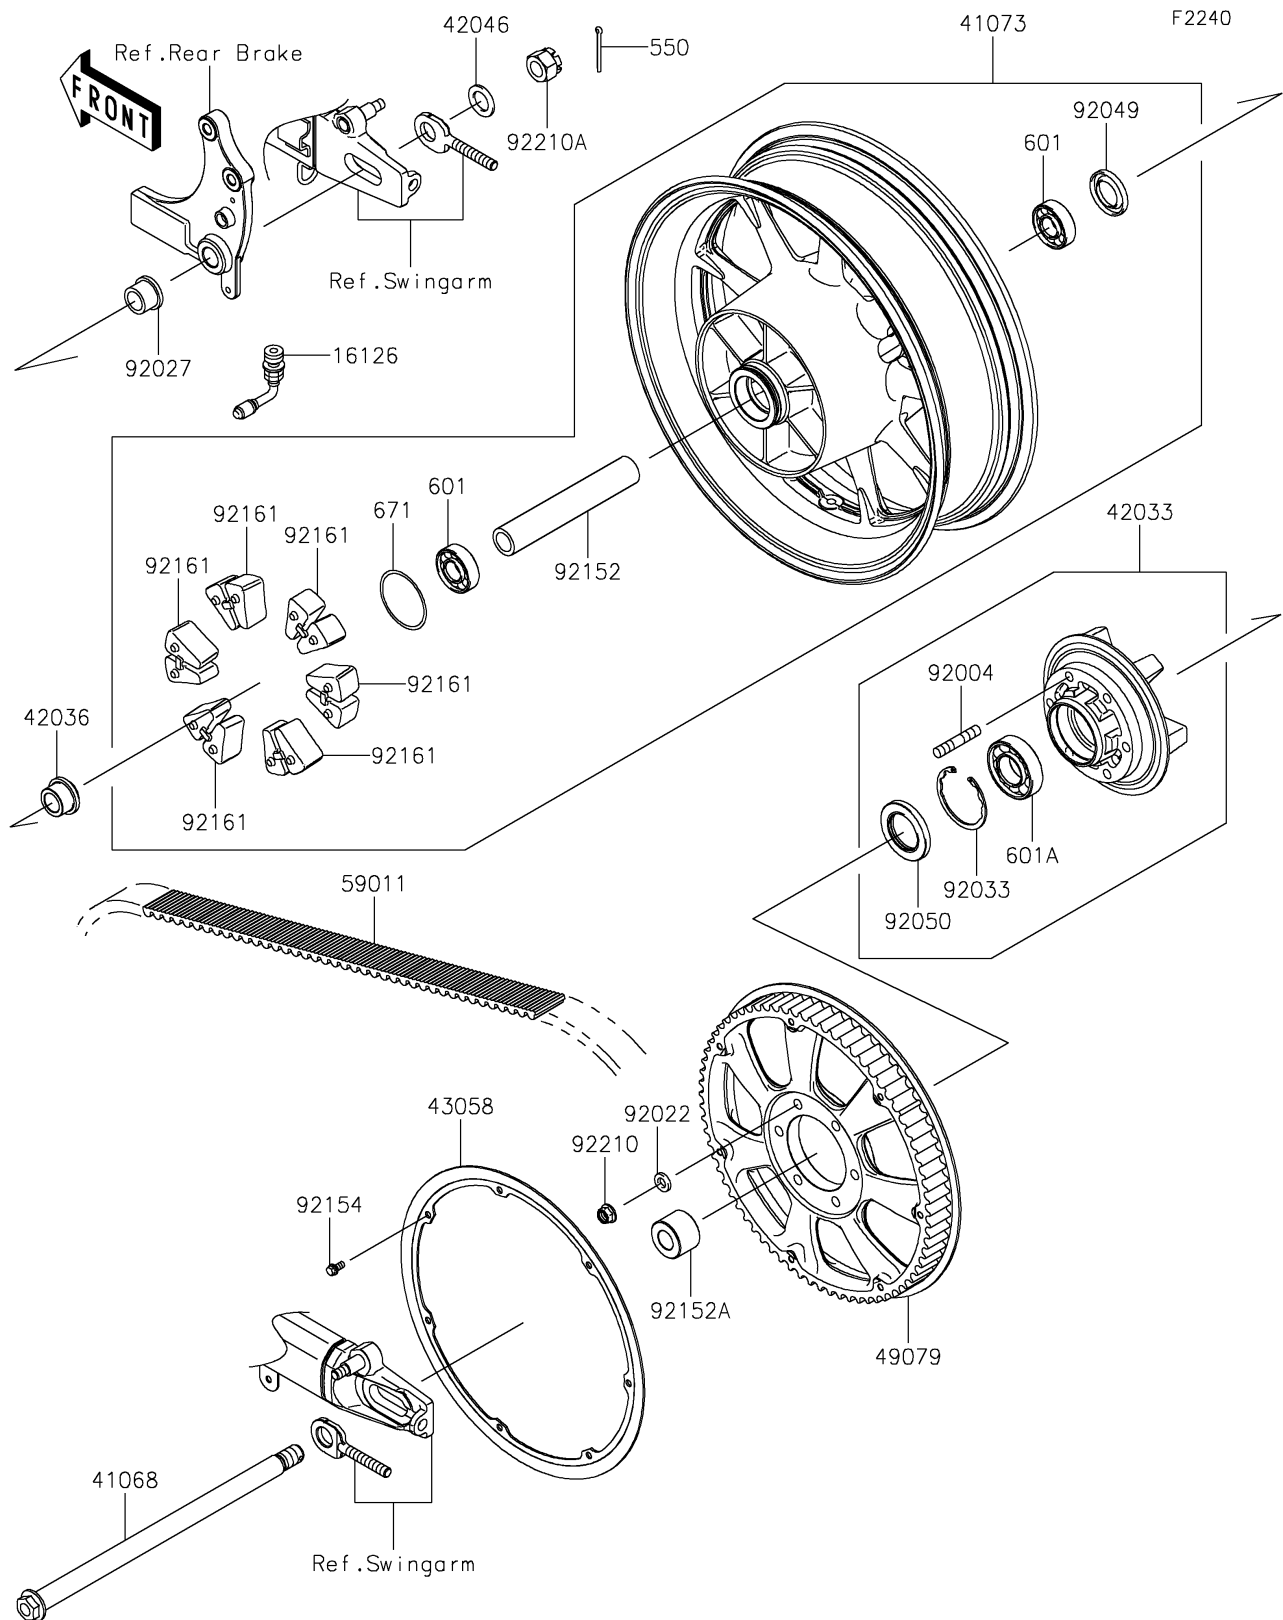

2025 Vulcan 1700 Voyager ABS

PARTS DIAGRAM

Rear Wheel/Chain

2025 Vulcan 1700 Voyager ABS

PARTS LIST

Rear Wheel/Chain

ITEM NAME	PART NUMBER	QUANTITY
-----------	-------------	----------
