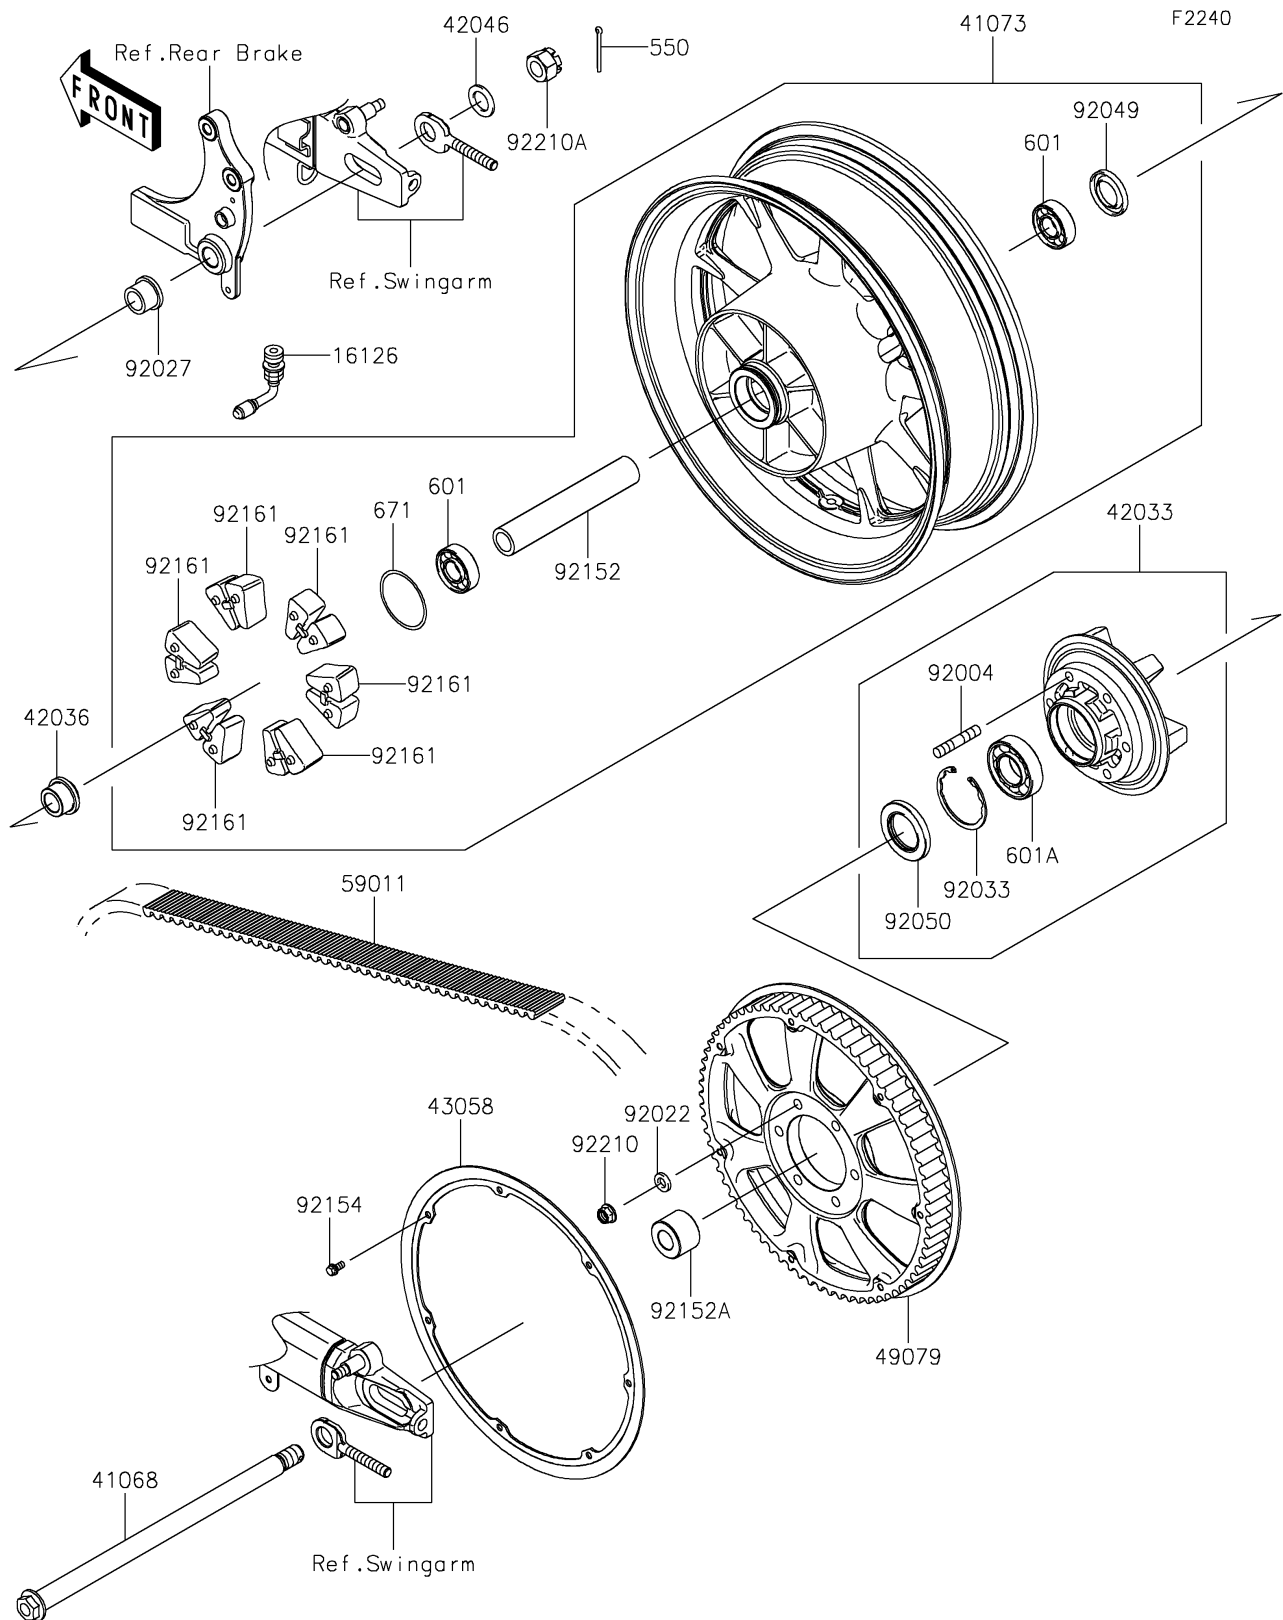

2022 Vulcan® 1700 Voyager ABS

Kawasaki
Let the Good Times Roll®

PARTS DIAGRAM

Rear Wheel/Chain

2022 Vulcan® 1700 Voyager ABS

PARTS LIST

Rear Wheel/Chain

ITEM NAME	PART NUMBER	QUANTITY
-----------	-------------	----------
