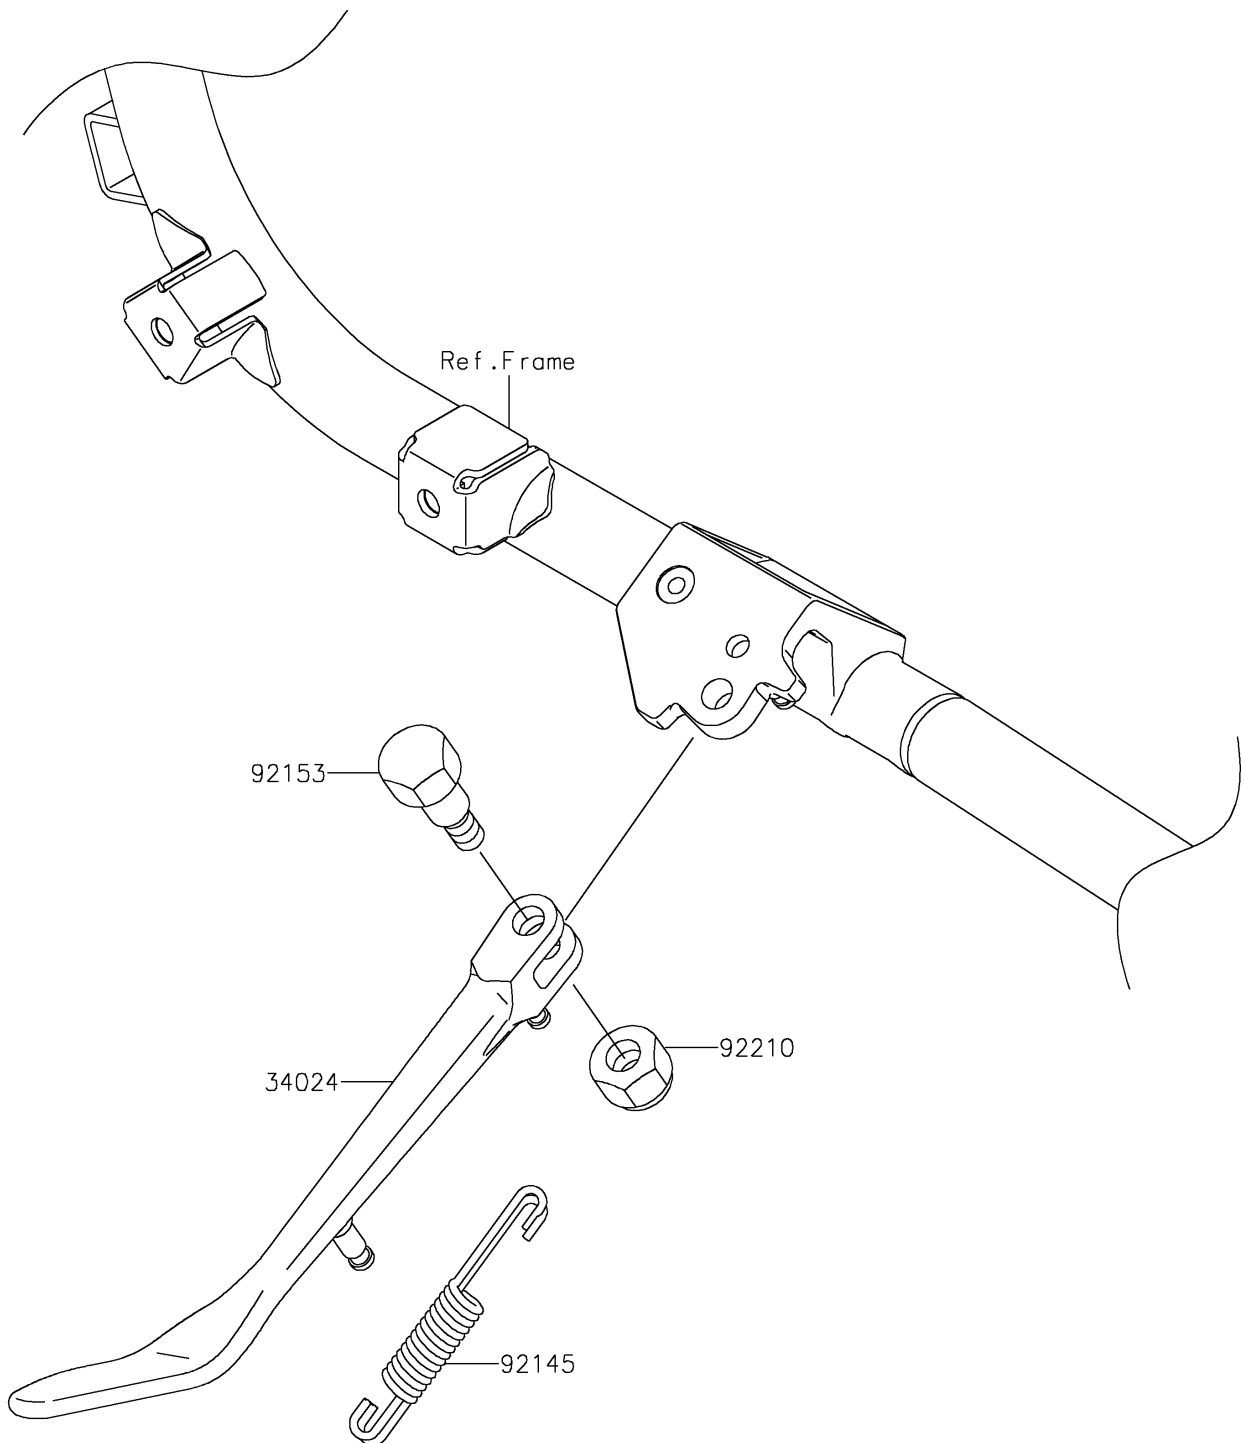

2024 Vulcan 1700 Voyager ABS

PARTS DIAGRAM

Stand(s)

F2190

2024 Vulcan 1700 Voyager ABS

PARTS LIST

Stand(s)

ITEM NAME

PART NUMBER

QUANTITY
