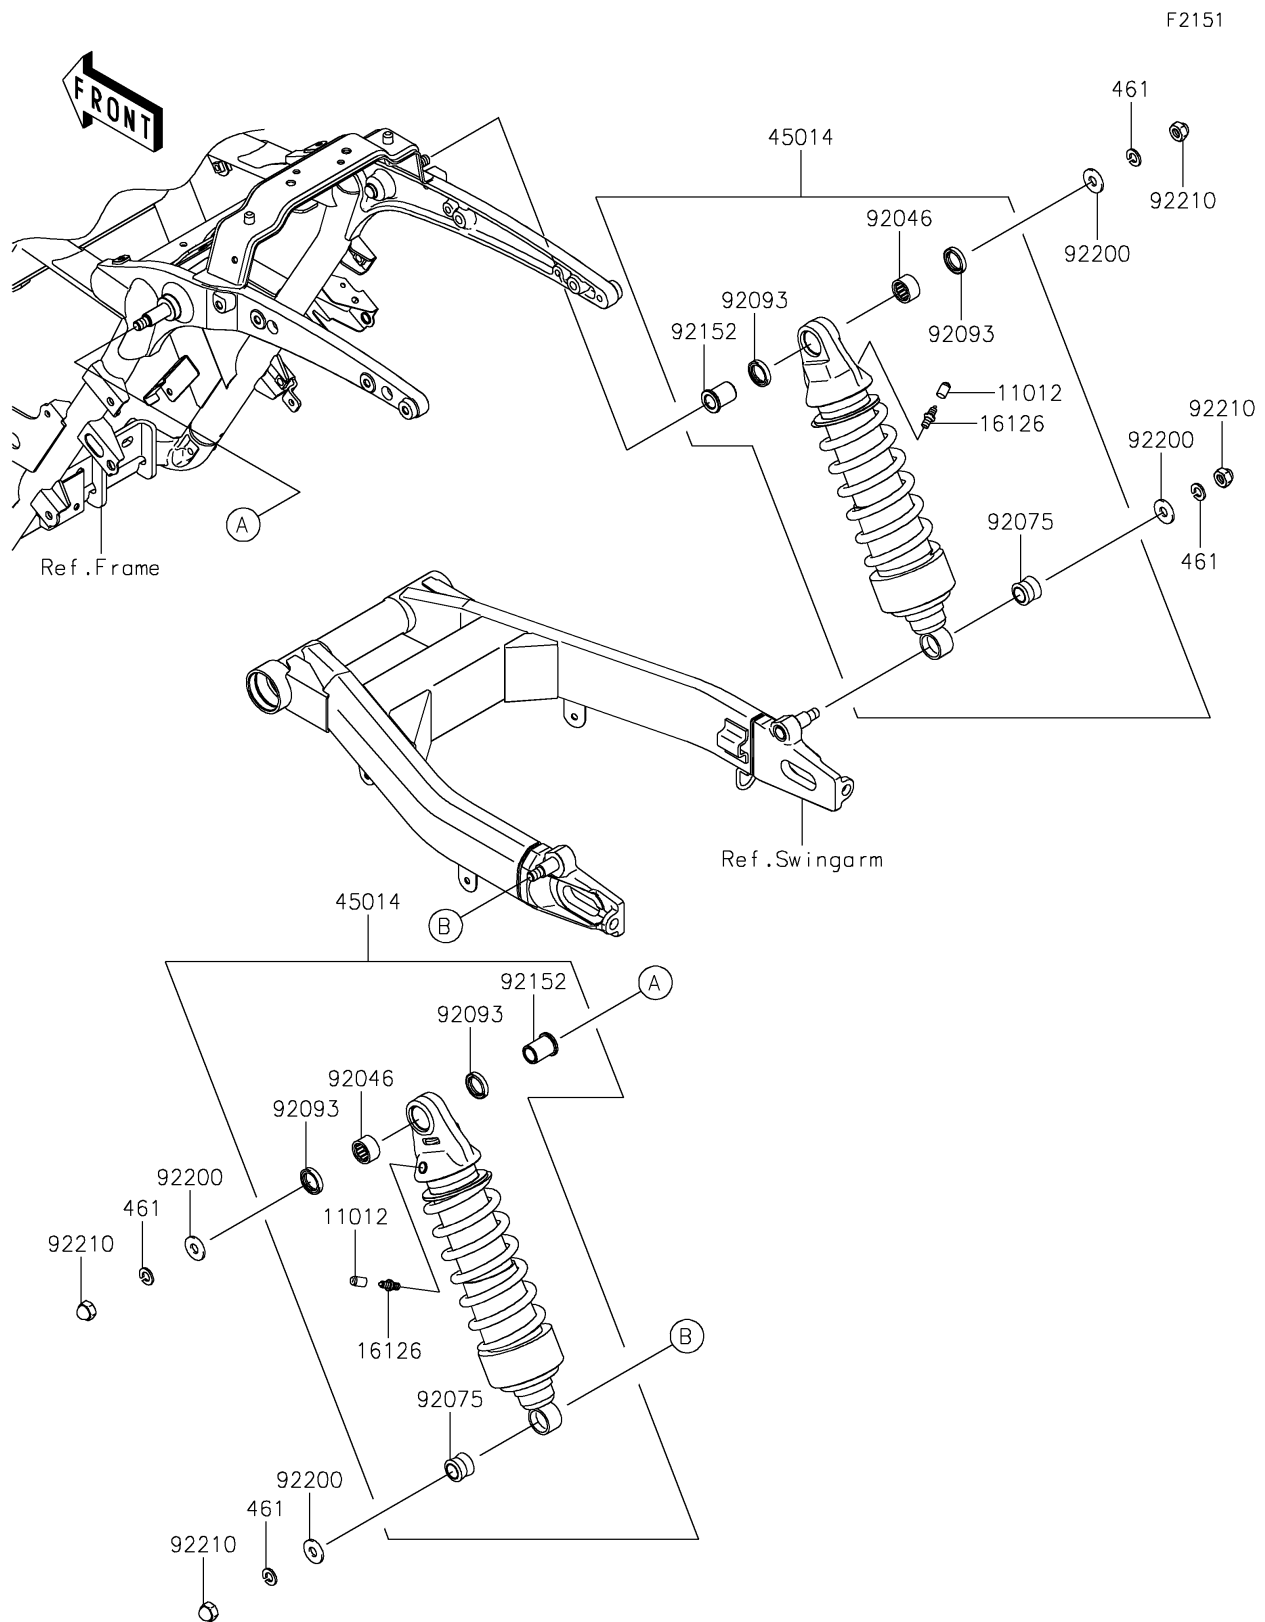

2025 Vulcan 1700 Voyager ABS

PARTS DIAGRAM

Suspension/Shock Absorber

2025 Vulcan 1700 Voyager ABS

PARTS LIST

Suspension/Shock Absorber

ITEM NAME	PART NUMBER	QUANTITY
CAP (Ref # 11012)	11012-1283	2
VALVE,AIR (Ref # 16126)	16126-0013	2
SHOCKABSORBER (Ref # 45014)	45014-0208	2
BEARING-NEEDLE (Ref # 92046)	92046-1296	2
DAMPER,SHOCKABSORBER (Ref # 92075)	92075-1387	2
SEAL (Ref # 92093)	92093-1552	4
COLLAR (Ref # 92152)	92152-1336	2
WASHER,10.5X26X2.5 (Ref # 92200)	92200-1565	4
NUT,CAP,10MM (Ref # 92210)	92210-1128	4
WASHER-SPRING,10MM (Ref # 461)	461S1000	4