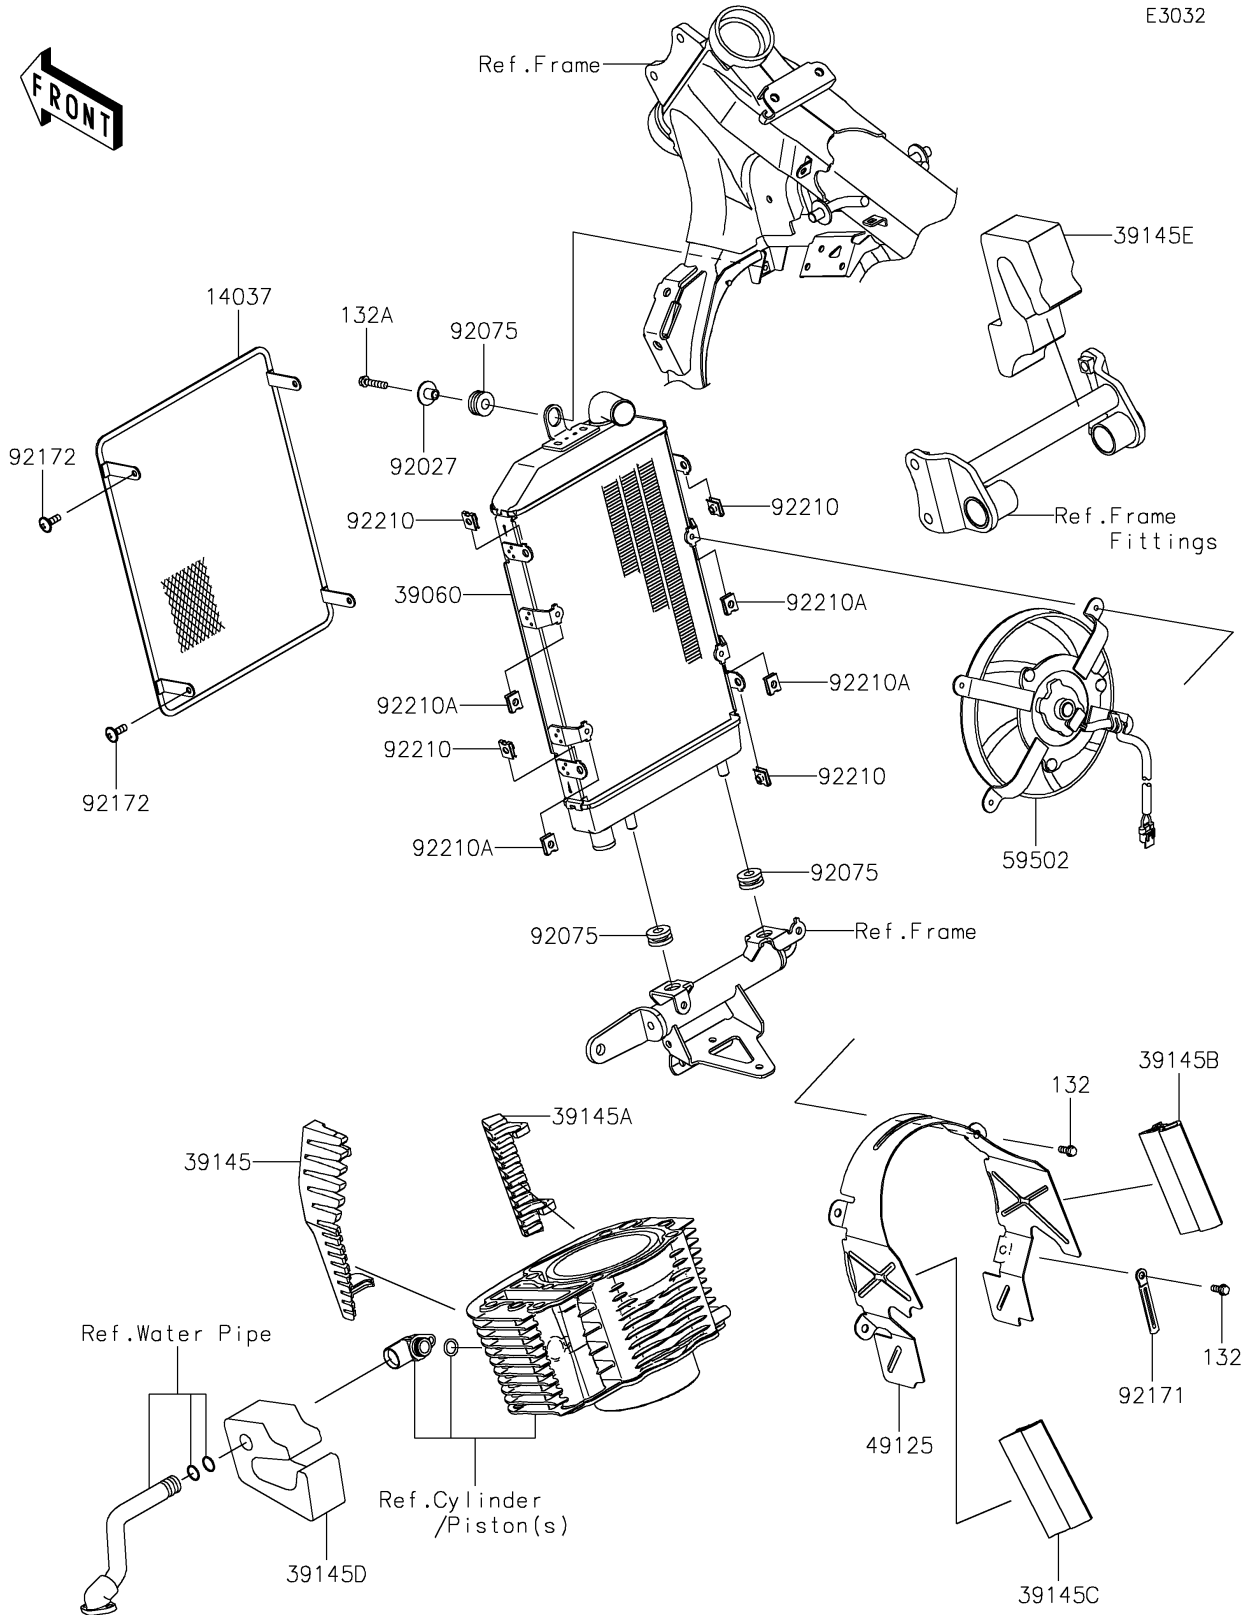

2022 Vulcan® 1700 Voyager ABS

PARTS DIAGRAM

Radiator

E3032

2022 Vulcan® 1700 Voyager ABS

PARTS LIST

Radiator

Kawasaki
Let the Good Times Roll®

ITEM NAME

PART NUMBER

QUANTITY
