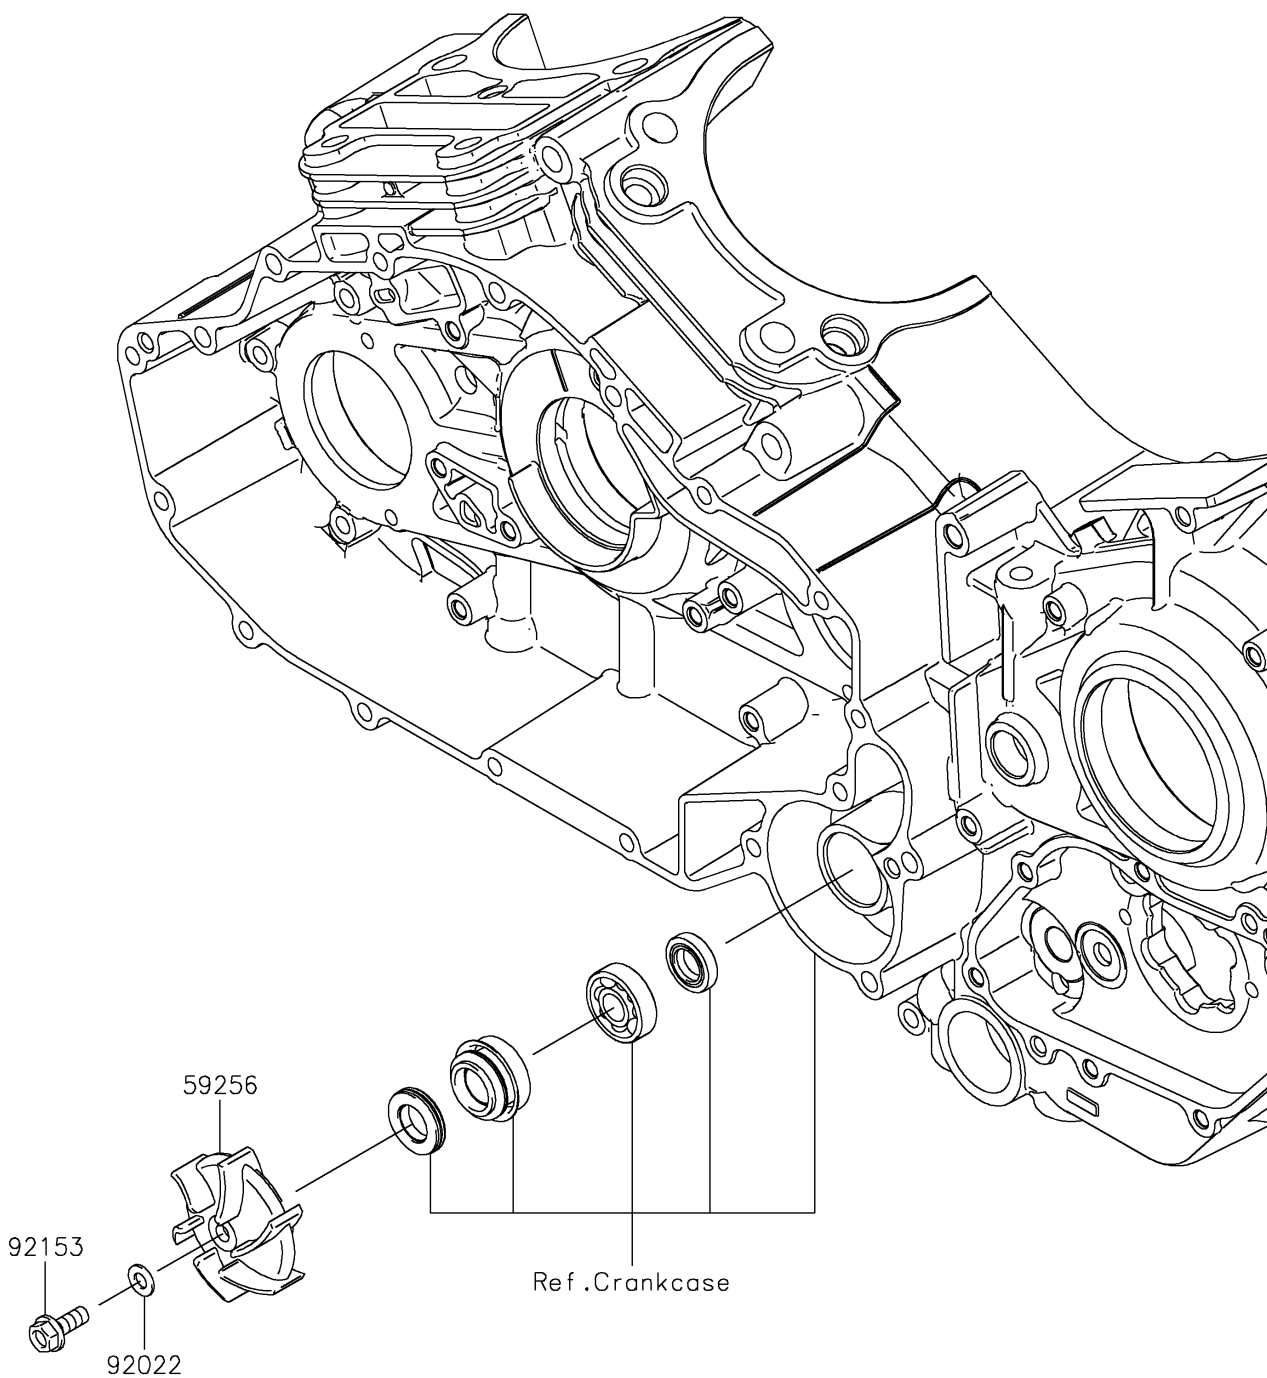

2025 Vulcan 1700 Voyager ABS

PARTS DIAGRAM

Water Pump

E3031

2025 Vulcan 1700 Voyager ABS

PARTS LIST

Water Pump

ITEM NAME

PART NUMBER

QUANTITY
