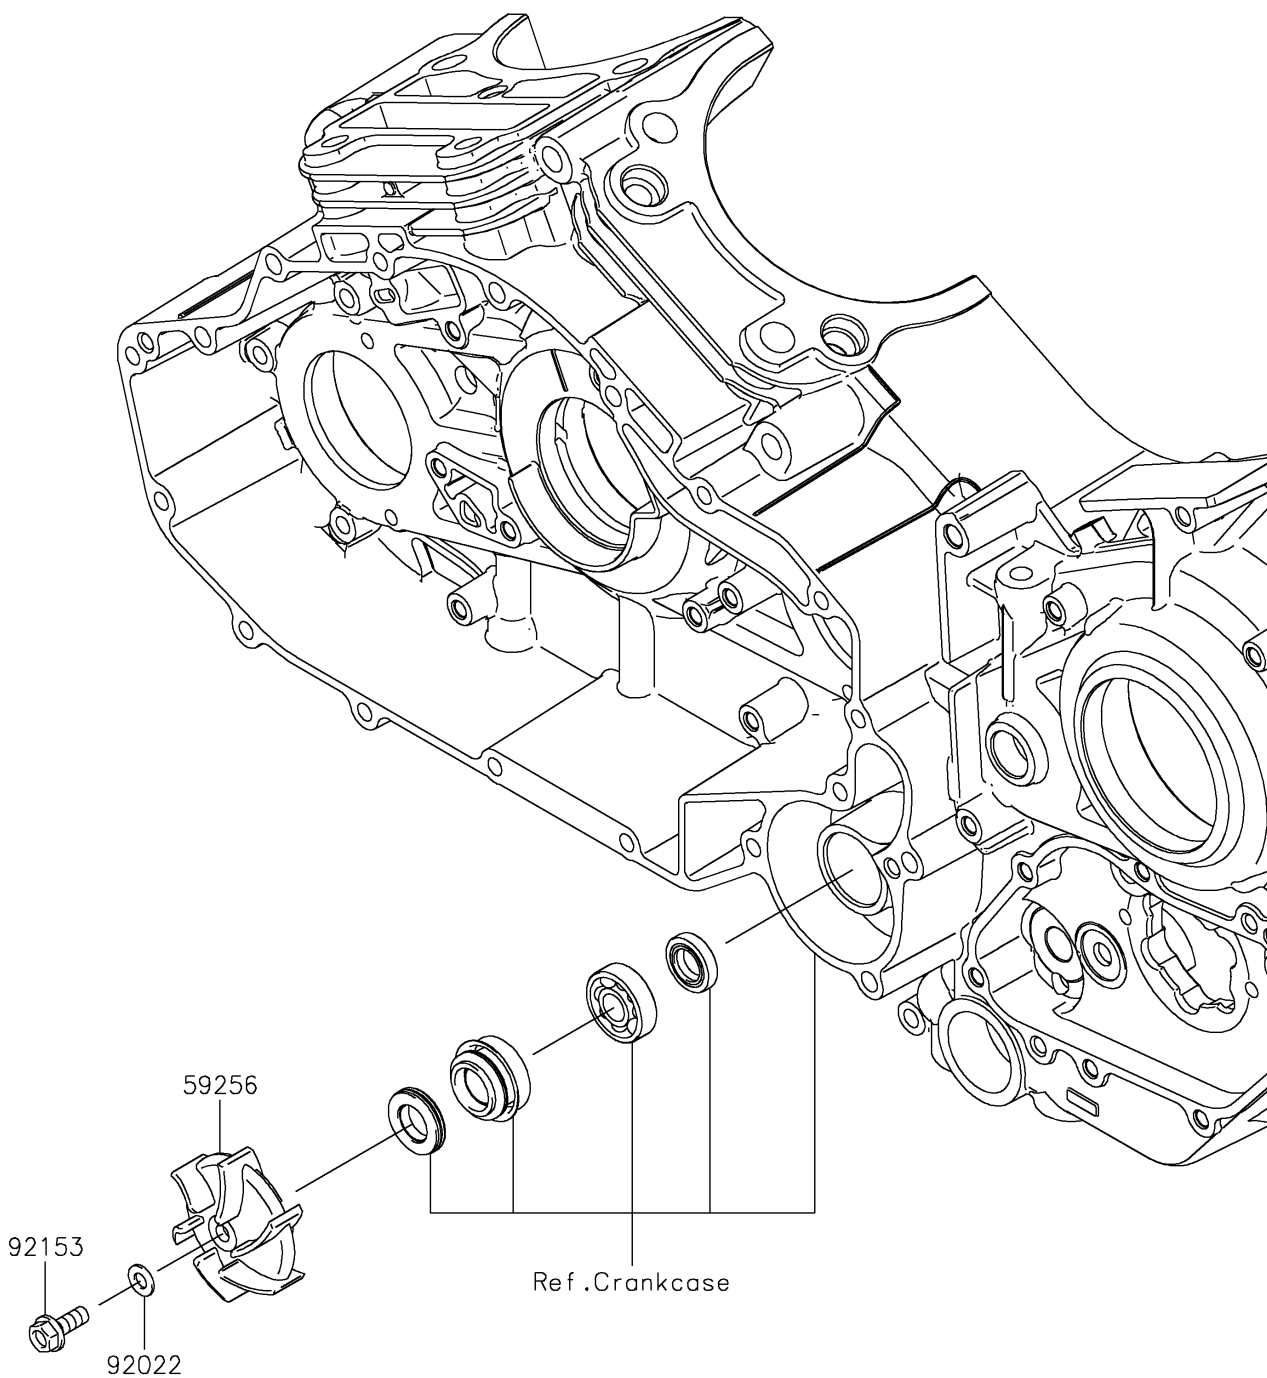

2024 Vulcan 1700 Voyager ABS

PARTS DIAGRAM

Water Pump

E3031

2024 Vulcan 1700 Voyager ABS

PARTS LIST

Water Pump

ITEM NAME	PART NUMBER	QUANTITY
-----------	-------------	----------
