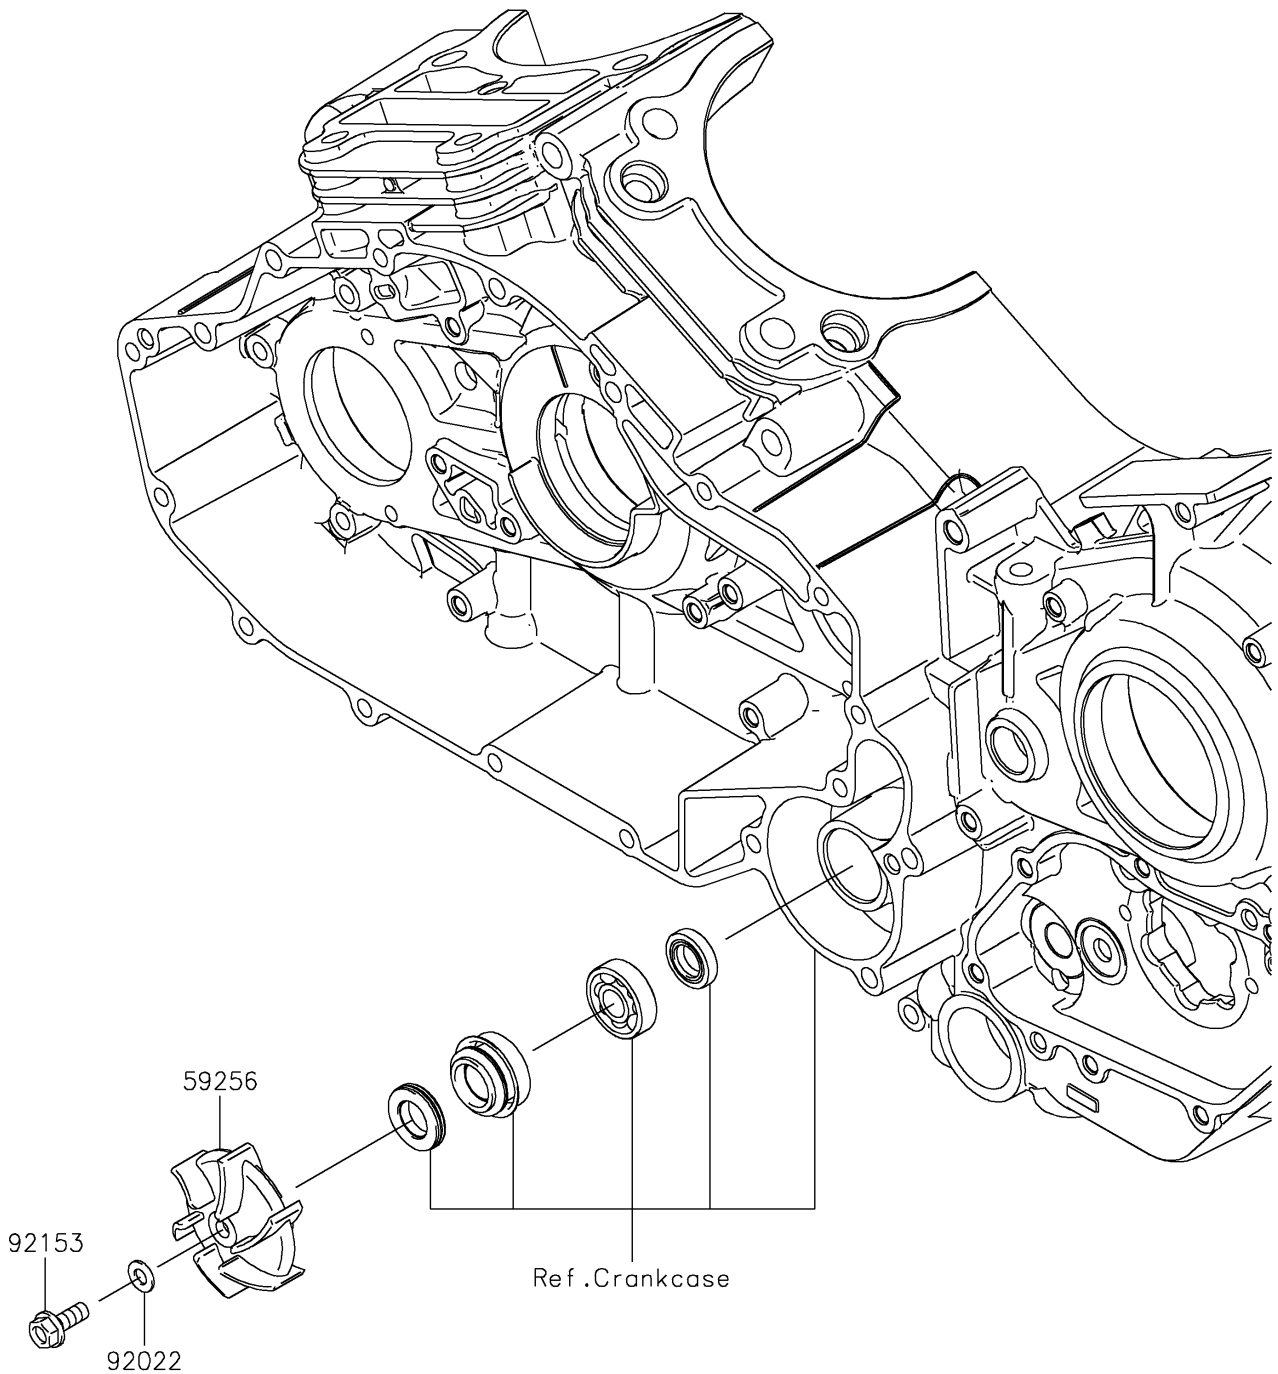

2023 VULCAN® 1700 VOYAGER® ABS

Kawasaki
Let the Good Times Roll®

PARTS DIAGRAM

Water Pump

E3031

2023 VULCAN® 1700 VOYAGER® ABS

Kawasaki
Let the Good Times Roll®

PARTS LIST

Water Pump

ITEM NAME	PART NUMBER	QUANTITY
-----------	-------------	----------
