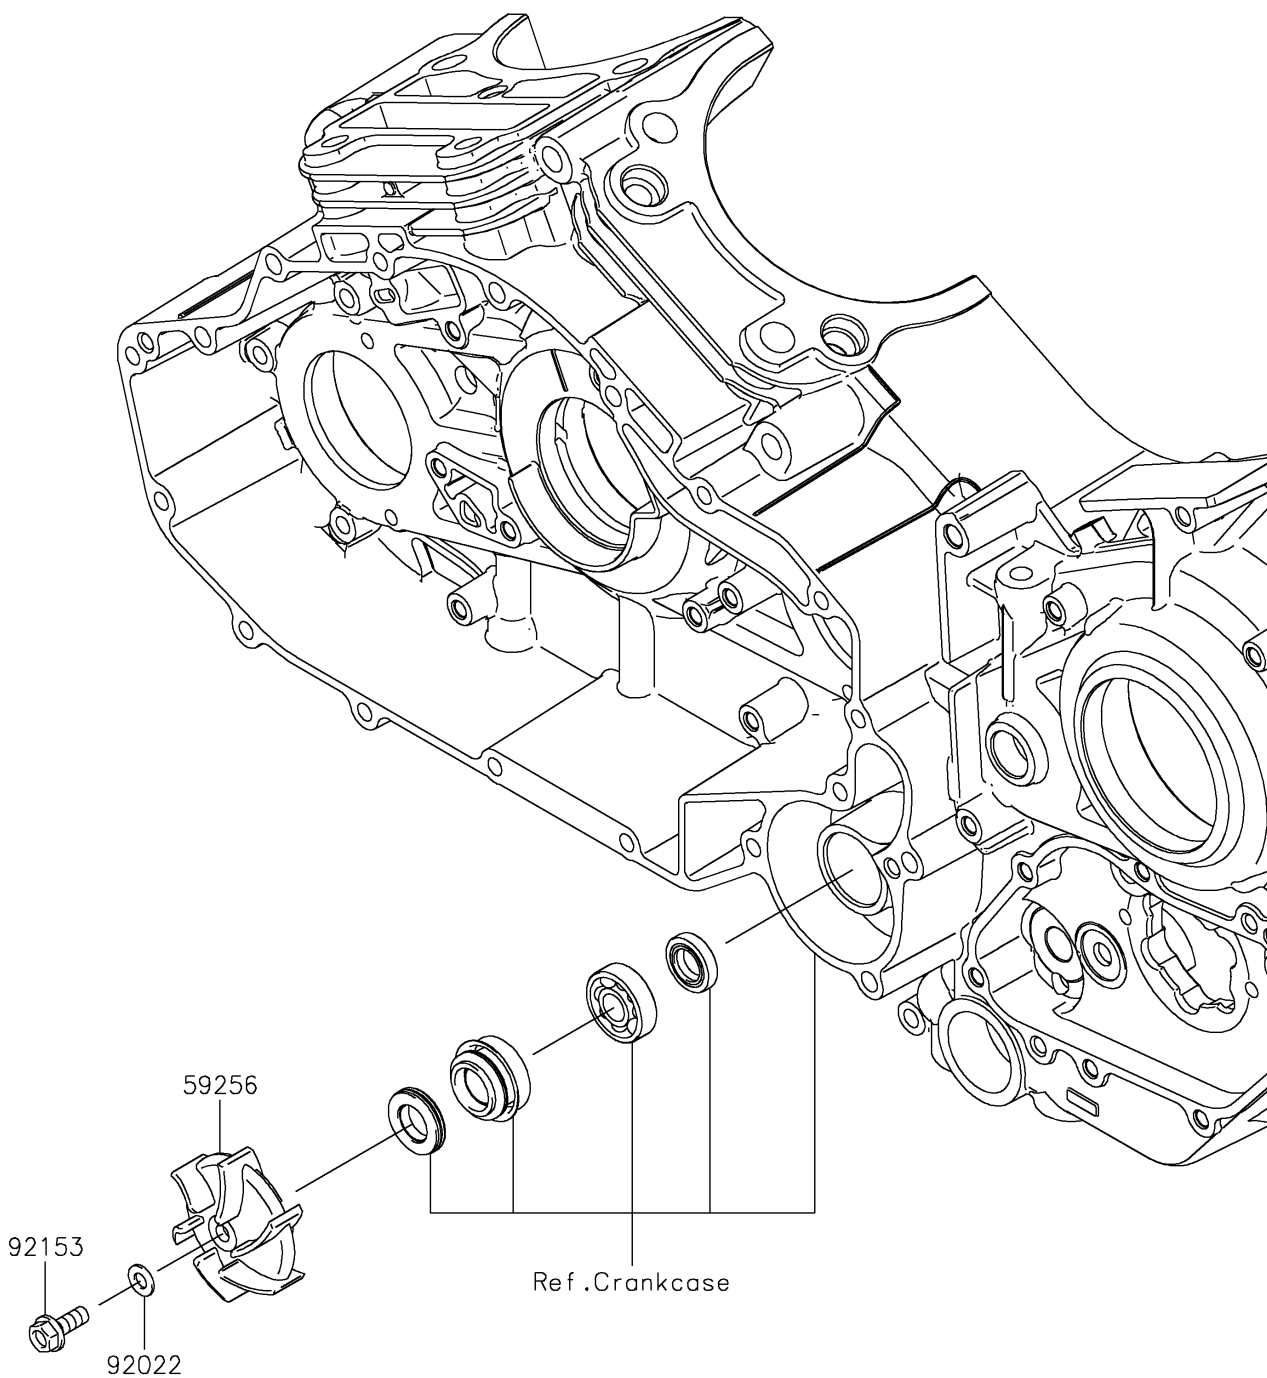

2022 Vulcan[®] 1700 Voyager ABS

PARTS DIAGRAM

Water Pump

E3031

2022 Vulcan® 1700 Voyager ABS

PARTS LIST

Water Pump

ITEM NAME	PART NUMBER	QUANTITY
-----------	-------------	----------
