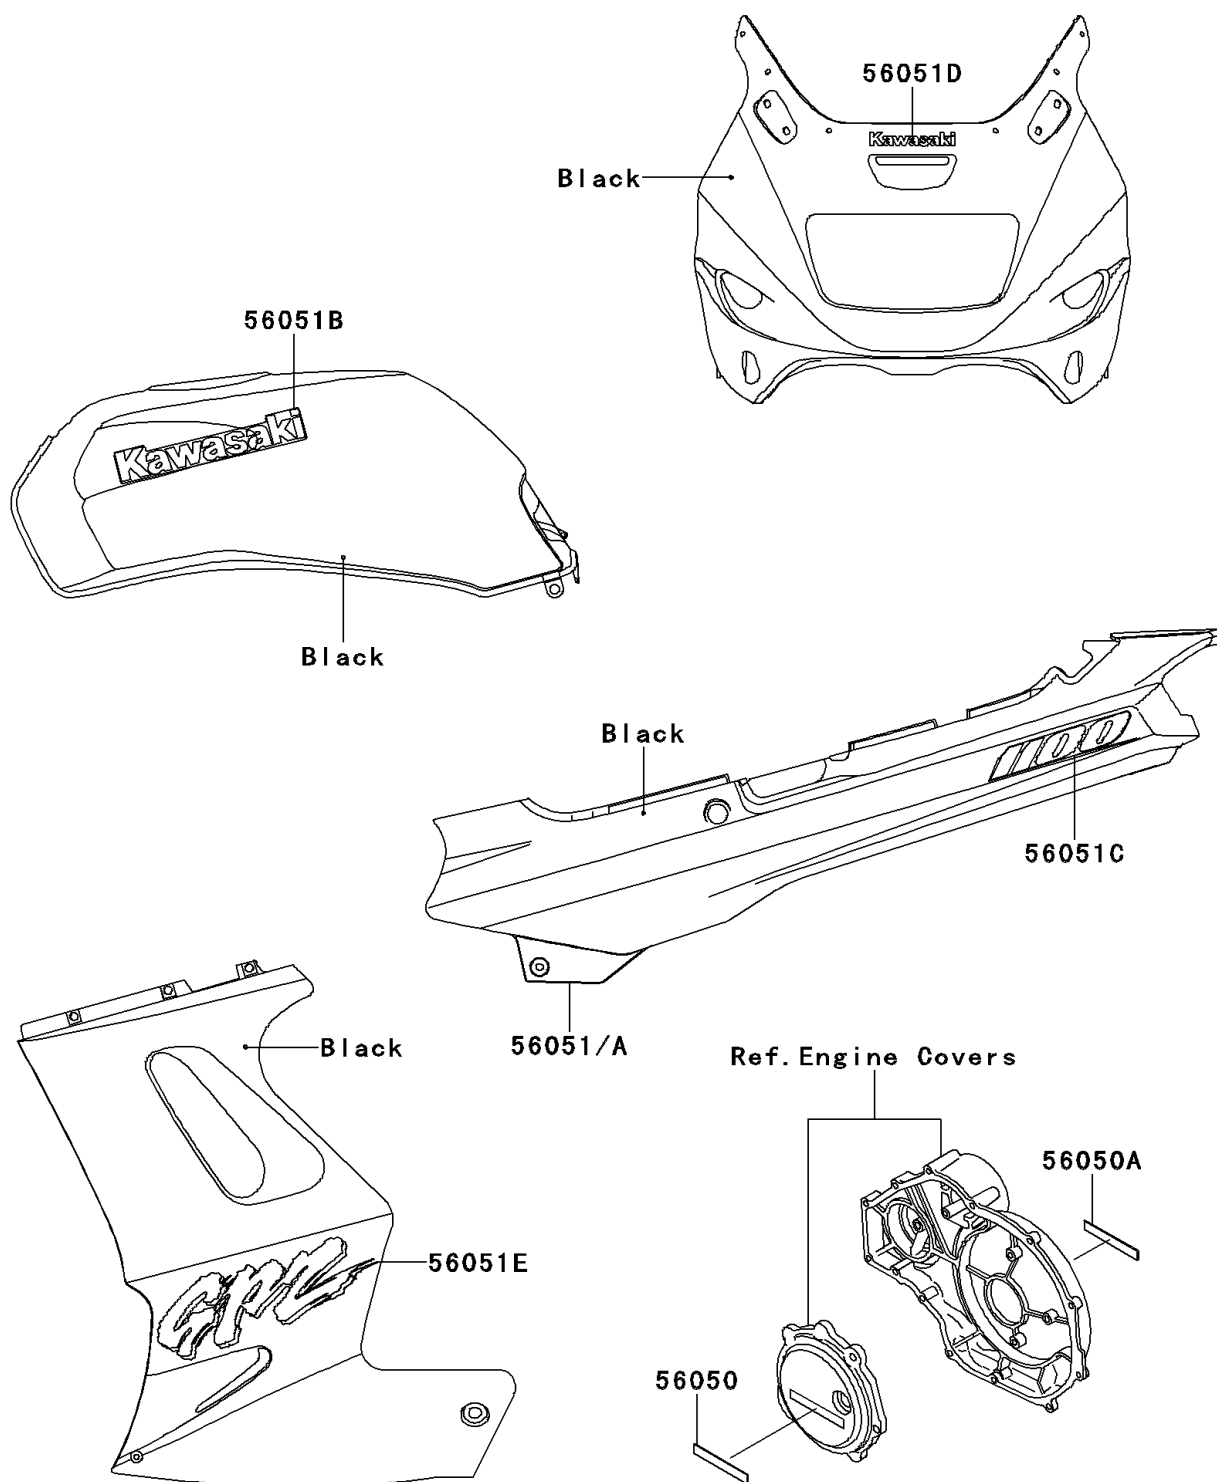

# 1996 GPZ 1100

## PARTS DIAGRAM

Decals (Black)(ZX1100-E2)

**Kawasaki**

Let the Good Times Roll®

F2861A

## PARTS LIST

Decals (Black)(ZX1100-E2)

ITEM NAME	PART NUMBER	QUANTITY
MARK,ENGINE COVER,LH (Ref # 56050)	56050-1094	1
MARK,ENGINE COVER,RH (Ref # 56050A)	56050-1095	1
MARK,SIDE COVER,LH (Ref # 56051)	56051-1269	1
MARK,SIDE COVER,RH (Ref # 56051A)	56051-1270	1
MARK,FUEL TANK,KAWASAKI (Ref # 56051B)	56051-1345	2
MARK,SIDE COVER,1100 (Ref # 56051C)	56051-1346	2
MARK,KAWASAKI (Ref # 56051D)	56051-1347	1
MARK,LWR COWLING,GPZ (Ref # 56051E)	56051-1349	2