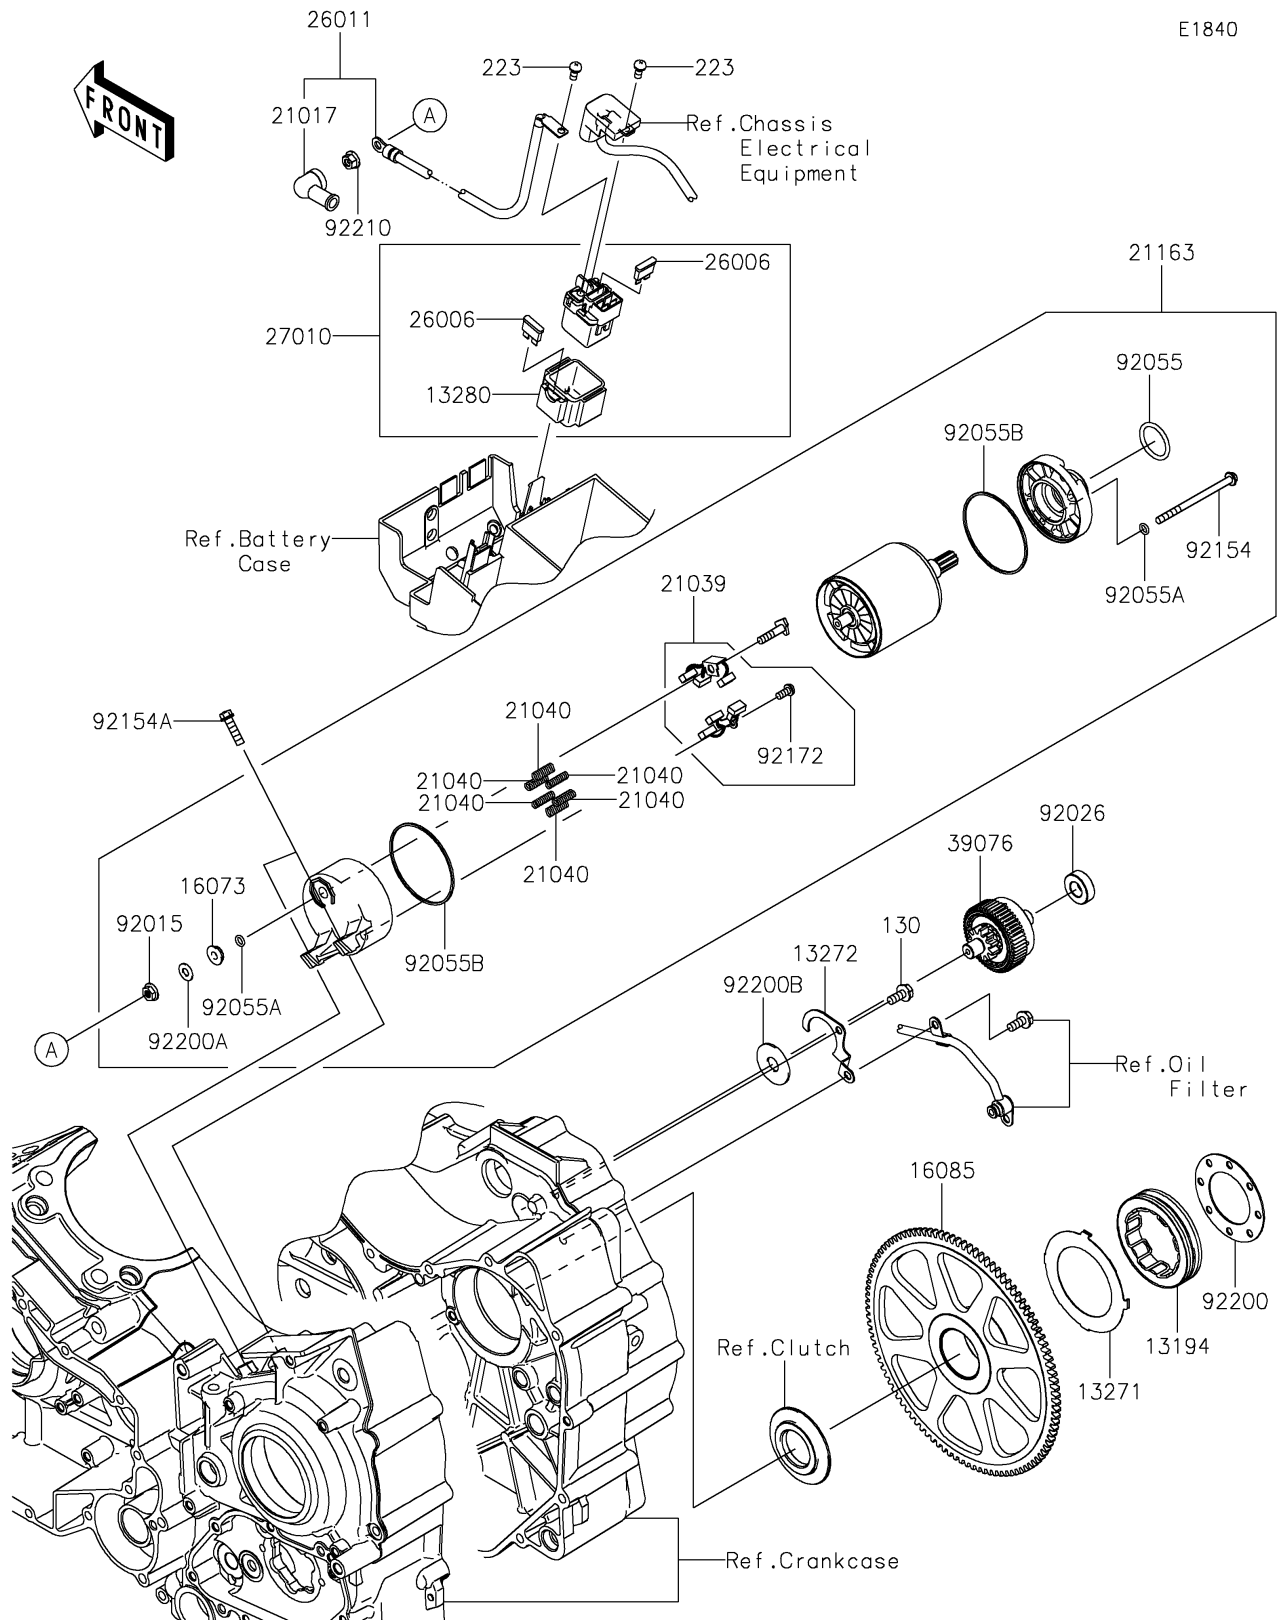

2023 VULCAN® 1700 VOYAGER® ABS

PARTS DIAGRAM

Starter Motor

2023 VULCAN® 1700 VOYAGER® ABS

Kawasaki
Let the Good Times Roll®

PARTS LIST

Starter Motor

ITEM NAME	PART NUMBER	QUANTITY
CLUTCH-ONEWAY (Ref # 13194)	13194-0001	1
PLATE (Ref # 13271)	13271-0037	1
PLATE,LIMITER (Ref # 13272)	13272-0673	1
HOLDER,MAGNETIC SWITCH (Ref # 13280)	13280-0822	1
INSULATOR (Ref # 16073)	16073-0053	1
GEAR,FREE WHEEL (Ref # 16085)	16085-0121	1
GROMMET,STARTER TERMINAL (Ref # 21017)	21017-017	1
BRUSH (Ref # 21039)	21039-0009	1
SPRING-BRUSH (Ref # 21040)	21040-0003	6
STARTER-ELECTRIC (Ref # 21163)	21163-0055	1
FUSE,BLADE,30A,GREEN (Ref # 26006)	26006-1006	2
WIRE-LEAD (Ref # 26011)	26011-0239	1
SWITCH,MAGNETIC (Ref # 27010)	27010-0793	1
LIMITER,STARTER IDLE GEAR (Ref # 39076)	39076-0017	1
NUT,STARTER MOTOR (Ref # 92015)	92015-1476	1
SPACER,12.3X25X8.1 (Ref # 92026)	92026-0127	1
RING-O (Ref # 92055)	92055-1276	1
RING-O,4.5X2.0 (Ref # 92055A)	92055-1370	3
RING-O,STARTER MOTOR (Ref # 92055B)	92055-1381	2
BOLT (Ref # 92154)	92154-0265	2
BOLT,FLANGED,6X25 (Ref # 92154A)	92154-0497	2
SCREW (Ref # 92172)	92172-0334	1
WASHER,44X73.5X1.2 (Ref # 92200)	92200-0019	1
WASHER (Ref # 92200A)	92200-0386	1
WASHER,12X34X1.6 (Ref # 92200B)	92200-0478	1
NUT,6MM (Ref # 92210)	92210-0188	1
BOLT-FLANGED,6X14 (Ref # 130)	130BA0614	1
SCREW-PAN-WS-CROS,5X10 (Ref # 223)	223AA0510	2