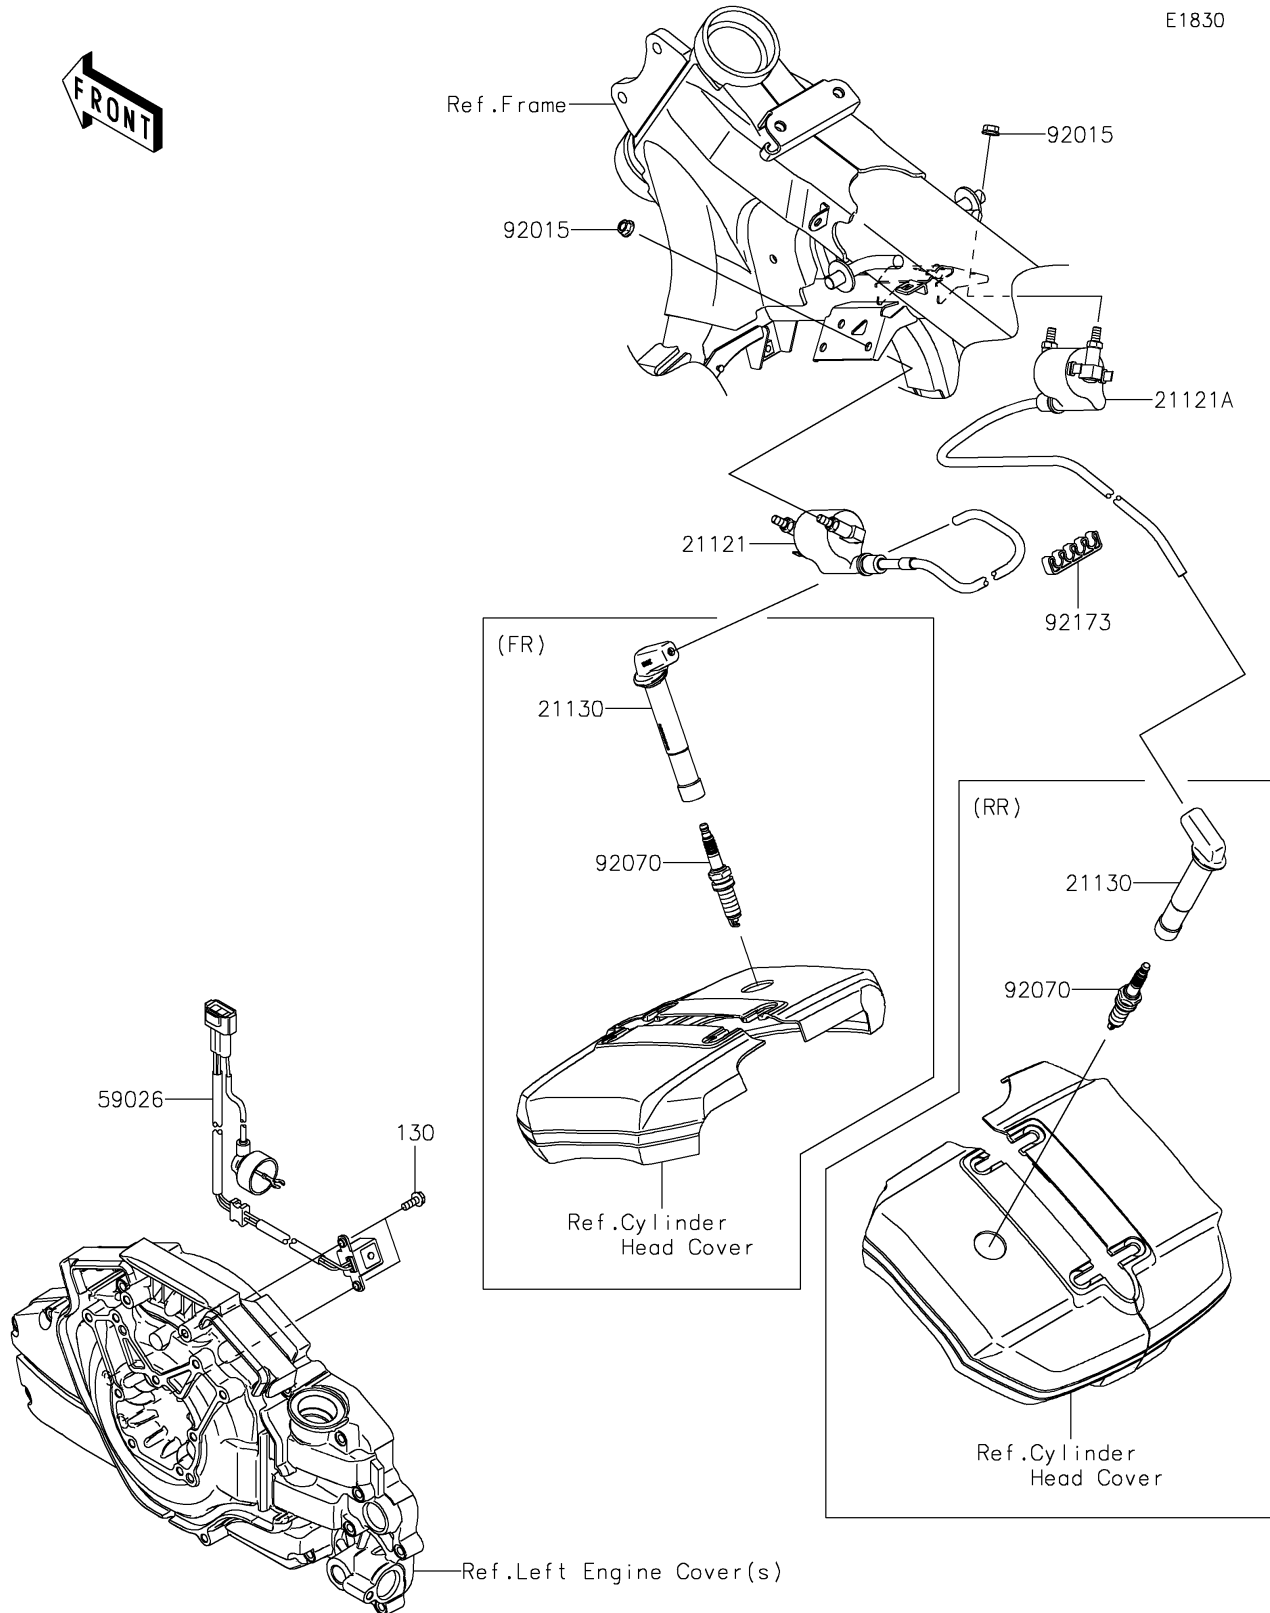

2024 VULCAN® 1700 VOYAGER® ABS

PARTS DIAGRAM

Ignition System

2024 VULCAN® 1700 VOYAGER® ABS

Kawasaki
Let the Good Times Roll®

PARTS LIST

Ignition System

ITEM NAME	PART NUMBER	QUANTITY
-----------	-------------	----------
