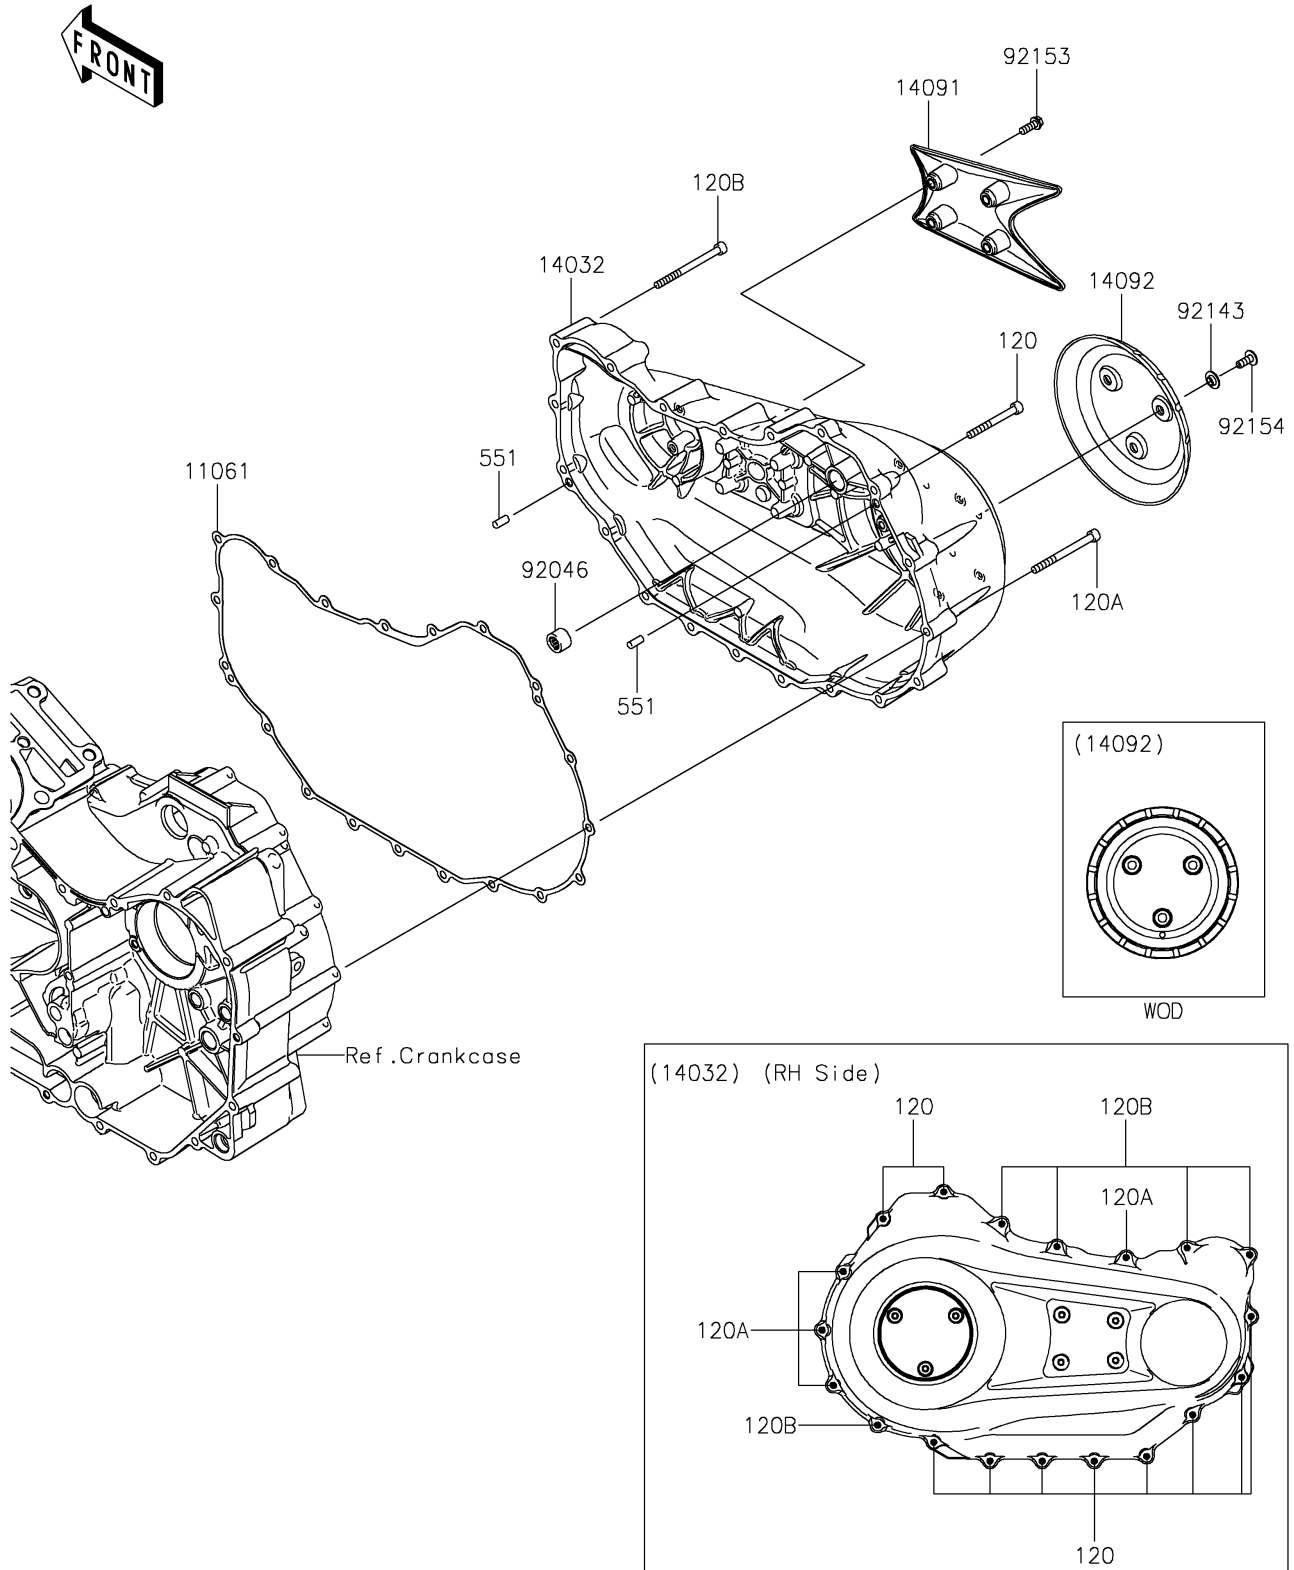

2025 Vulcan 1700 Voyager ABS

PARTS DIAGRAM

Right Engine Cover(s)

E1436

2025 Vulcan 1700 Voyager ABS

PARTS LIST

Right Engine Cover(s)

ITEM NAME	PART NUMBER	QUANTITY
-----------	-------------	----------
