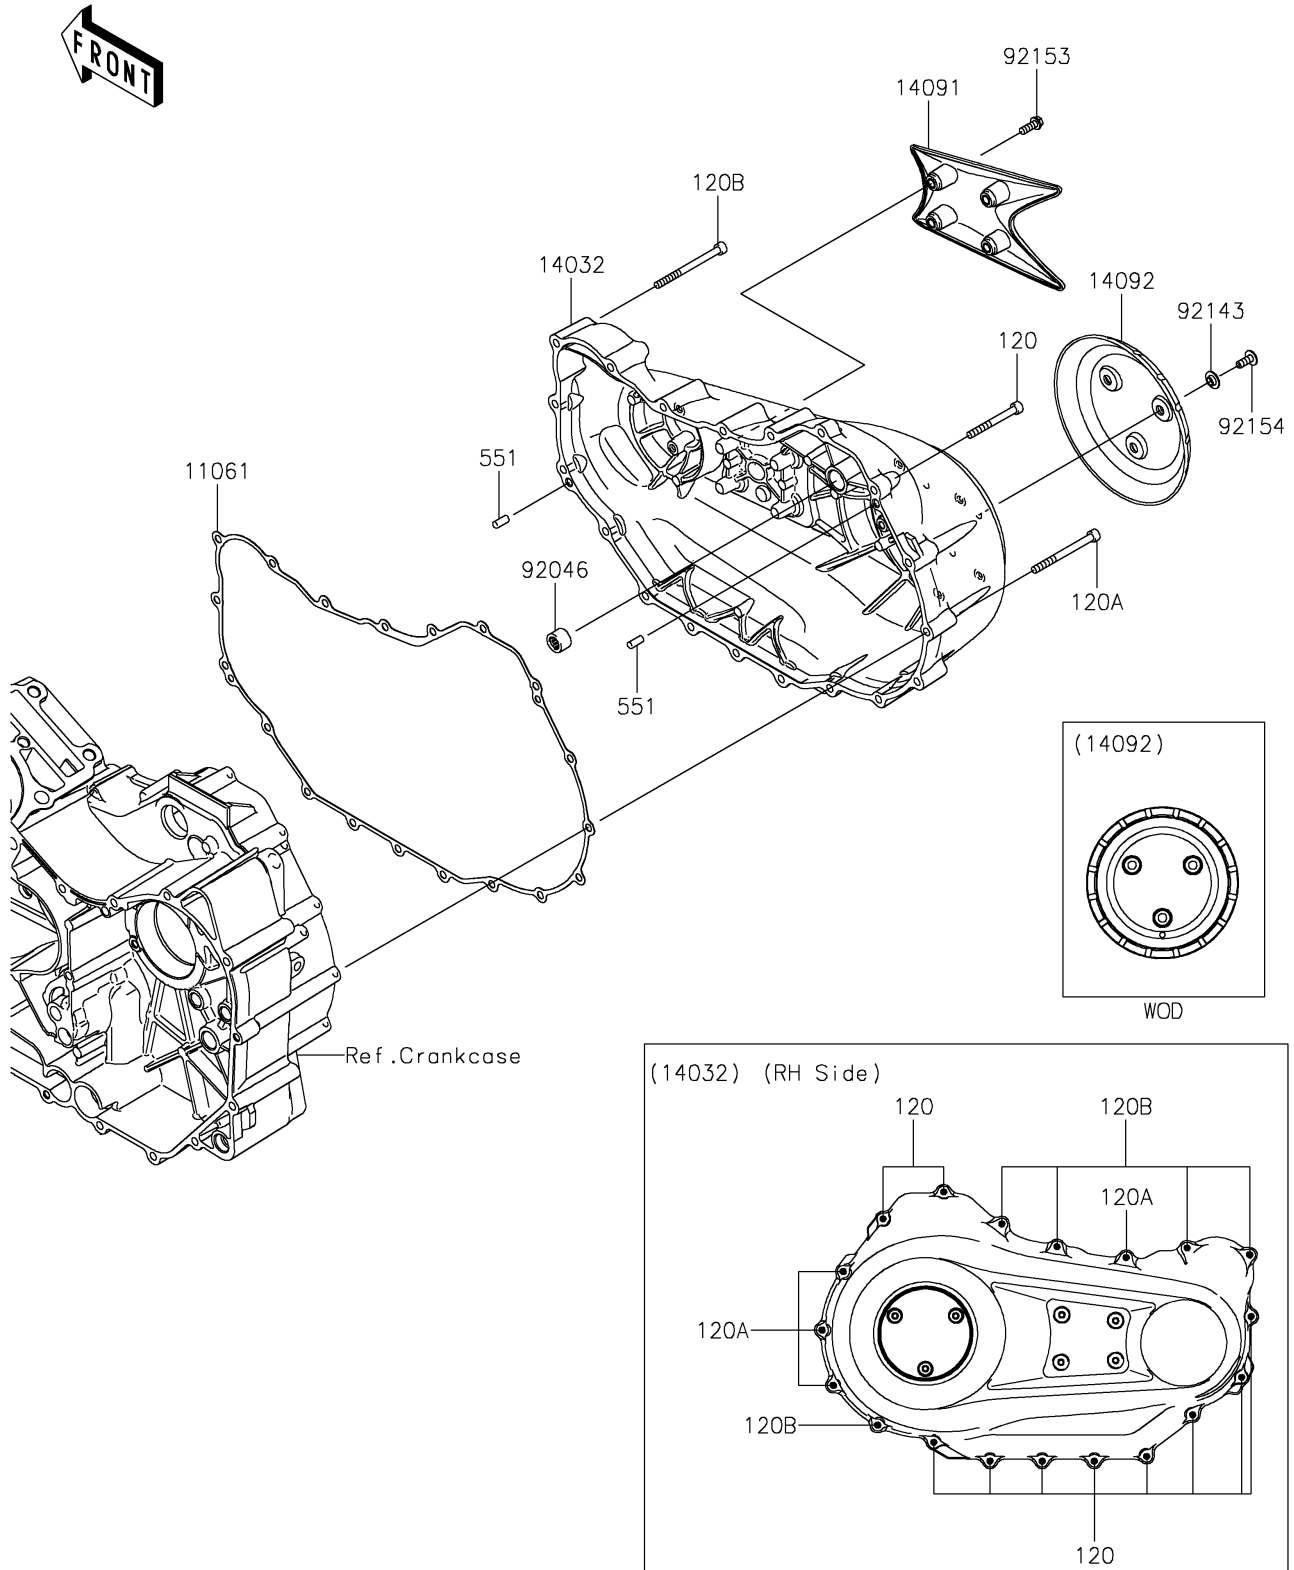

## PARTS DIAGRAM

### Right Engine Cover(s)

E1436

# 2022 Vulcan® 1700 Voyager ABS

## PARTS LIST

Right Engine Cover(s)

ITEM NAME	PART NUMBER	QUANTITY
-----------	-------------	----------

---