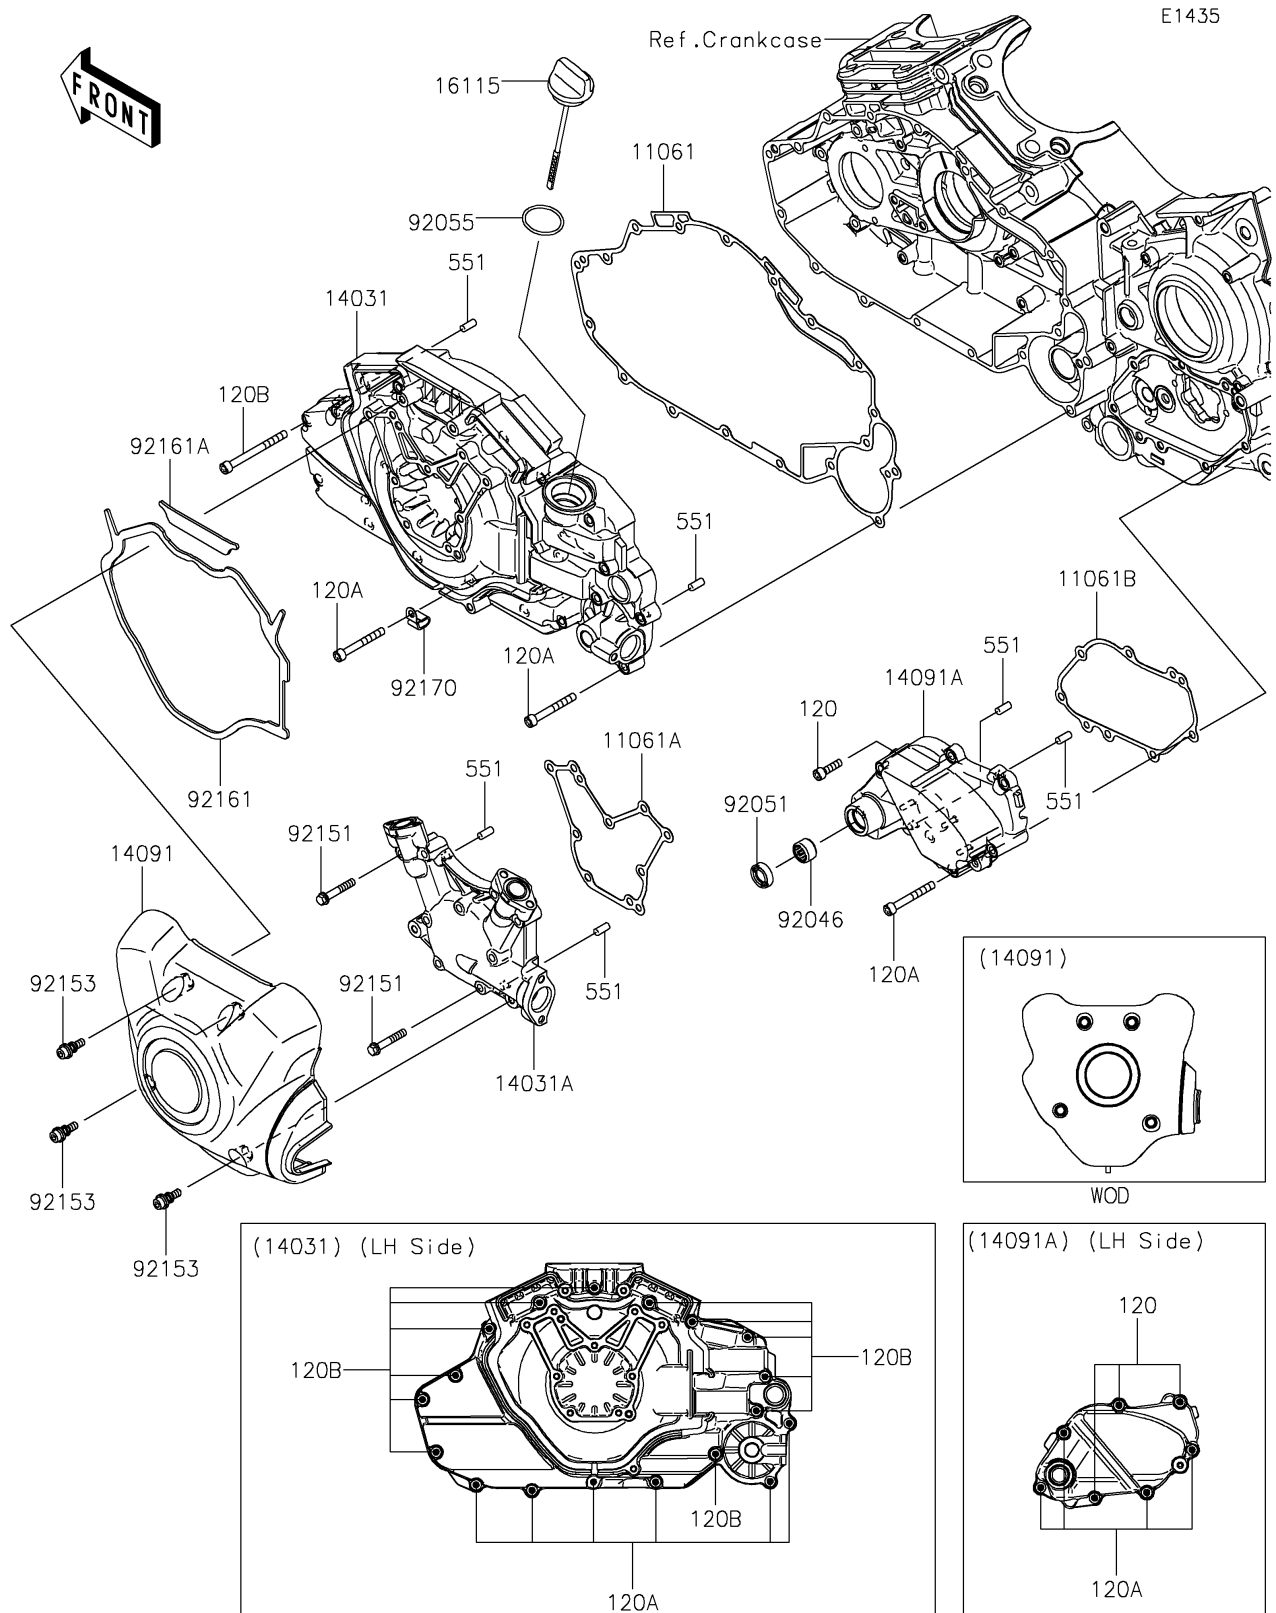

2022 Vulcan® 1700 Voyager ABS

PARTS DIAGRAM Left Engine Cover(s)

2022 Vulcan® 1700 Voyager ABS

PARTS LIST

Left Engine Cover(s)

ITEM NAME	PART NUMBER	QUANTITY
-----------	-------------	----------
