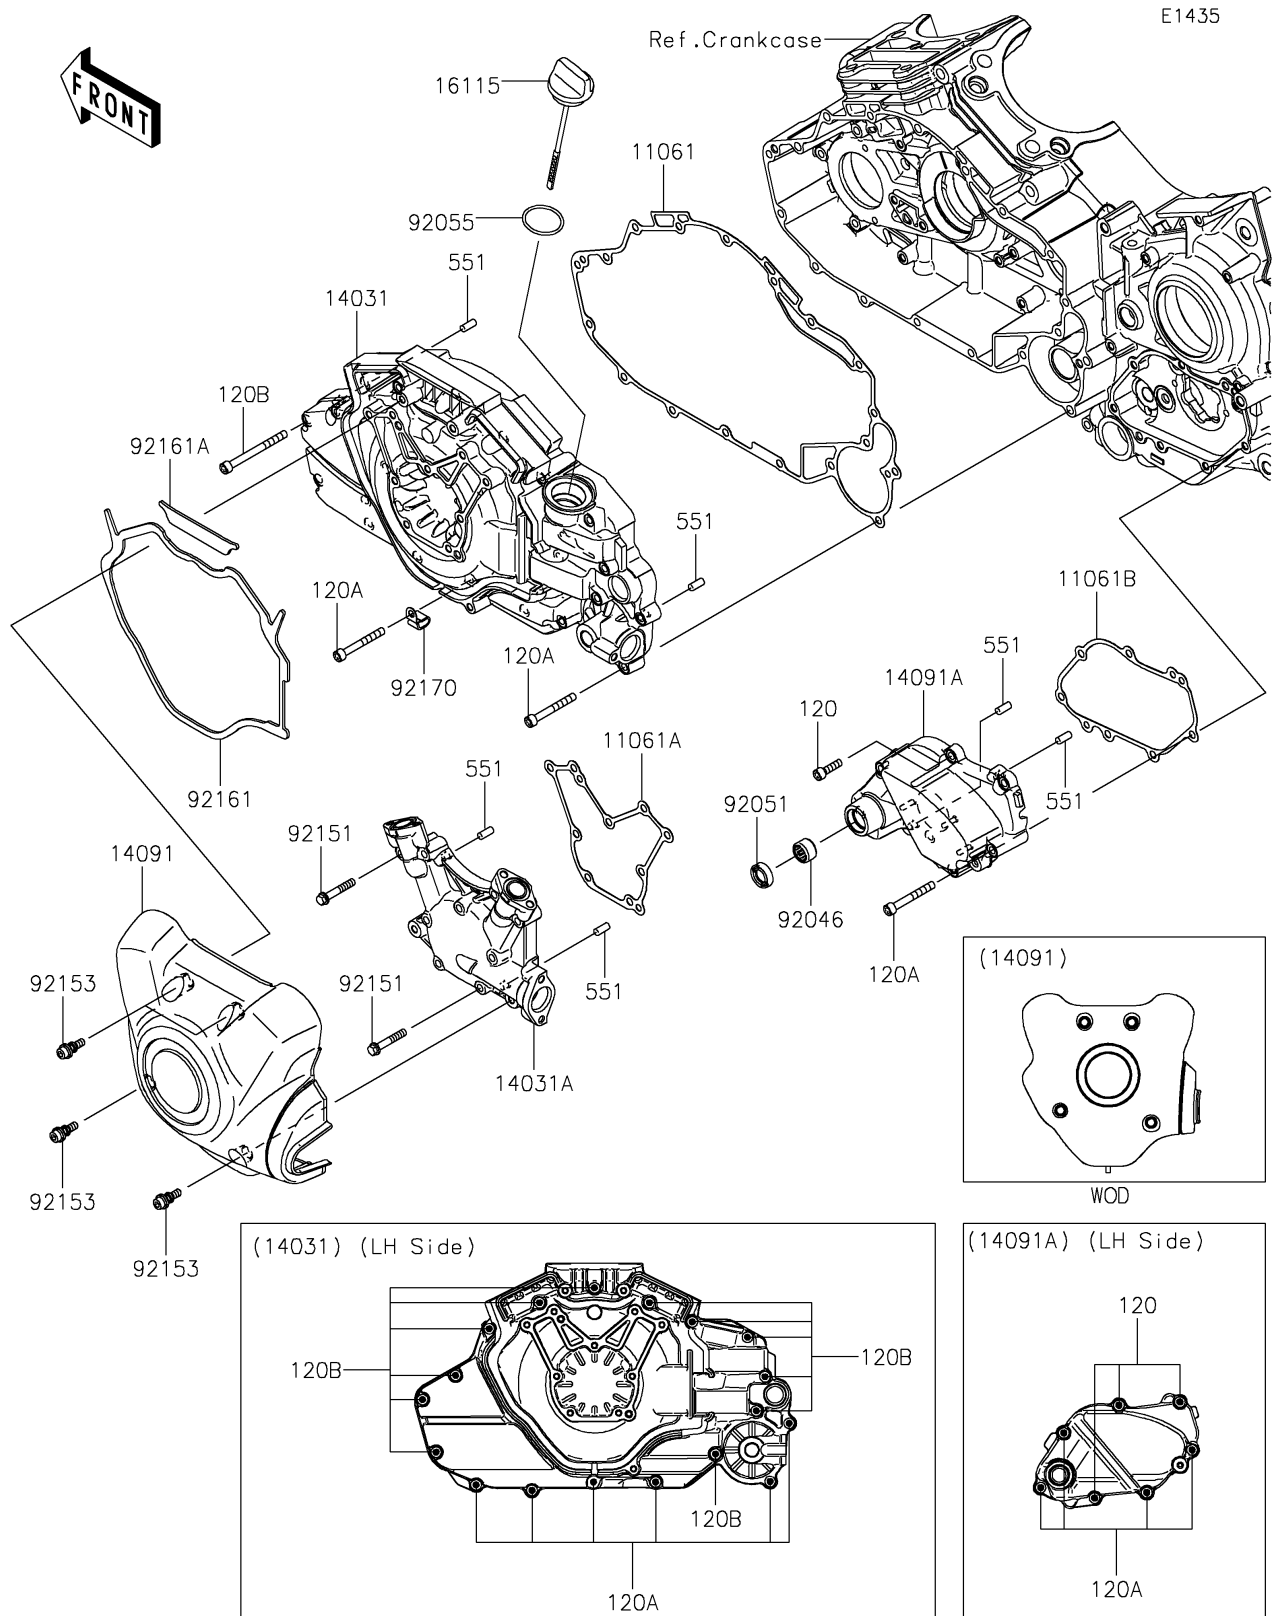

# 2024 VULCAN® 1700 VOYAGER® ABS

## PARTS DIAGRAM Left Engine Cover(s)

# 2024 VULCAN® 1700 VOYAGER® ABS

**Kawasaki**  
Let the Good Times Roll®

## PARTS LIST

Left Engine Cover(s)

**ITEM NAME**

**PART NUMBER**

**QUANTITY**

---